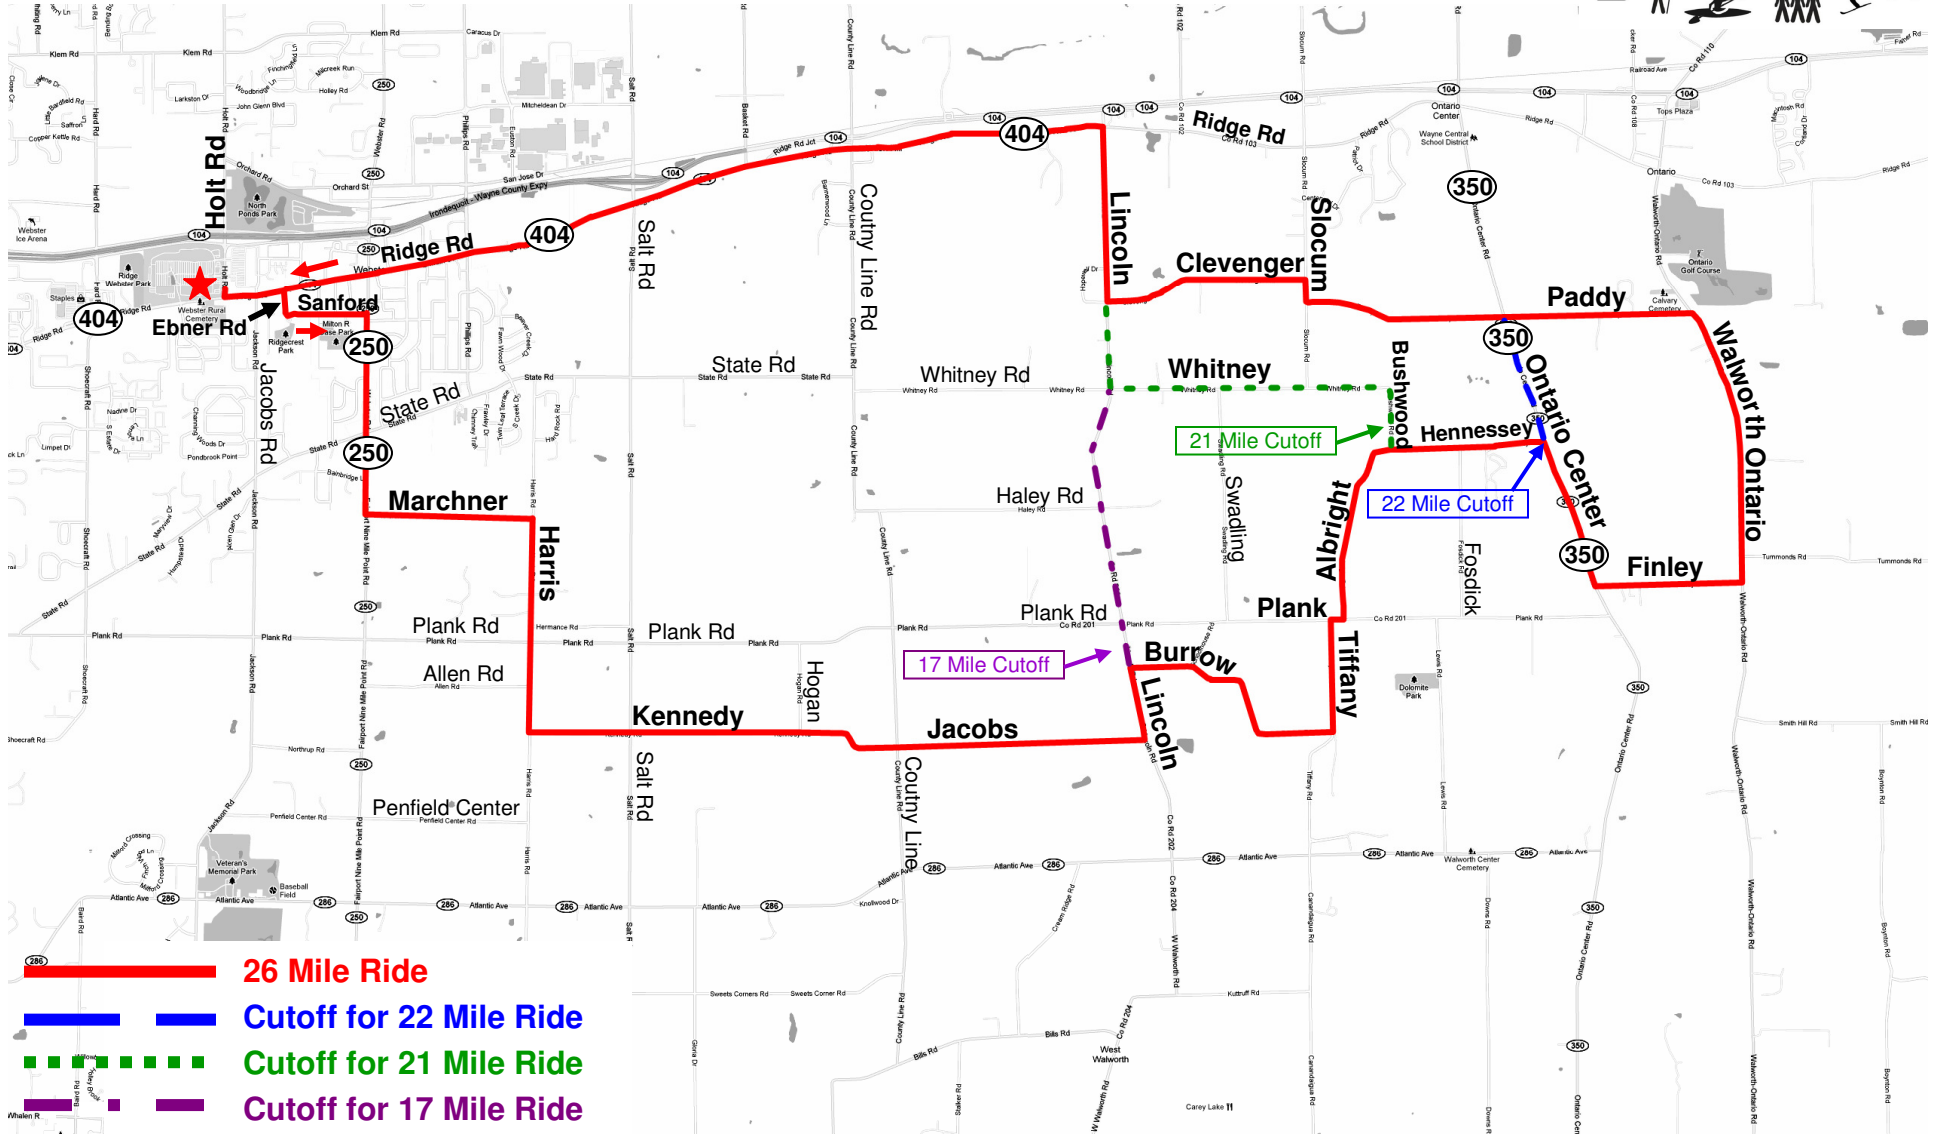

Webster Holt Rd Plaza Map #1

Webster Holt Rd Plaza Map #1

(Meet at Panera Bread)

26 Mile Ride

0.1	Right onto Holt Rd
0.2	Left onto Ridge Rd / Rt 404
0.6	Right onto Ebner Rd / Sanford Rd
1.2	Right onto Rt 250
2.3	Left onto Marchner Rd
3.3	Right onto Harris Rd
4.5	Left onto Kennedy Rd
6.7	Straight onto Jacobs Rd
8.1	Left onto Lincoln Rd
8.5	Right onto Burrow Rd
9.9	Left onto Tiffany Rd
10.6	Right onto Plank Rd
10.7	Left onto Albright Rd / Hennessey Rd
12.6	Right onto Ontario Center Rd / Rt 350
13.5	Left onto Finley Rd
14.4	Left onto Walworth Ontario Rd
16.0	Left onto Paddy Lane
18.2	Right onto Slocum Rd
18.3	Left onto Clevenger Rd
19.5	Right onto Lincoln Rd
20.5	Left onto Ridge Rd / Rt 404
25.7	Right onto Holt Rd
25.9	Left into Plaza

21 Mile Ride

0.1	Right onto Holt Rd
0.2	Left onto Ridge Rd / Rt 404
0.6	Right onto Ebner Rd / Sanford Rd
1.2	Right onto Rt 250
2.3	Left onto Marchner Rd
3.3	Right onto Harris Rd
4.5	Left onto Kennedy Rd
6.7	Straight onto Jacobs Rd
8.1	Left onto Lincoln Rd
8.5	Right onto Burrow Rd
9.9	Left onto Tiffany Rd
10.6	Right onto Plank Rd
10.7	Left onto Albright Rd / Hennessey Rd
11.8	Left onto Bushwood Rd/ Whitney Rd
13.7	Right onto Lincoln Rd
15.2	Left onto Ridge Rd / Rt 404
20.4	Right onto Holt Rd
20.6	Left into Plaza

17 Mile Ride

0.1	Right onto Holt Rd
0.2	Left onto Ridge Rd / Rt 404
0.6	Right onto Ebner Rd / Sanford Rd
1.2	Right onto Rt 250
2.3	Left onto Marchner Rd
3.3	Right onto Harris Rd
4.5	Left onto Kennedy Rd
6.7	Straight onto Jacobs Rd
8.1	Right onto Lincoln Rd
11.7	Left onto Ridge Rd / Rt 404
16.9	Right onto Holt Rd
17.0	Left into Plaza