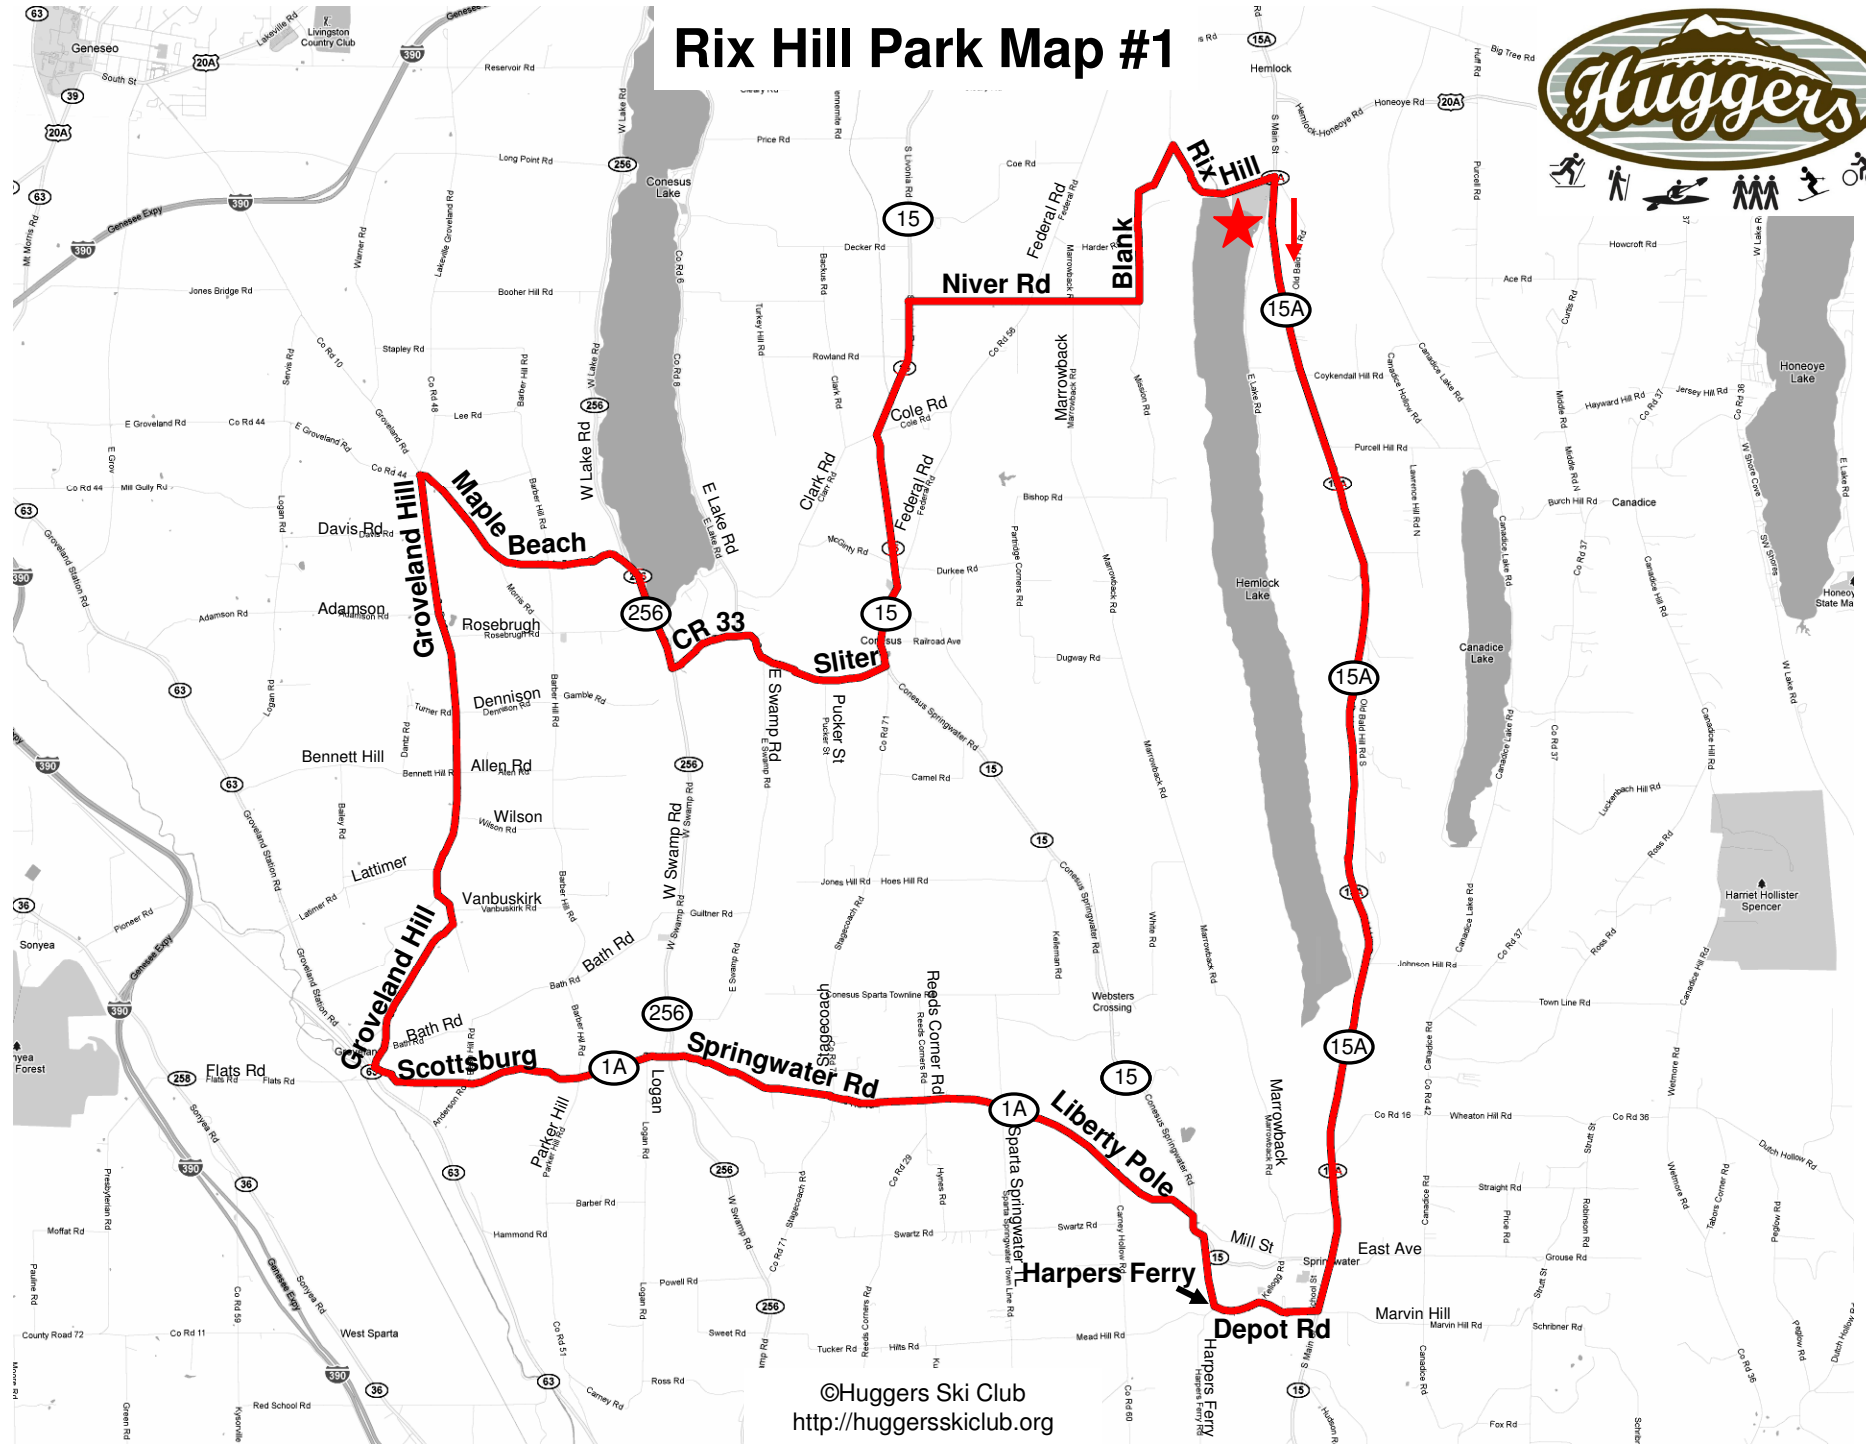

Rix Hill Park Map #1

©Huggers Ski Club
<http://huggersskiclub.org>

Rix Hill Park Map #1

40 Mile Ride

00	Right onto Rix Hill
0.4	Right onto Rt 15A
11.0	Right onto Depot Rd
11.9	Slight Right onto Harpers Ferry Rd
12.6	Left onto Rt 15
12.9	Left onto Liberty Pole Rd/ CR 38
16.5	Straight onto Springwater Rd/ CR 1A
18.2	Straight onto Scottsburg Rd / CR 1A
20.8	Right onto Groveland Hill Rd/ CR 2
22.3	Bear Left onto Groveland Hill Rd / CR 2
26.5	Right onto Maple Beach Rd / CR 45
28.8	Slight Right onto W Lake Rd / RT 256
29.9	Left onto CR33 / CR 8 / Sliker Hill Rd
32.1	Left onto S Livonia Rd / Rt 15
32.9	Bear Left onto S Livonia Rd / Rt 15
35.5	Right onto Niver Rd
37.6	Left onto Blank Rd
39.2	Right onto Rix Hill
40.1	Right into Parking Lot