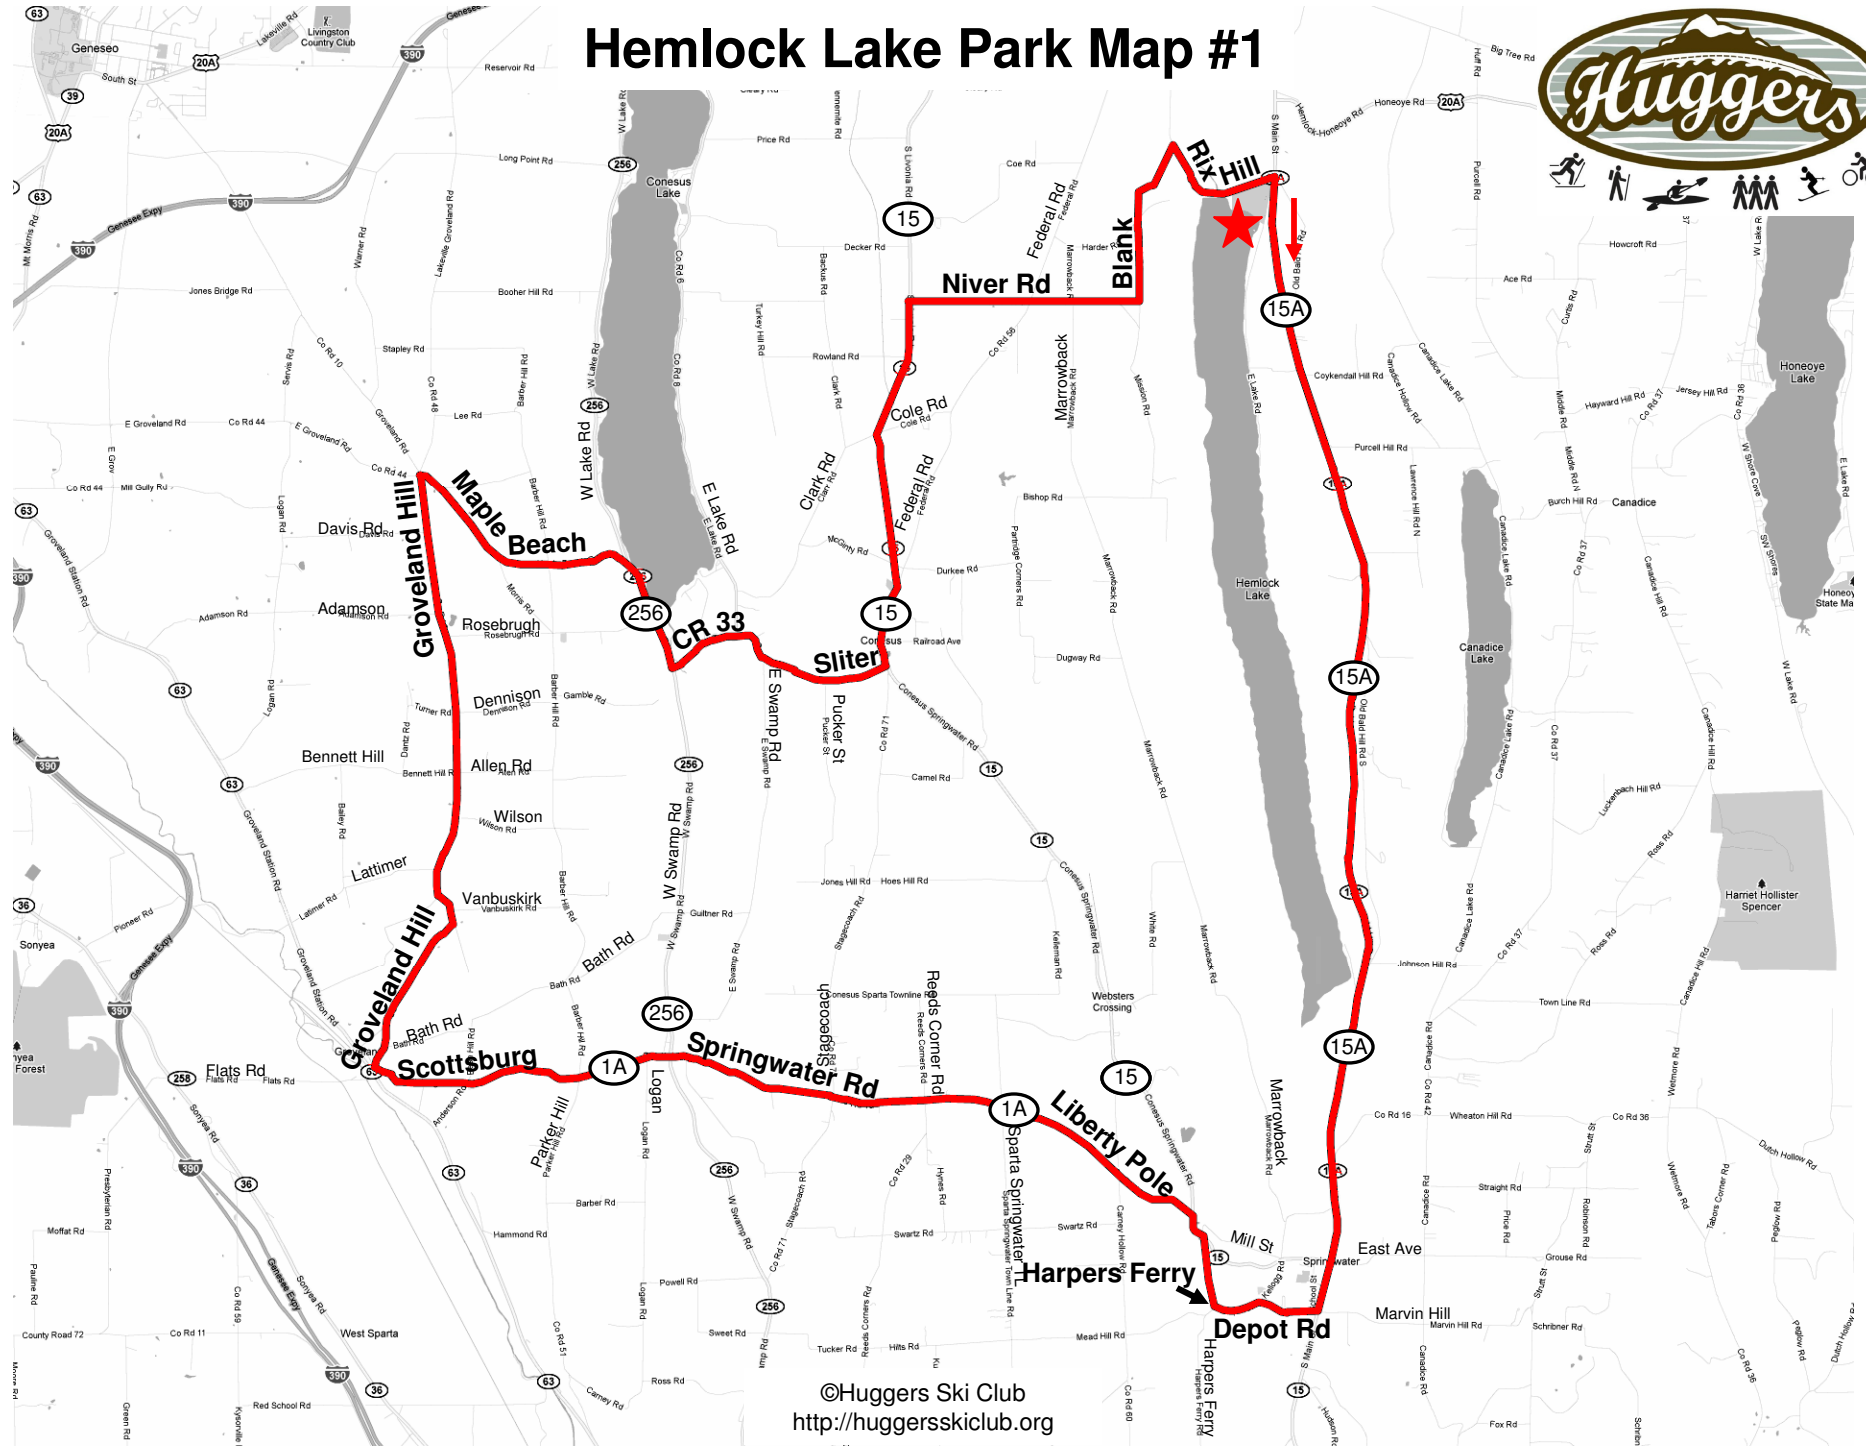

Hemlock Lake Park Map #1

©Huggers Ski Club
<http://huggersskiclub.org>

Hemlock Lake Park Map #1

40 Mile Ride

00	Right onto Rix Hill
0.4	Right onto Rt 15A
11.0	Right onto Depot Rd
11.9	Slight Right onto Harpers Ferry Rd
12.6	Left onto Rt 15
12.9	Left onto Liberty Pole Rd/ CR 38
16.5	Straight onto Springwater Rd/ CR 1A
18.2	Straight onto Scottsburg Rd / CR 1A
20.8	Right onto Groveland Hill Rd/ CR 2
22.3	Bear Left onto Groveland Hill Rd / CR 2
26.5	Right onto Maple Beach Rd / CR 45
28.8	Slight Right onto W Lake Rd / RT 256
29.9	Left onto CR33 / CR 8 / Sliker Hill Rd
32.1	Left onto S Livonia Rd / Rt 15
32.9	Bear Left onto S Livonia Rd / Rt 15
35.5	Right onto Niver Rd
37.6	Left onto Blank Rd
39.2	Right onto Rix Hill
40.1	Right into Parking Lot