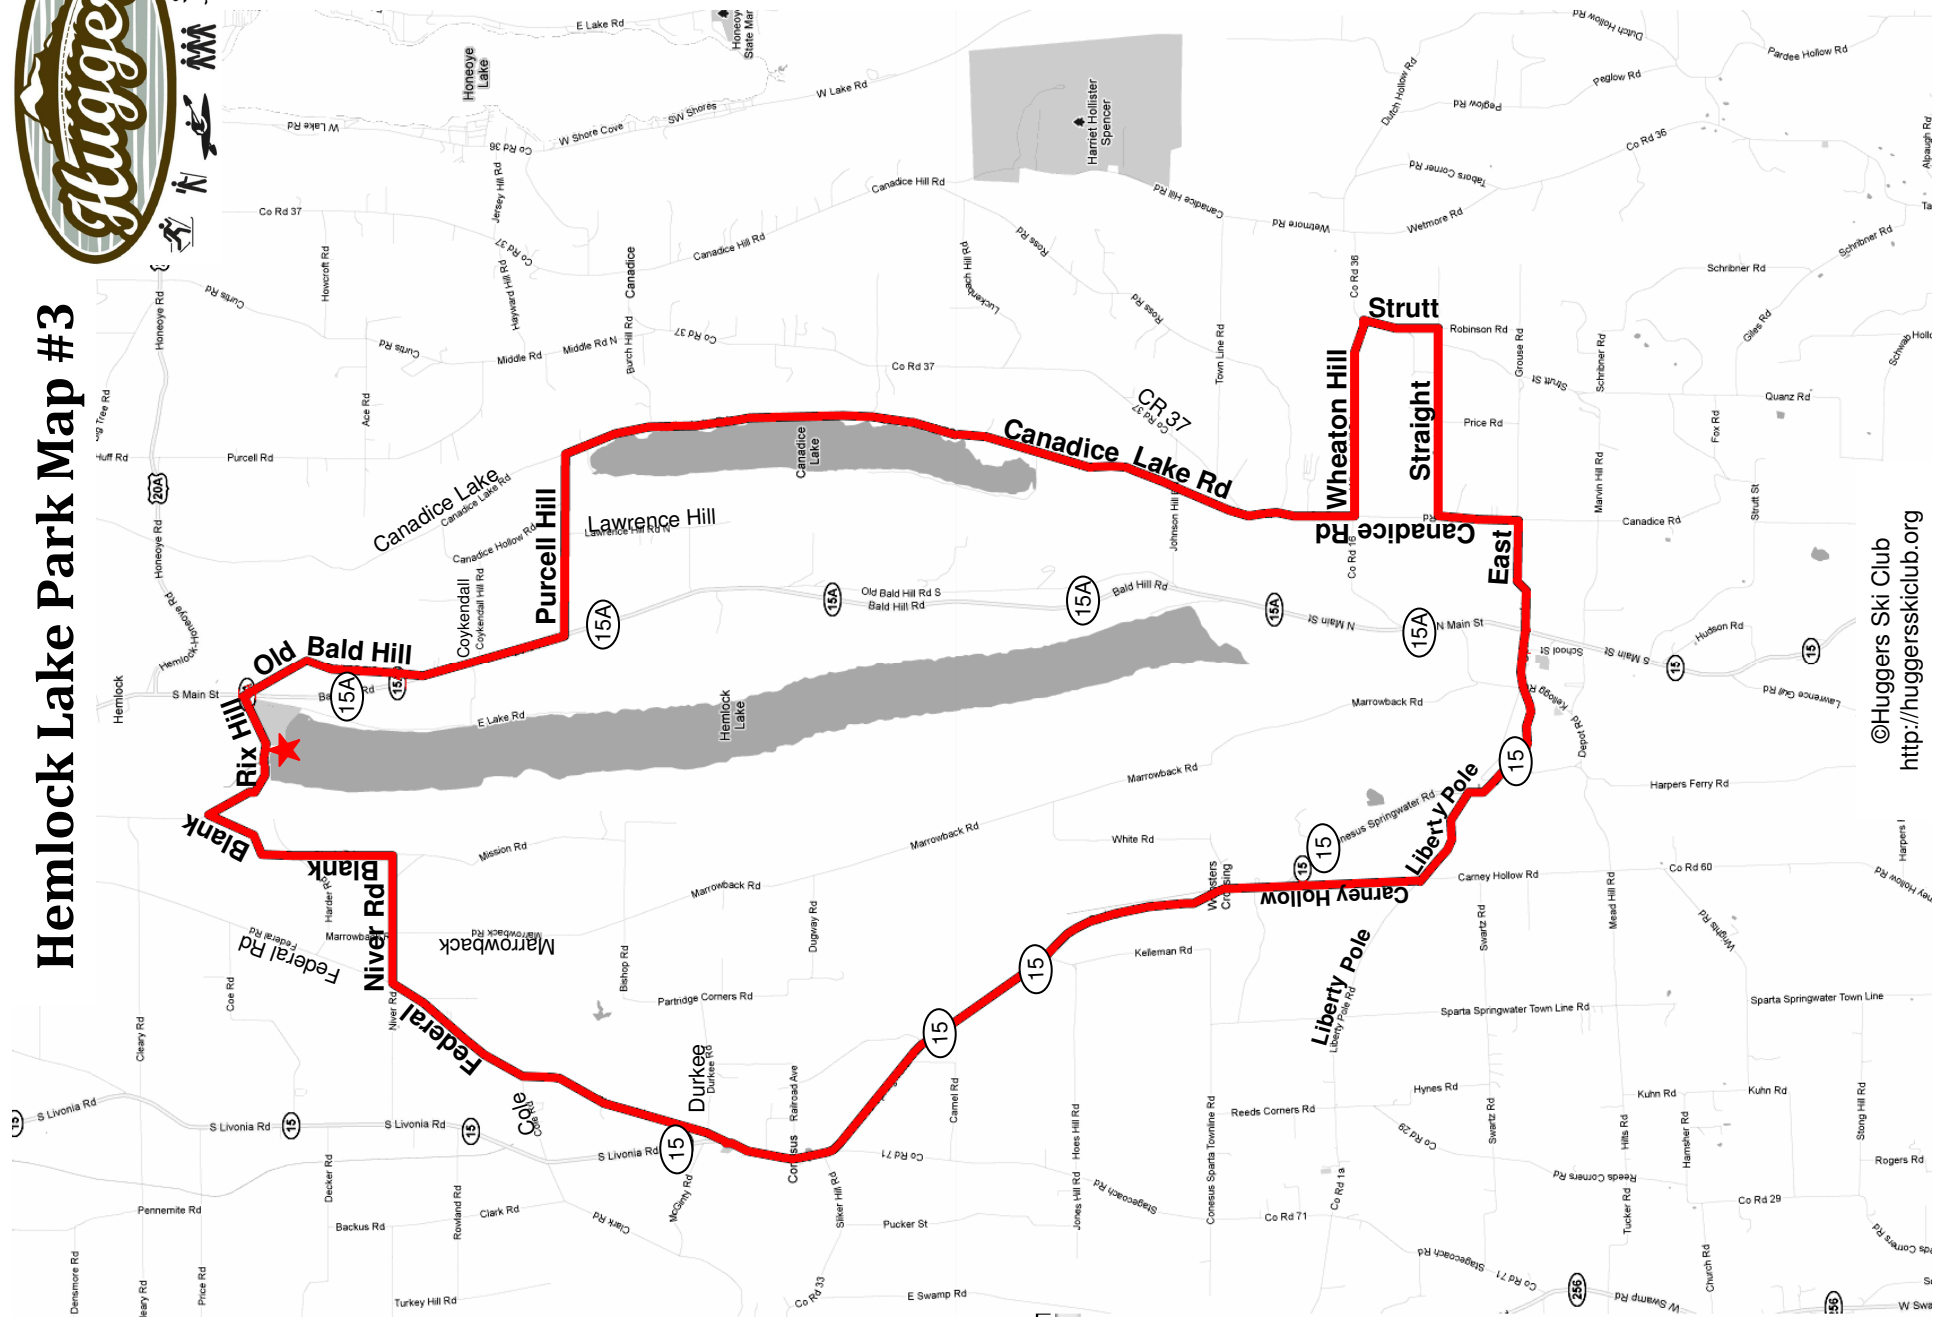

Hemlock Lake Park Map #3

Hemlock Lake Park Map #3

31 Mile Ride

0.0	Left onto Rix Hill Rd
0.9	Left onto Blank Rd
2.5	Right onto Niver Rd
3.5	Left onto Co Rd 56/Federal Rd
6.4	Straight onto NY-15 S/S Livonia Rd
11.5	Right onto Carney Hollow Rd/Co Rd 60
12.6	Left onto Co Rd 38/Liberty Pole Rd
13.4	Right onto NY-15 S/Conesus Springwater Rd
14.9	Straight onto East Ave
15.8	Left onto Canadice Rd
16.4	Right onto Straight Rd
17.9	Right onto Strutt St
18.5	Left onto Co Rd 36/Wheaton Hill Rd
20.0	Right onto Canadice Rd/Co Rd 42
20.8	Continue onto Canadice Lake Rd
26.2	Left onto Purcell Hill Rd
27.6	Right onto Bald Hill Rd/New York 15A N
28.6	Right onto Old Bald Hill Rd
30.3	Straight onto Rix Hill Rd
30.6	Left into parking lot