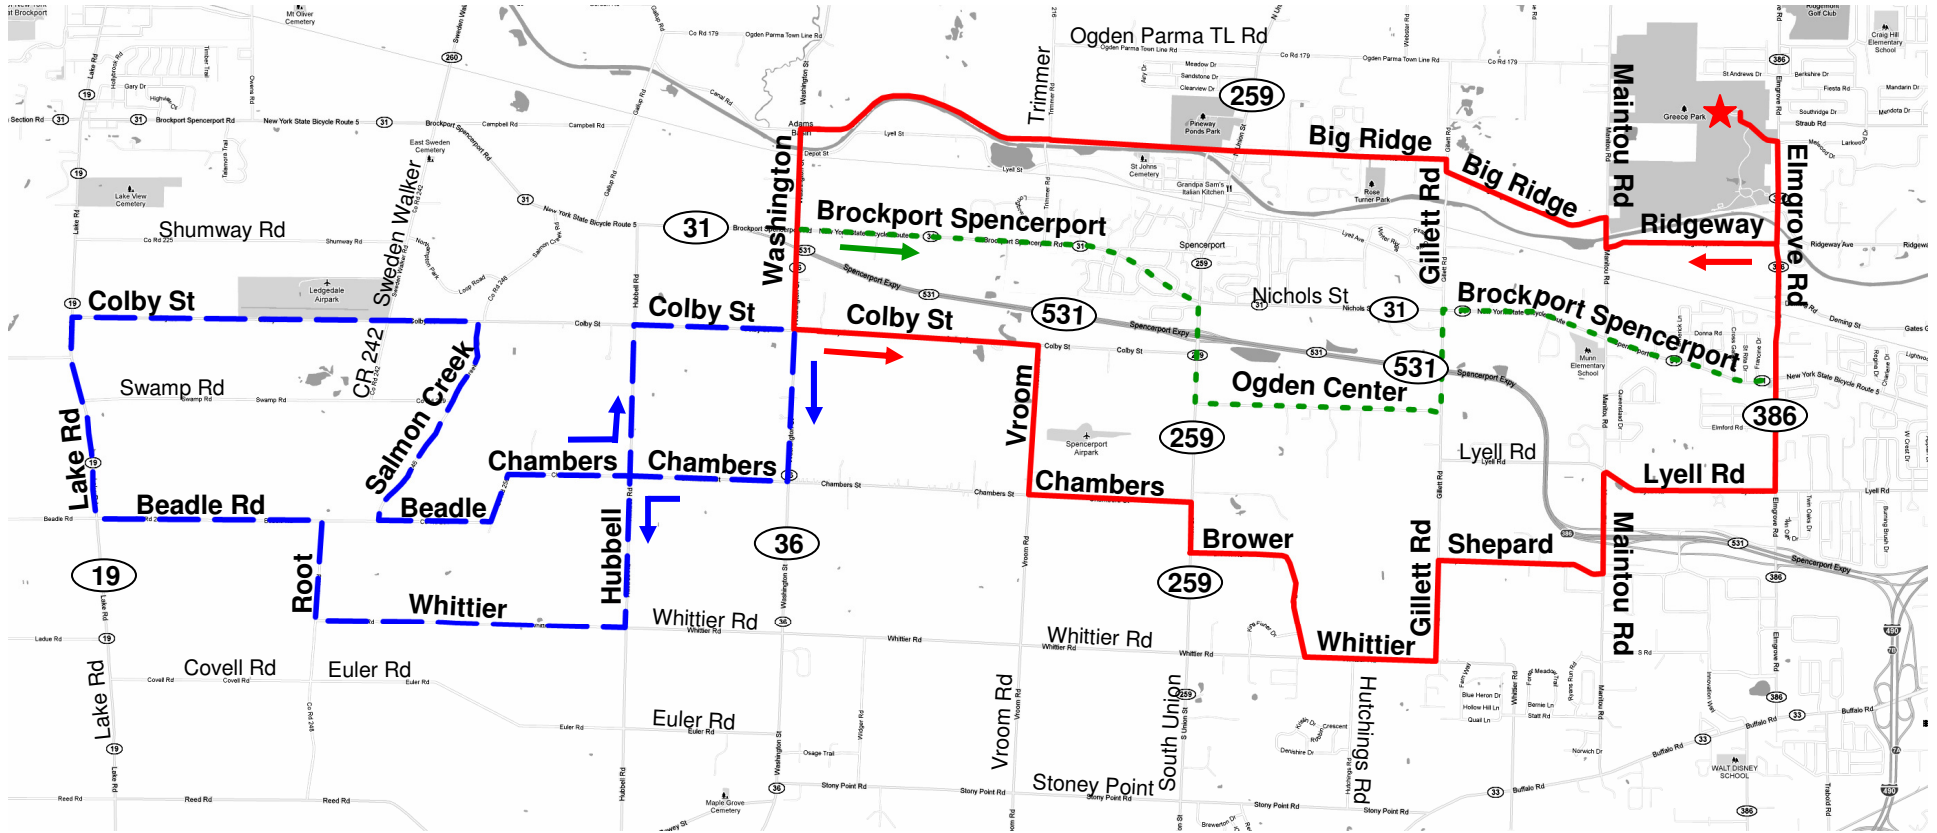

Greece Canal Park Map #1

- 21 Mile Ride
- Extension for 37 Mile Ride
- - - - Cutoff for 18 Mile Ride

Greece Canal Park Map #1

37 Mile Ride

0.3	Right onto NY 386/ Elmgrove Rd
1.0	Right onto Ridgeway Ave
2.1	Right onto NY 261/ Manitou Rd
2.2	Left onto Big Ridge Rd
3.3	Right onto CR 210/ Gillett Rd
3.4	Left onto Big Ridge Rd
7.6	Left onto NY 36/ Washington St
9.7	Right onto Chambers St
10.7	Left onto Hubbell Rd
11.7	Right onto Whittier Rd
13.6	Right onto Root Rd
14.3	Left onto Beadle Rd
15.7	Right onto NY 19/ Lake Rd
17.0	Right onto Colby St/ CR 173
19.5	Right onto Salmon Creek Rd
21.0	Left onto Beadle Rd
21.7	Left onto Sweden Ogden TL Rd
22.0	Right onto Chambers St
22.8	Left onto Hubbell Rd
23.8	Right onto Colby St/ CR 173
26.3	Right onto Vroom Rd
27.3	Left onto Chambers St
28.3	Right onto Ny 259/ South Union St
28.6	Left onto Brower Rd
29.2	Left onto Whittier Rd
30.8	Left onto Gillett Rd
31.4	Right onto Shepard Rd
32.5	Left onto Manitou Rd
33.1	Sharp Right onto Lyell Rd
34.2	Left onto NY 386/ Elmgrove Rd
36.5	Left into Greece Canal Park
36.8	Left into Parking Lot

21 Mile Ride

0.3	Right onto NY 386/ Elmgrove Rd
1.0	Right onto Ridgeway Ave
2.1	Right onto NY 261/ Manitou Rd
2.2	Left onto Big Ridge Rd
3.3	Right onto CR 210/ Gillett Rd
3.4	Left onto Big Ridge Rd
7.6	Left onto NY 36/ Washington St
8.9	Right onto CR 173/ Colby St
10.4	Right onto Vroom Rd
11.4	Left onto Chambers St
12.4	Right onto NY 259/ South Union St
12.7	Left onto Brower Rd
14.0	Left onto Whittier Rd
14.8	Left onto Gillett Rd
15.4	Right onto Shepard Rd
16.5	Left onto Manitou Rd
17.1	Sharp Right onto Lyell Rd
18.2	Left onto NY 386/ Elmgrove Rd
20.5	Left into Greece Canal Park
20.8	Left into Parking Lot

18 Mile Ride

0.3	Right onto NY 386/ Elmgrove Rd
1.0	Right onto Ridgeway Ave
2.1	Right onto NY 261/ Manitou Rd
2.2	Left onto Big Ridge Rd
3.3	Right onto CR 210/ Gillett Rd
3.4	Left onto Big Ridge Rd
7.6	Left onto NY 36/ Washington St
8.2	Left onto Brockport Spencerport Rd / Rt 31
10.9	Right onto NY 259/ South Union St
11.5	Left onto Ogden Center Rd
13.1	Left onto Gillett Rd
13.7	Right onto Brockport Spencerport Rd / Rt 31
15.9	Left onto NY 386/ Elmgrove Rd
17.4	Left into Greece Canal Park
17.7	Left into Parking Lot