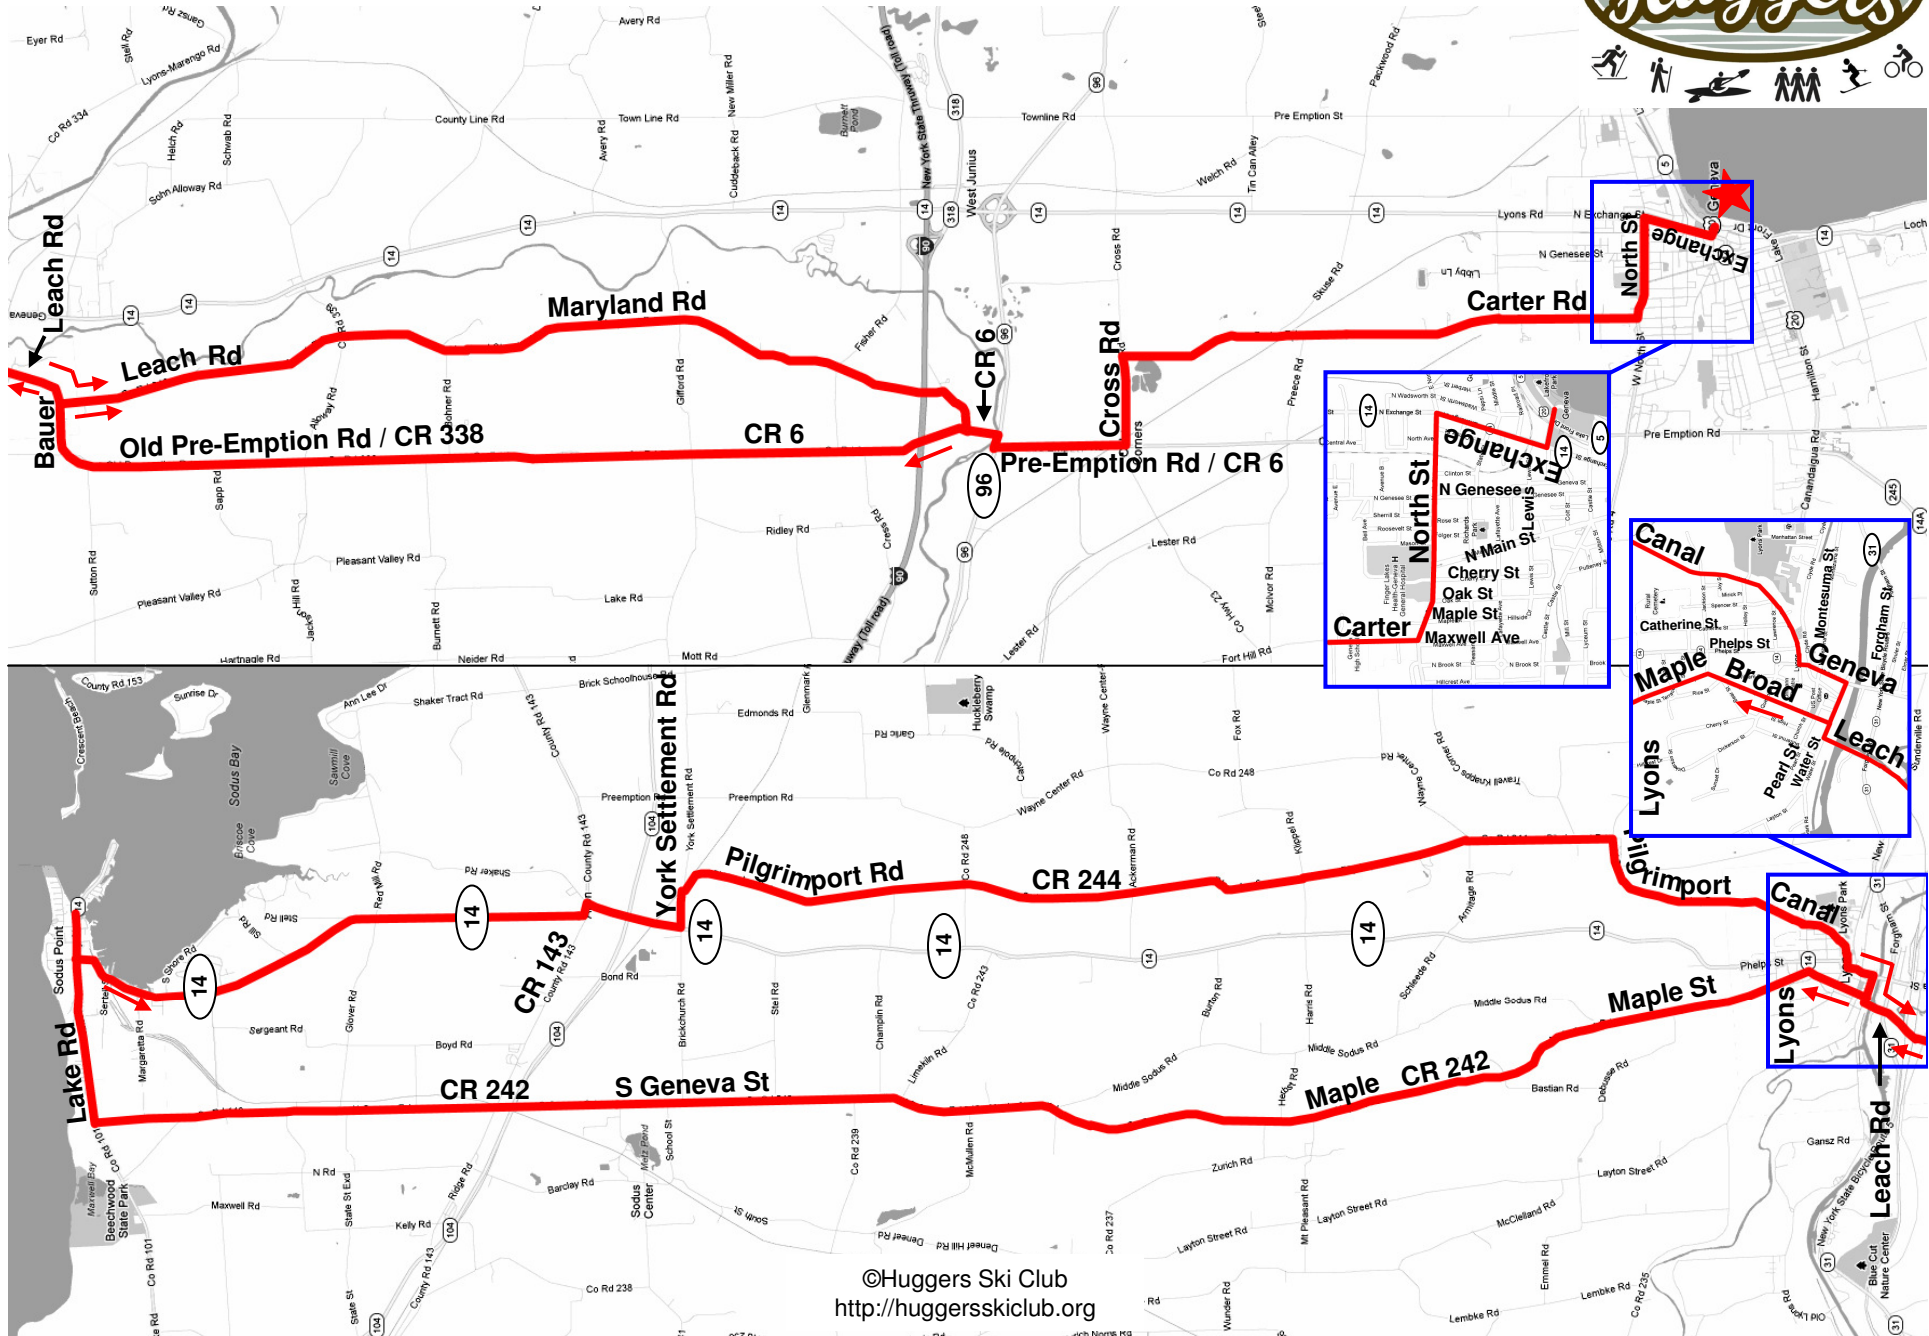

Geneva - Sodus Map # 1

©Huggers Ski Club
<http://huggersskiclub.org>

Geneva – Sodus Map # 1

(Ride starts at Lake Front Park)

0.0	Exit Lakeshore Park Crossing Rt 5 & 20
0.2	Right onto Exchange St
0.6	Left onto North St
1.4	Right onto Carter Rd
5.3	Left onto Cross Rd
6.0	Right onto CR 6 / Pre-Emption Rd
7.0	Right onto Rt 96
7.1	Left onto CR 6/ Old Pre-Emption Rd/ CR 388
14.4	Bear Right onto Bauer Rd / Leach Rd
15.8	Right onto Water St
15.8	Right into Social Service Lot ** RE-GROUP**
15.9	Left onto Broad St
16.4	Bear Left onto Maple St / Maple Street Rd / CR 242
18.1	Bear Left to stay on Maple Street Rd / S Geneva St / CR 240
27.1	Cross Rt 104 to stay on S Geneva St / N Geneva St / CR 140
30.5	Right onto Lake Rd / CR 101
32.4	REST STOP
32.4	Head back towards Rt 14
32.9	Left onto Rt 14 / S Fitzburgh St
37.3	Left onto Ridge Rd / CR 143 / Rt 14
37.4	Right onto Rt 14
38.1	Left onto York Settlement Rd
38.5	Right onto Pilgrimport Rd CR 244
46.2	Right to stay on Pilgrimport Rd / CR 244 / N Canal St
48.6	Left onto Geneva St
48.8	Right onto Water St / Elm St
49.1	Left onto Leach Rd
50.2	Left to stay on Leach Rd / Maryland Rd
57.6	Left onto CR 6
57.8	Right onto Rt 96
57.9	Left onto CR 6 / Pre-Emption Rd
59.0	Left onto Cross Rd
59.6	Right onto Carter Rd
63.6	Left onto W North St
64.4	Right onto Exchange St
64.8	Left onto Lake St
65.0	Left into Parking lot