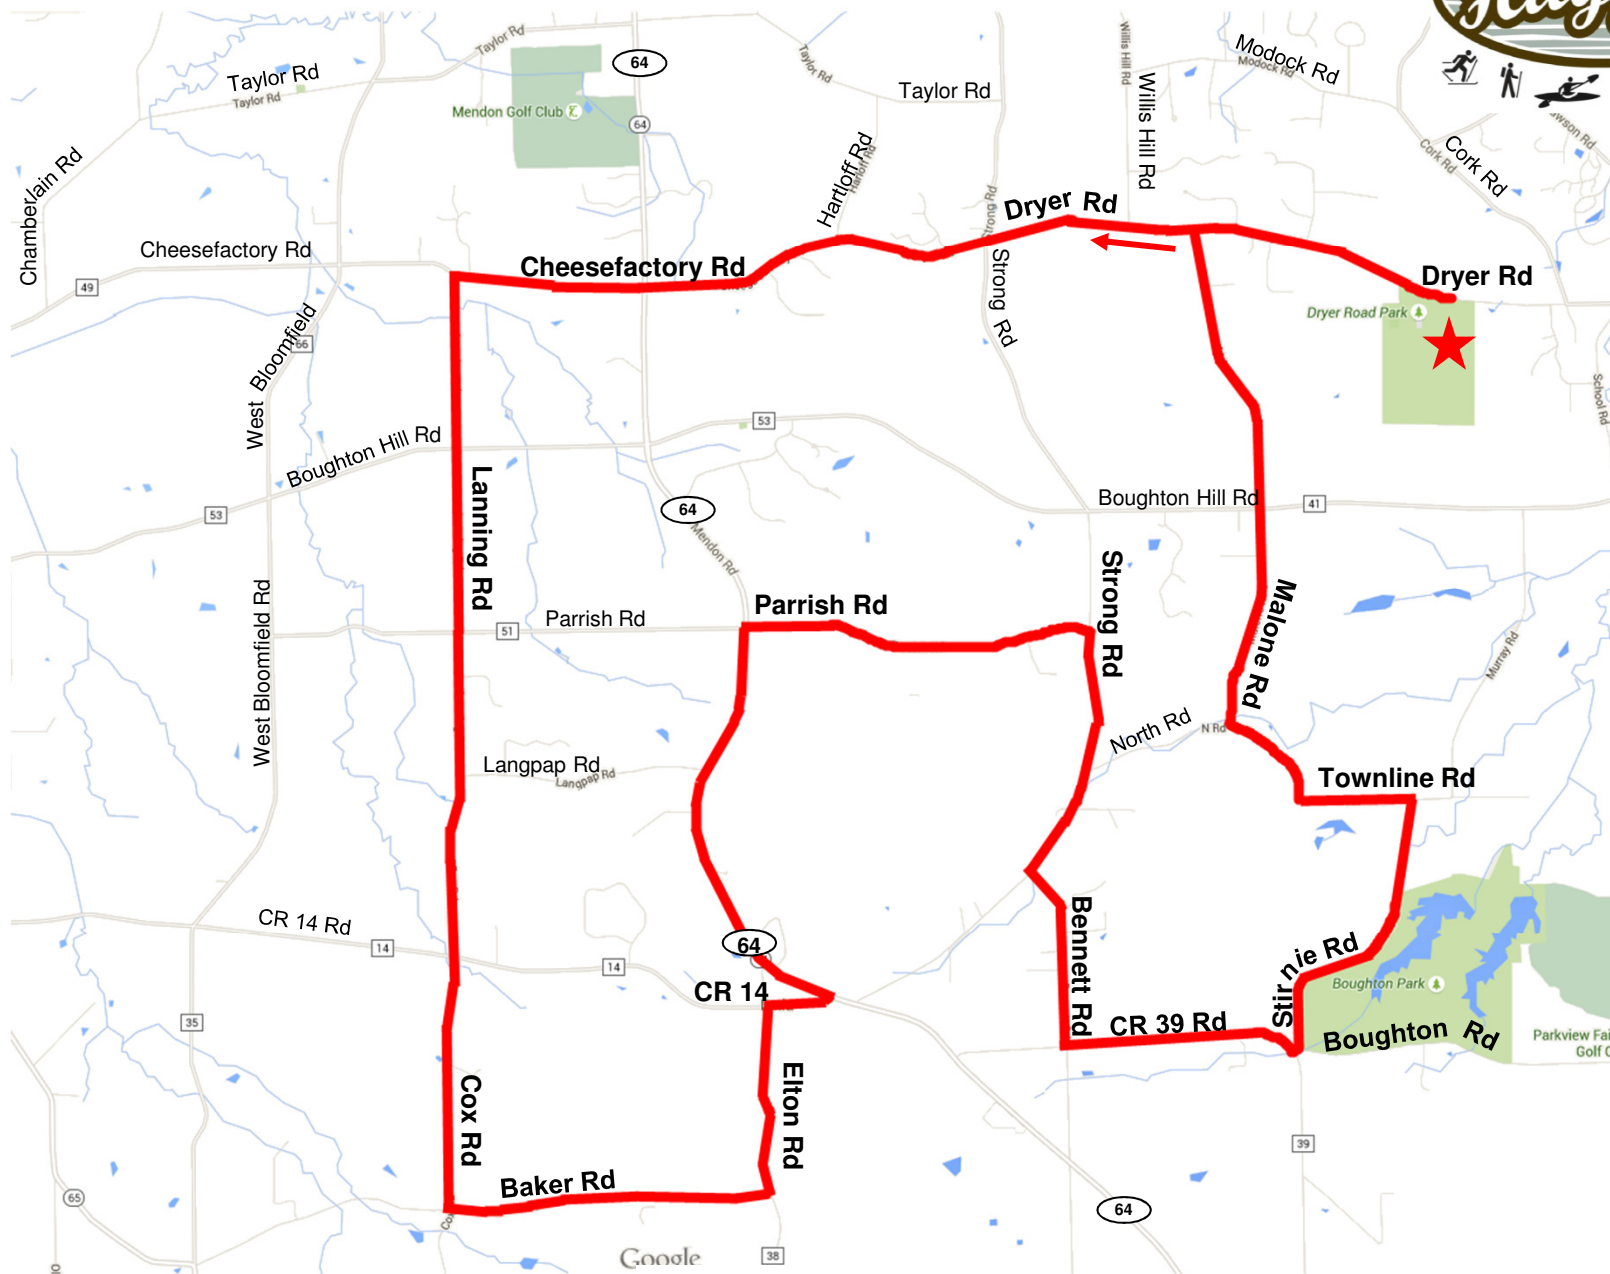

Dryer Park Map # 4

Dryer Park Map # 4

22 Mile Ride

0.0	Left onto Dryer Rd /Cheesefactory Rd
4.4	Left onto Lanning Rd
8.2	Left onto Baker Rd
9.5	Left onto Elton Rd
10.3	Right onto County Rd 14
10.6	Left onto Rt 64
12.4	Right onto Parrish Rd
13.8	Right onto Strong Rd
14.9	Left onto Bennett Rd
15.6	Left onto County Rd 39
16.1	Left onto Boughton Rd
16.2	Quick Left onto Stirnie Rd
17.4	Left onto Townline Rd /North Rd
18.4	Right onto Malone Rd
20.5	Right onto Dryer Rd
21.7	Right into Dryer Park