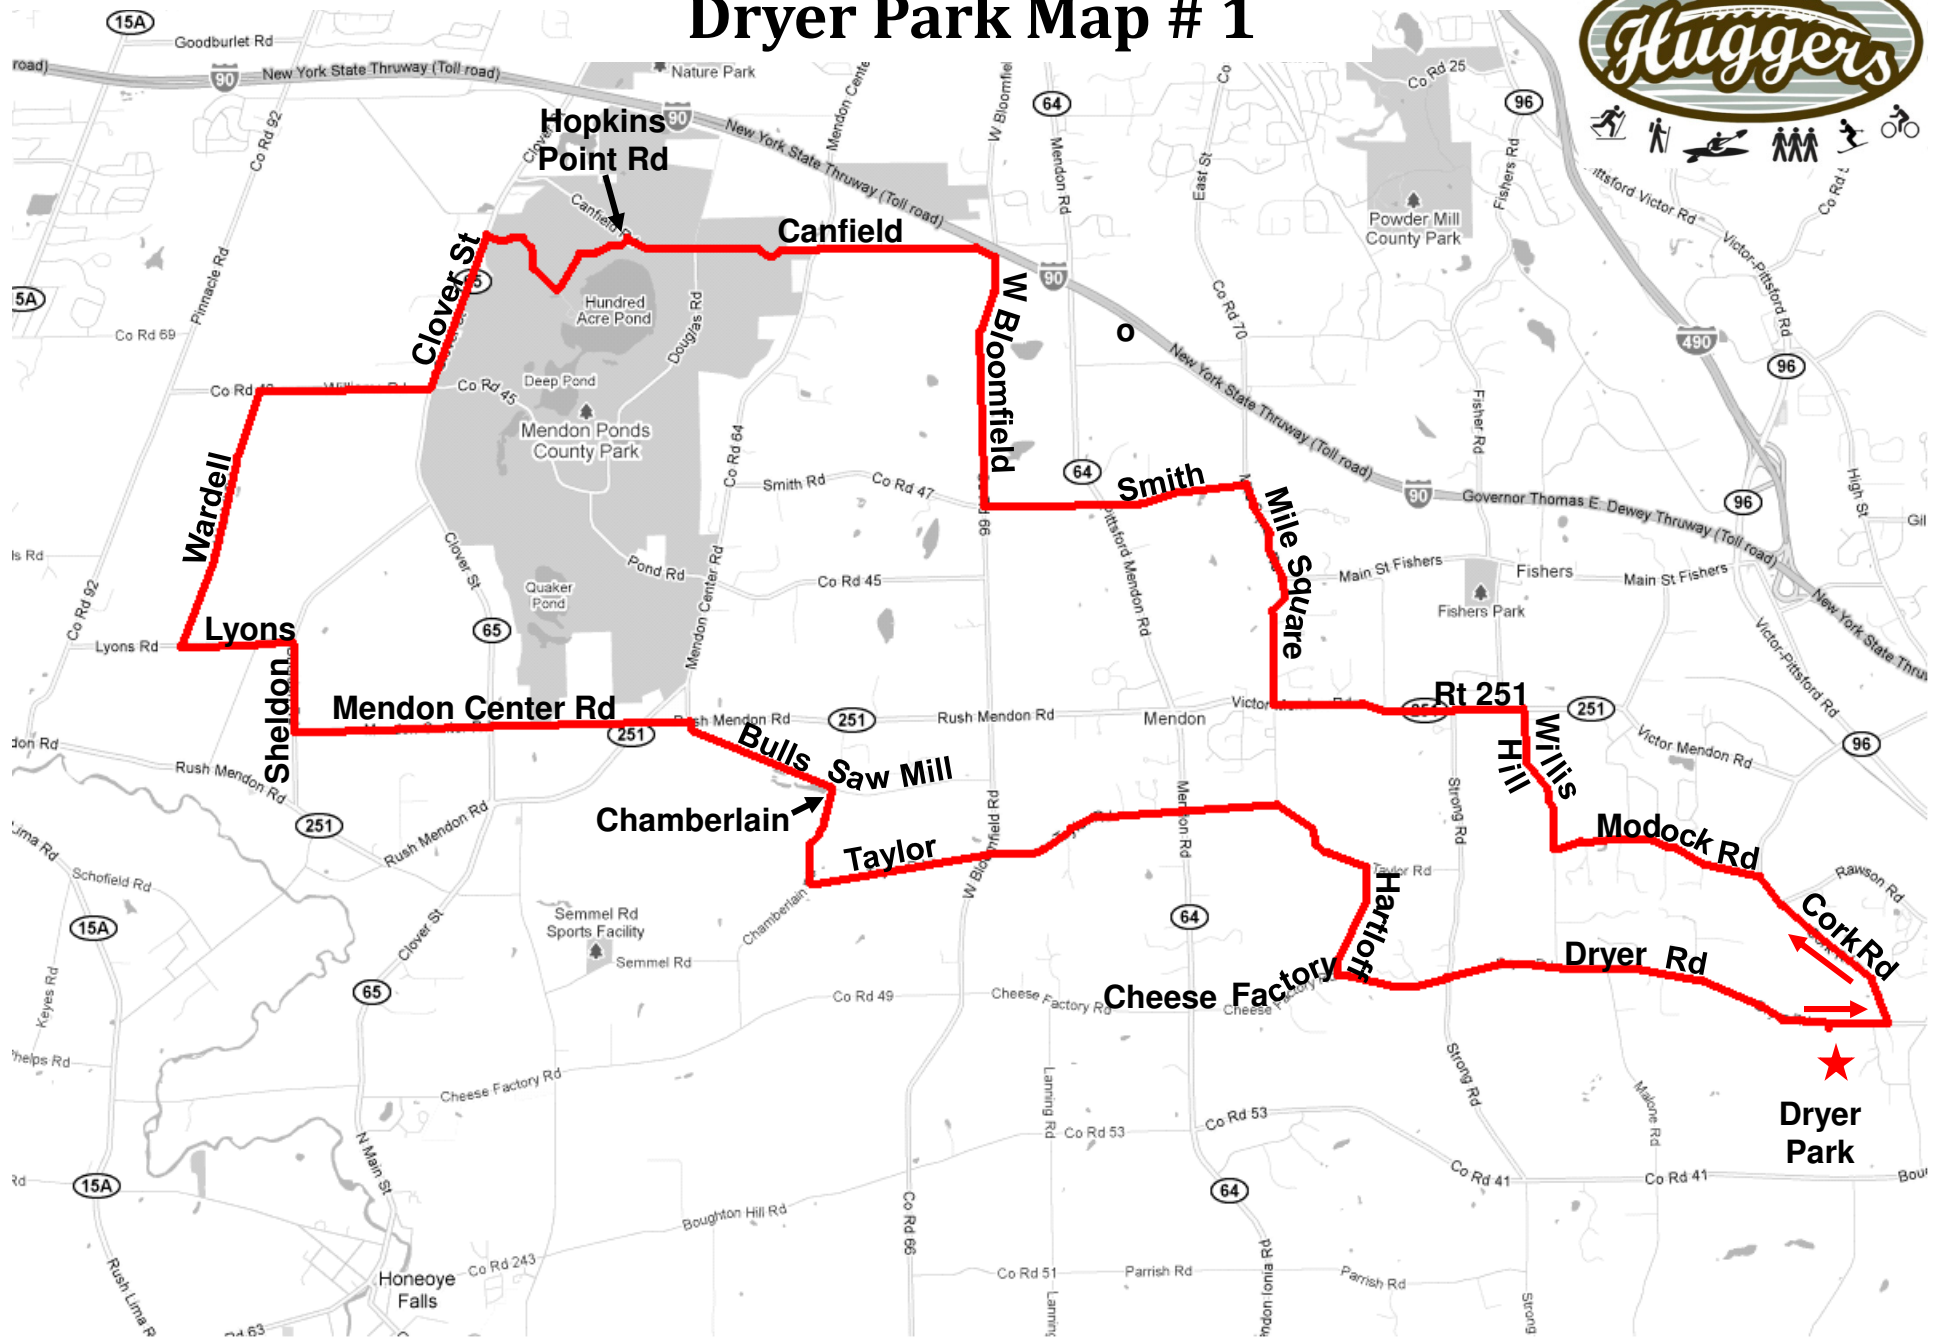

# Dryer Park Map # 1

# Dryer Park Map # 1

0.0		Right onto Dryer Rd
0.4		Left onto Cork Rd
1.5		Veer Left onto Modock Rd
2.6		Right onto Willis Hill Rd
3.4		Left onto Rt 251
4.8		Right onto Mile Square Rd
6.0		Left onto Smith Rd
7.5		Right onto W Bloomfield Rd
8.9		Left onto Canfield Rd
10.9		Left onto Hopkins Point Rd
11.9		Left onto Clover St (Rt 65)
12.9		Right onto Williams Rd
13.8		Left onto Wardell Rd
15.2		Left onto Lyons Rd
15.8		Right onto Sheldon Rd
16.3		Left onto Mendon Center Rd
18.2		Straight onto Rt 251
18.5		Right onto Bulls Saw Mill Rd
19.4		Right onto Chamberlain Rd
19.9		Left onto Taylor Rd
23.1		Right onto Hartloff Rd
23.8		Left onto Cheese Factory Rd/Dryer Rd
26.4		Left into Dryer Park