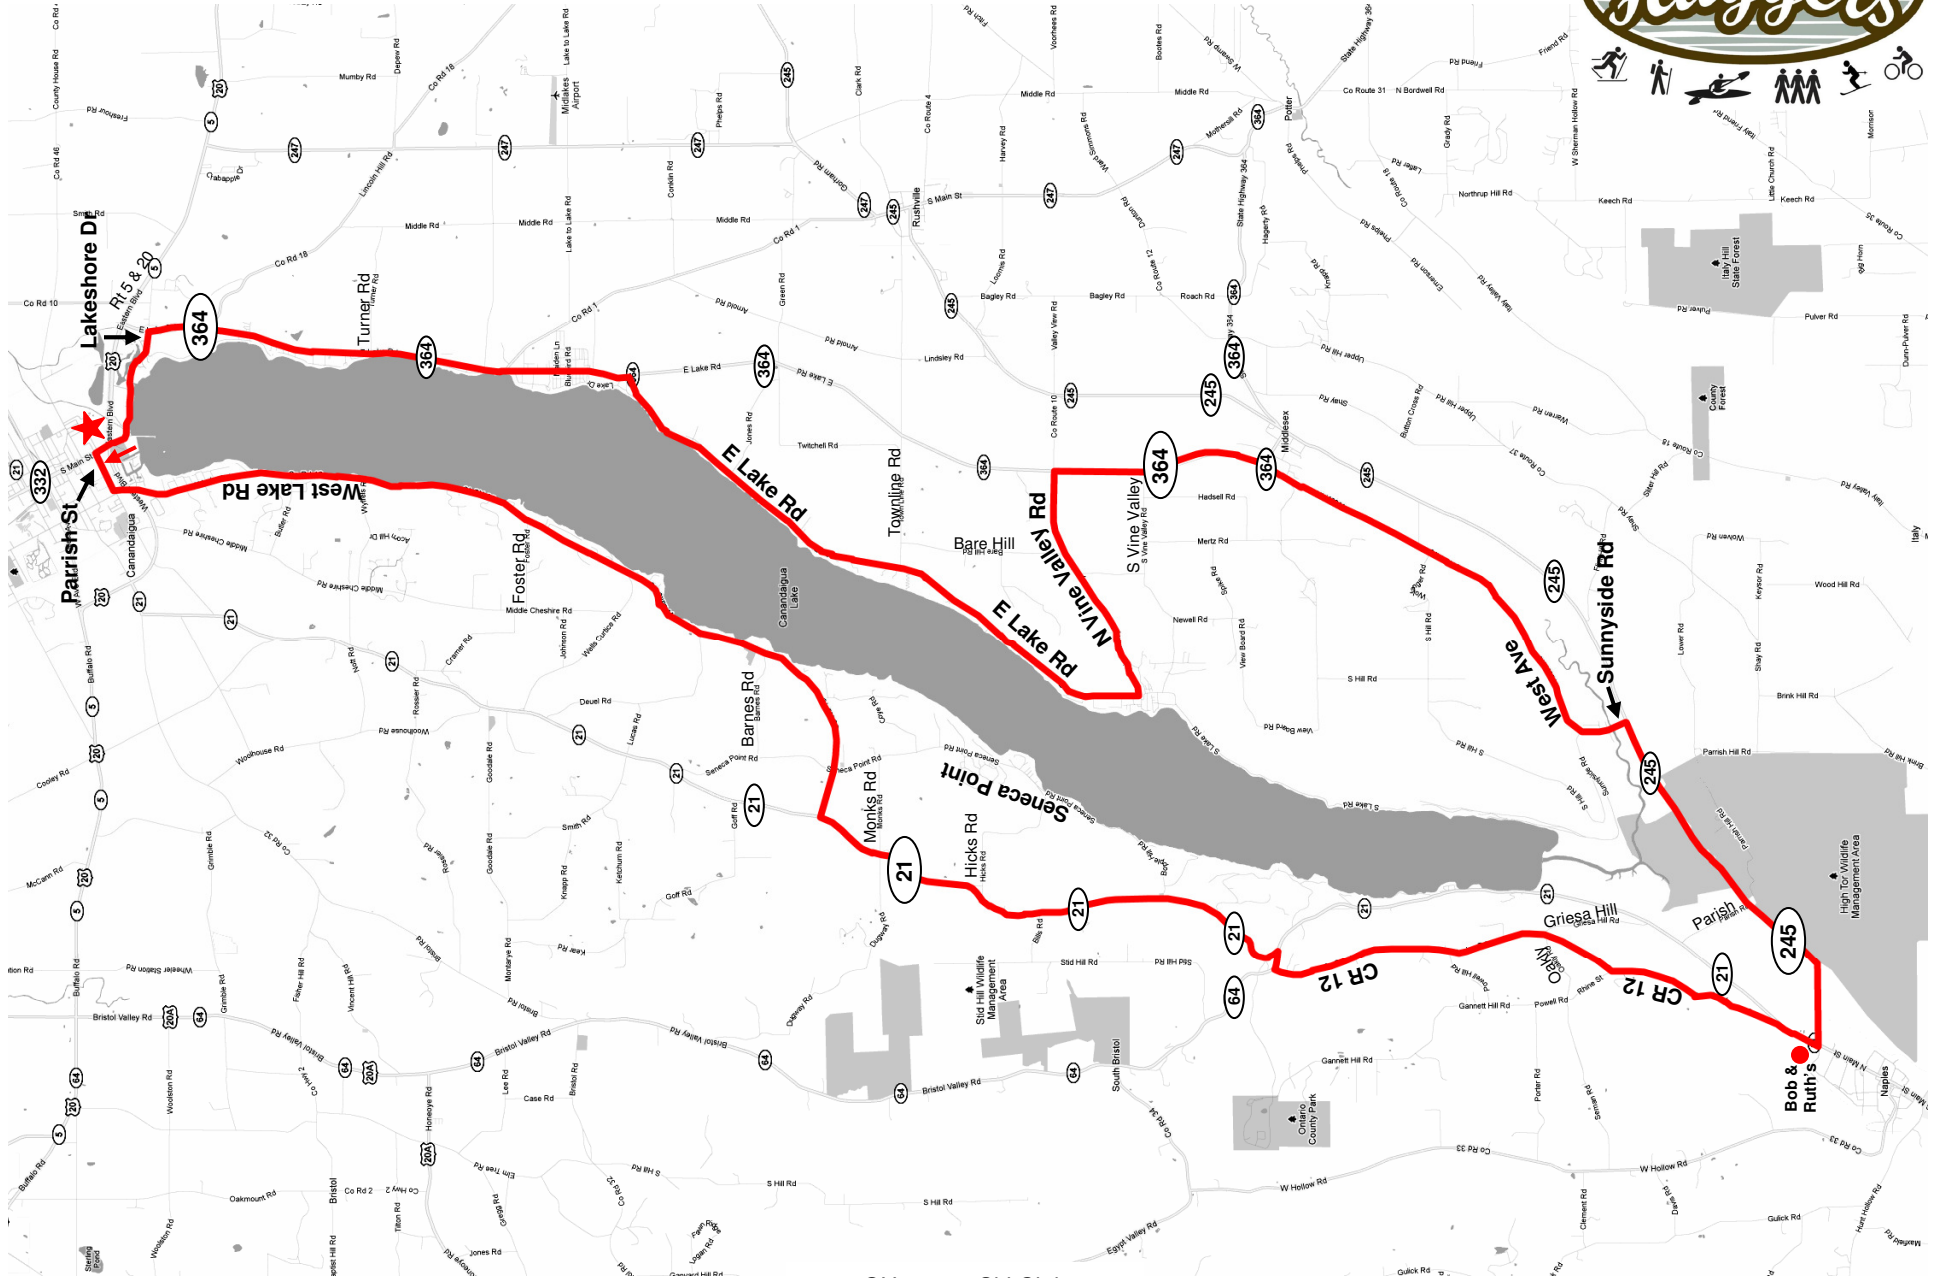

Canandaigua Lake Map #2

Canandaigua Lake Map #2

(Meet at parking lot by McGregors)

0.0	Right onto S Main St
0.2	Left onto Parish St
0.6	Left onto West Lake Rd / Miller Hill
9.8	Left onto Rt 21
15.1	Right onto Rt 64
15.3	Left onto CR 12
20.9	Straight onto Rt 21
21.3	Rest stop at Bob & Ruth's
21.3	Left onto Rt 245
25.3	Left onto Sunnyside Rd
25.8	Right onto West Ave (becomes 364)
32.4	Left onto N Vine Valley Rd
34.9	Right onto East Lake Rd/ CR 11 / CR 39
41.4	Left onto 364
46.3	Left onto Lakeshore Dr
47.5	Right onto St Main St
47.6	Right into parking lot