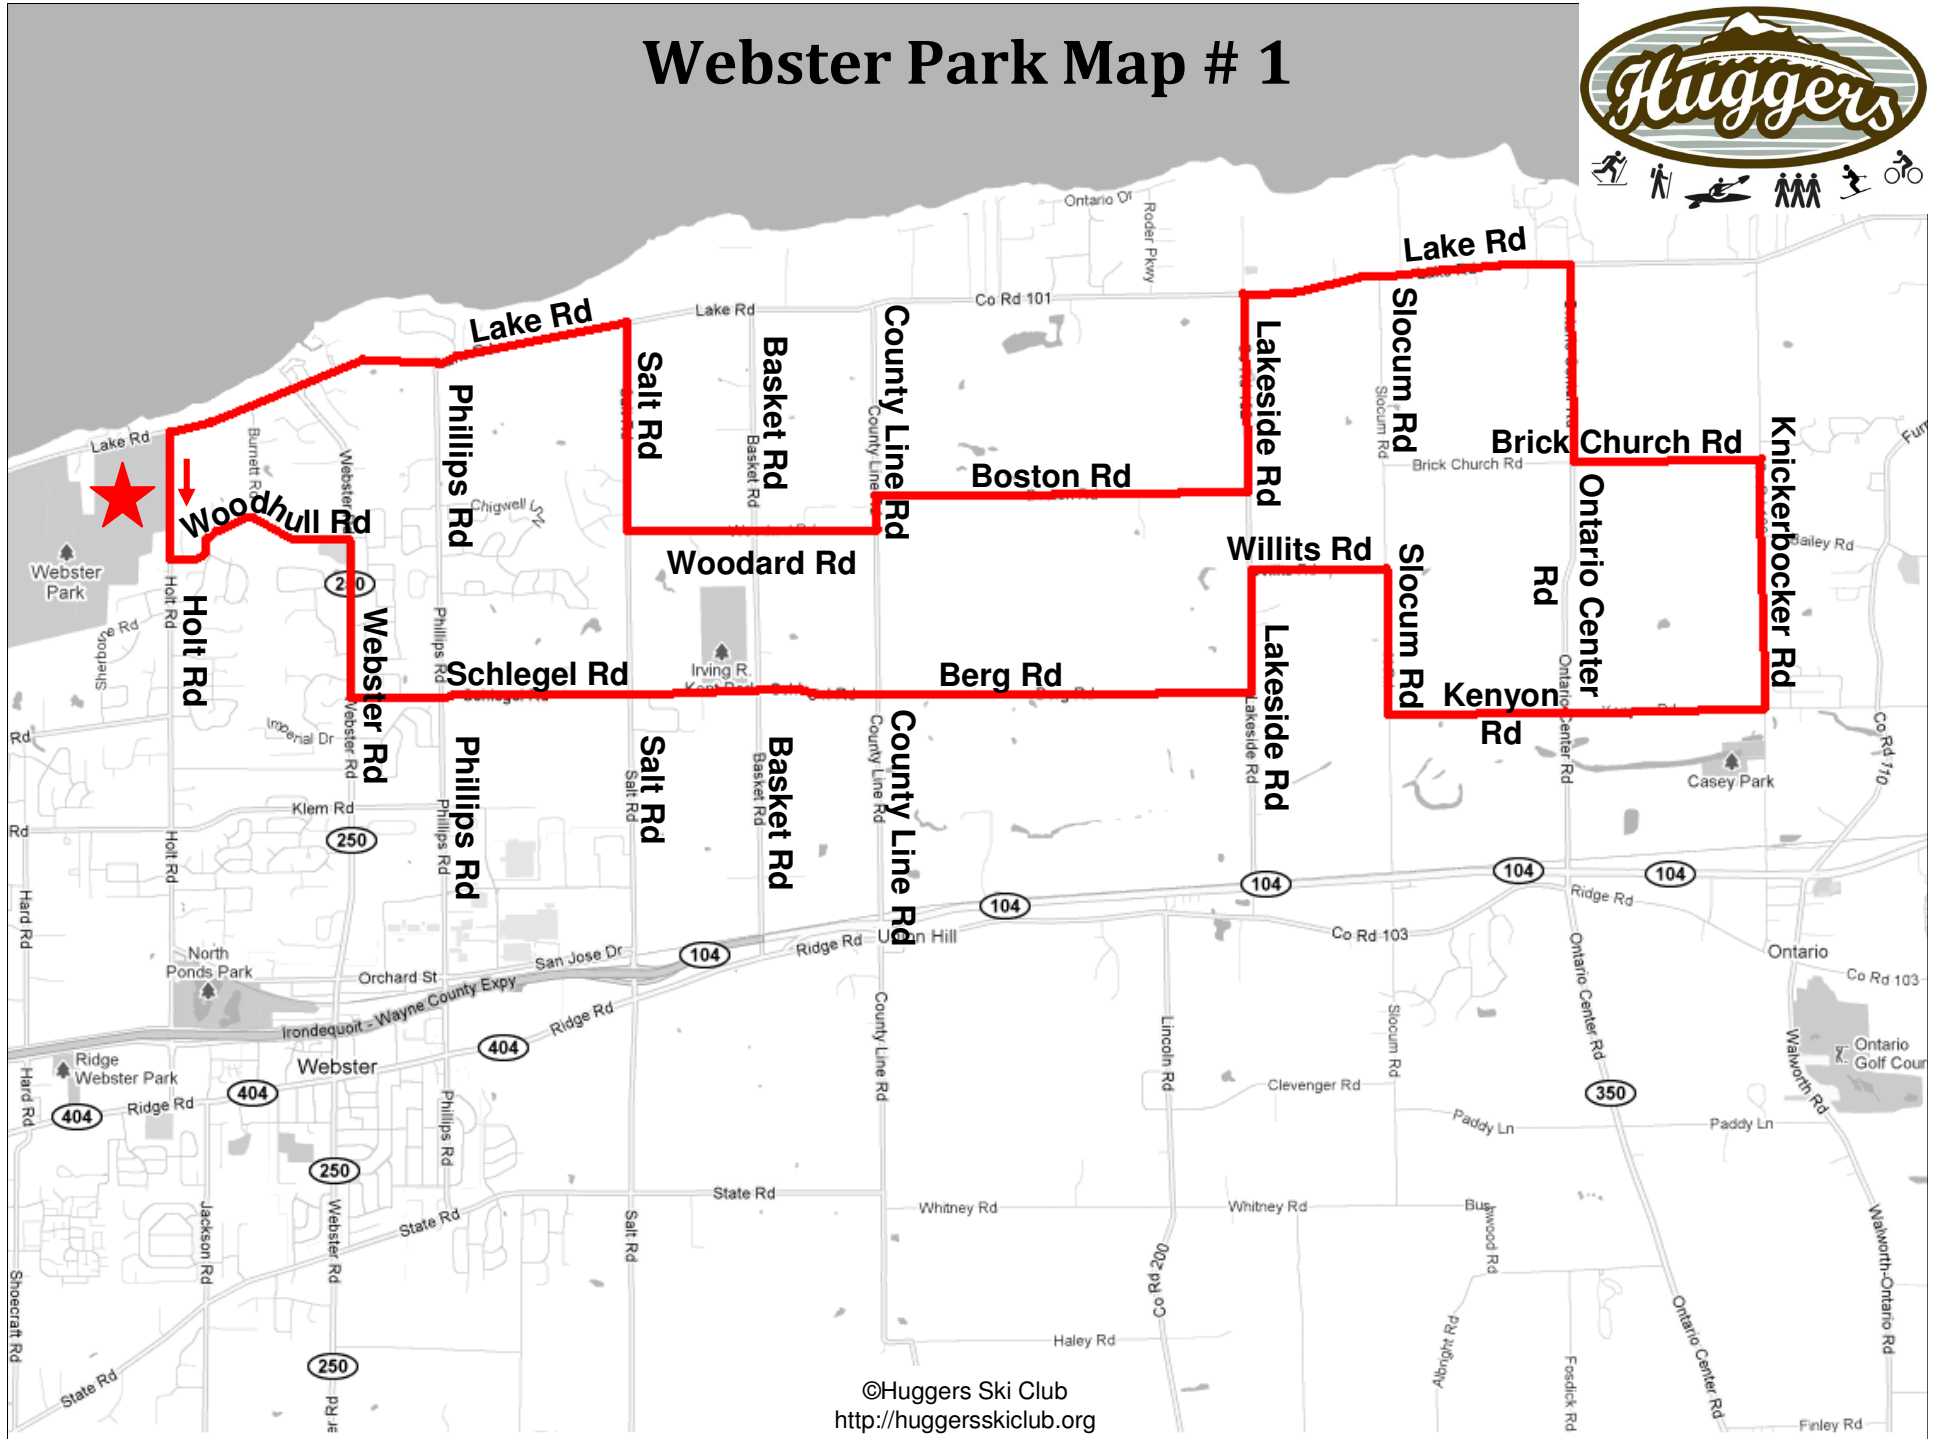

Webster Park Map # 1

Webster Park Ride

24 Miles

0.0	Right onto Holt Rd
0.6	Left onto Woodhull Rd
1.6	Right onto Webster Rd (Rt 250)
2.4	Left onto Schlegel Rd / Berg Rd
7.0	Left onto Lakeside Rd
7.6	Right onto Willits Rd
8.3	Right onto Slocum Rd
9.1	Left onto Kenyon Rd
11.0	Left onto Knickerbocker Rd
12.3	Left onto Brick Church Rd
13.2	Right onto Ontario Center Rd
14.2	Left onto Lake Rd
15.9	Left onto Lakeside Rd
16.9	Right onto Boston Rd
18.8	Left onto County Line Rd
19.0	Right onto Woodard Rd
20.2	Right onto Salt Rd
21.3	Left onto Lake Rd
23.7	Left onto Holt Rd
23.8	Right into Webster Park