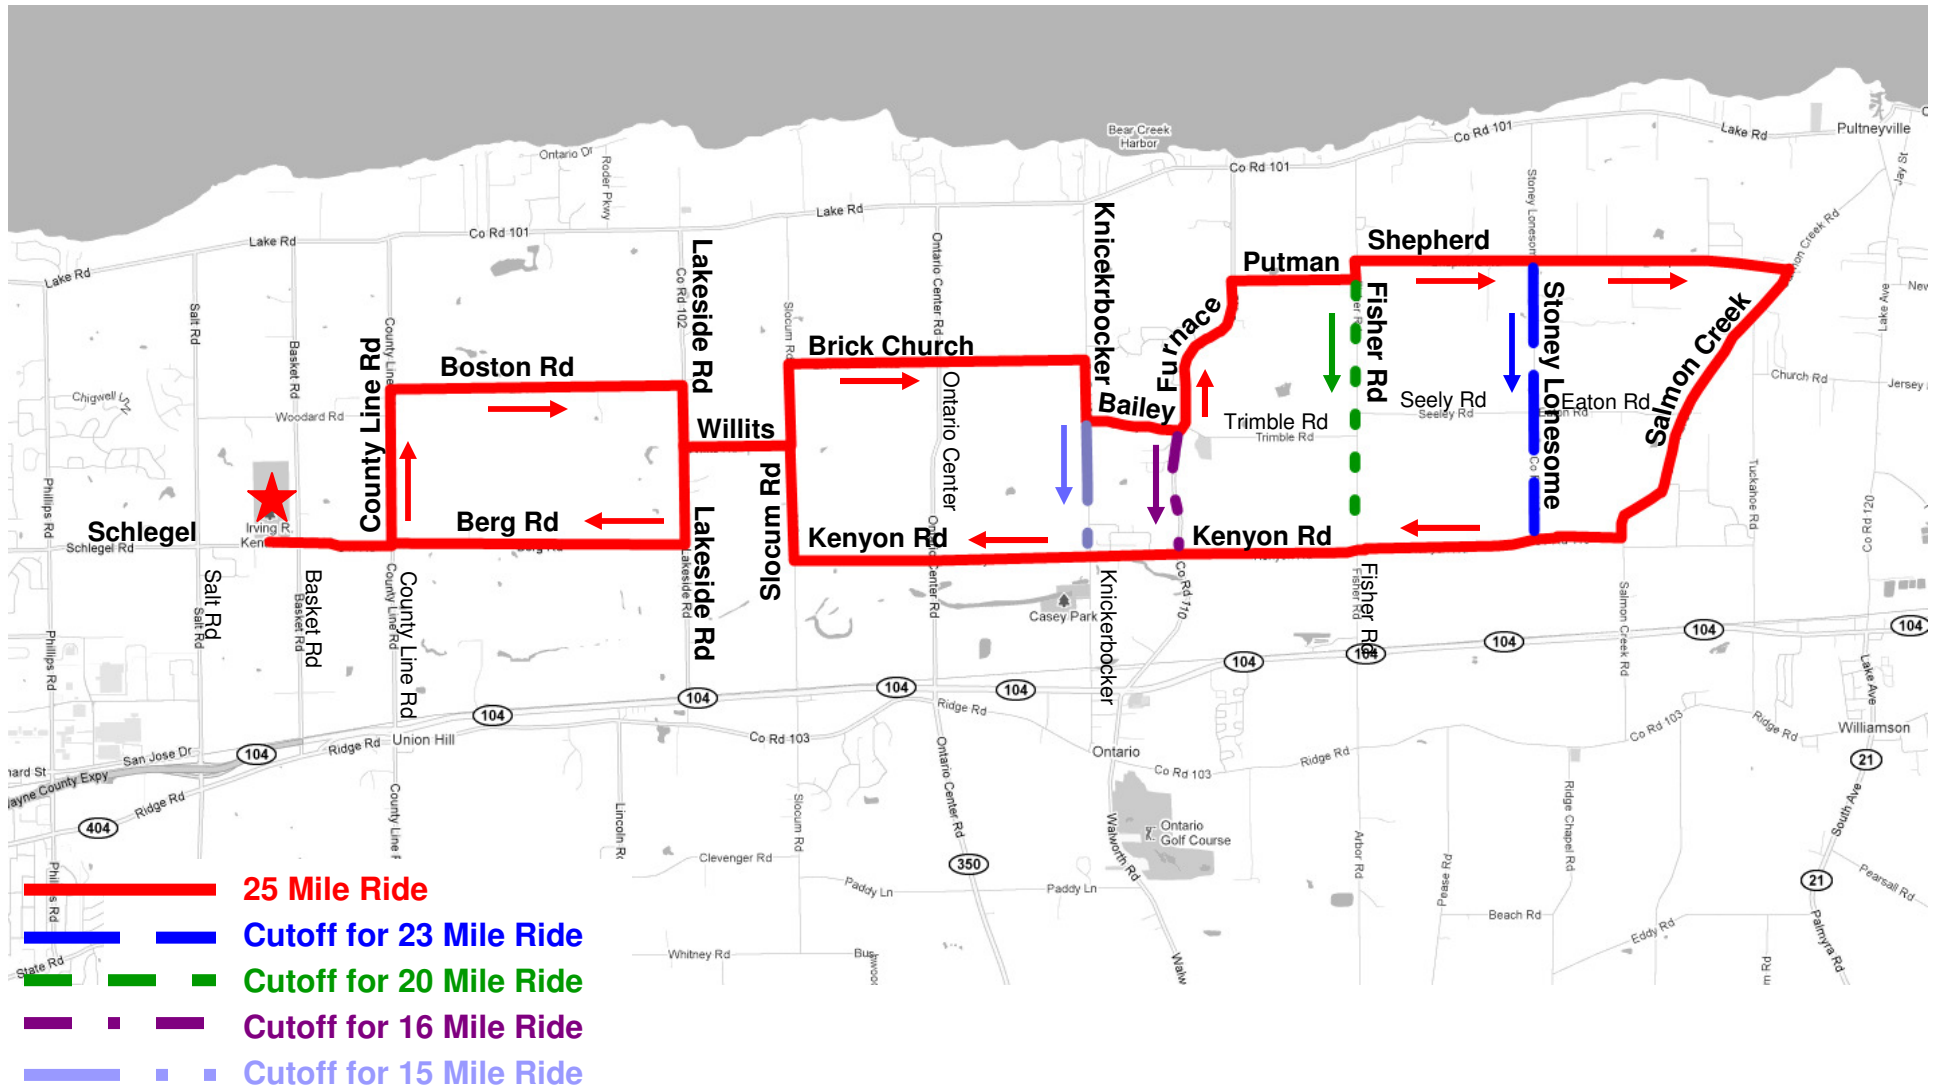

Webster Kent Park Map #3

Webster Kent Park Map #3

25 Mile Ride

0.0	Left onto Schlegel Rd
0.9	Left onto County Line Rd
1.9	Right onto Boston Rd
3.8	Right onto Lakeside Rd
4.2	Left onto Willits Rd
4.9	Left onto Slocum Rd
5.4	Right onto Brick Church Rd
7.3	Right onto Knickerbocker Rd
7.7	Left onto Bailey Rd
8.4	Left onto Furnance Rd
9.5	Right onto Putman Rd
10.3	Left onto Fisher Rd
10.4	Right onto Sheppard Rd
13.2	Right onto Slamon Creek Rd
15.3	Right onto Kenyon Rd
20.7	Right onto Slocum Rd /N Rd
21.4	Left onto Willits Rd
22.1	Left onto Lakeside Rd
22.7	Right onto Berg Rd / Schlegel Rd
25.5	Left into Kent Park

23 Mile Ride

0.0	Left onto Schlegel Rd
0.9	Left onto County Line Rd
1.9	Right onto Boston Rd
3.8	Right onto Lakeside Rd
4.2	Left onto Willits Rd
4.9	Left onto Slocum Rd
5.4	Right onto Brick Church Rd
7.3	Right onto Knickerbocker Rd
7.7	Left onto Bailey Rd
8.4	Left onto Furnance Rd
9.5	Right onto Putman Rd
10.3	Left onto Fisher Rd
10.4	Right onto Sheppard Rd
11.5	Right onto Stoney Lonsome Rd
13.5	Right onto Kenyon Rd
18.1	Right onto Slocum Rd /N Rd
18.8	Left onto Willits Rd
19.6	Left onto Lakeside Rd
20.2	Right onto Berg Rd / Schlegel Rd
23.0	Left into Kent Park

20 Mile Ride

0.0	Left onto Schlegel Rd
0.9	Left onto County Line Rd
1.9	Right onto Boston Rd
3.8	Right onto Lakeside Rd
4.2	Left onto Willits Rd
4.9	Left onto Slocum Rd
5.4	Right onto Brick Church Rd
7.3	Right onto Knickerbocker Rd
7.7	Left onto Bailey Rd
8.4	Left onto Furnance Rd
9.5	Right onto Putman Rd
10.3	Right onto Fisher Rd
12.0	Right onto Kenyon Rd
15.6	Right onto Slocum Rd /N Rd
16.3	Left onto Willits Rd
17.1	Left onto Lakeside Rd
17.7	Right onto Berg Rd / Schlegel Rd
20.5	Left into Kent Park

16 Mile Ride

0.0	Left onto Schlegel Rd
0.9	Left onto County Line Rd
1.9	Right onto Boston Rd
3.8	Right onto Lakeside Rd
4.2	Left onto Willits Rd
4.9	Left onto Slocum Rd
5.4	Right onto Brick Church Rd
7.3	Right onto Knickerbocker Rd
7.7	Left onto Bailey Rd
8.4	Right onto Furnance Rd
9.2	Right onto Kenyon Rd
11.6	Right onto Slocum Rd /N Rd
12.4	Left onto Willits Rd
13.1	Left onto Lakeside Rd
13.7	Right onto Berg Rd / Schlegel Rd
16.5	Left into Kent Park

15 Mile Ride

0.0	Left onto Schlegel Rd
0.9	Left onto County Line Rd
1.9	Right onto Boston Rd
3.8	Right onto Lakeside Rd
4.2	Left onto Willits Rd
4.9	Left onto Slocum Rd
5.4	Right onto Brick Church Rd
7.3	Right onto Knickerbocker Rd
8.6	Right onto Kenyon Rd
10.5	Right onto Slocum Rd /N Rd
11.2	Left onto Willits Rd
12.0	Left onto Lakeside Rd
12.6	Right onto Berg Rd / Schlegel Rd
15.4	Left into Kent Park