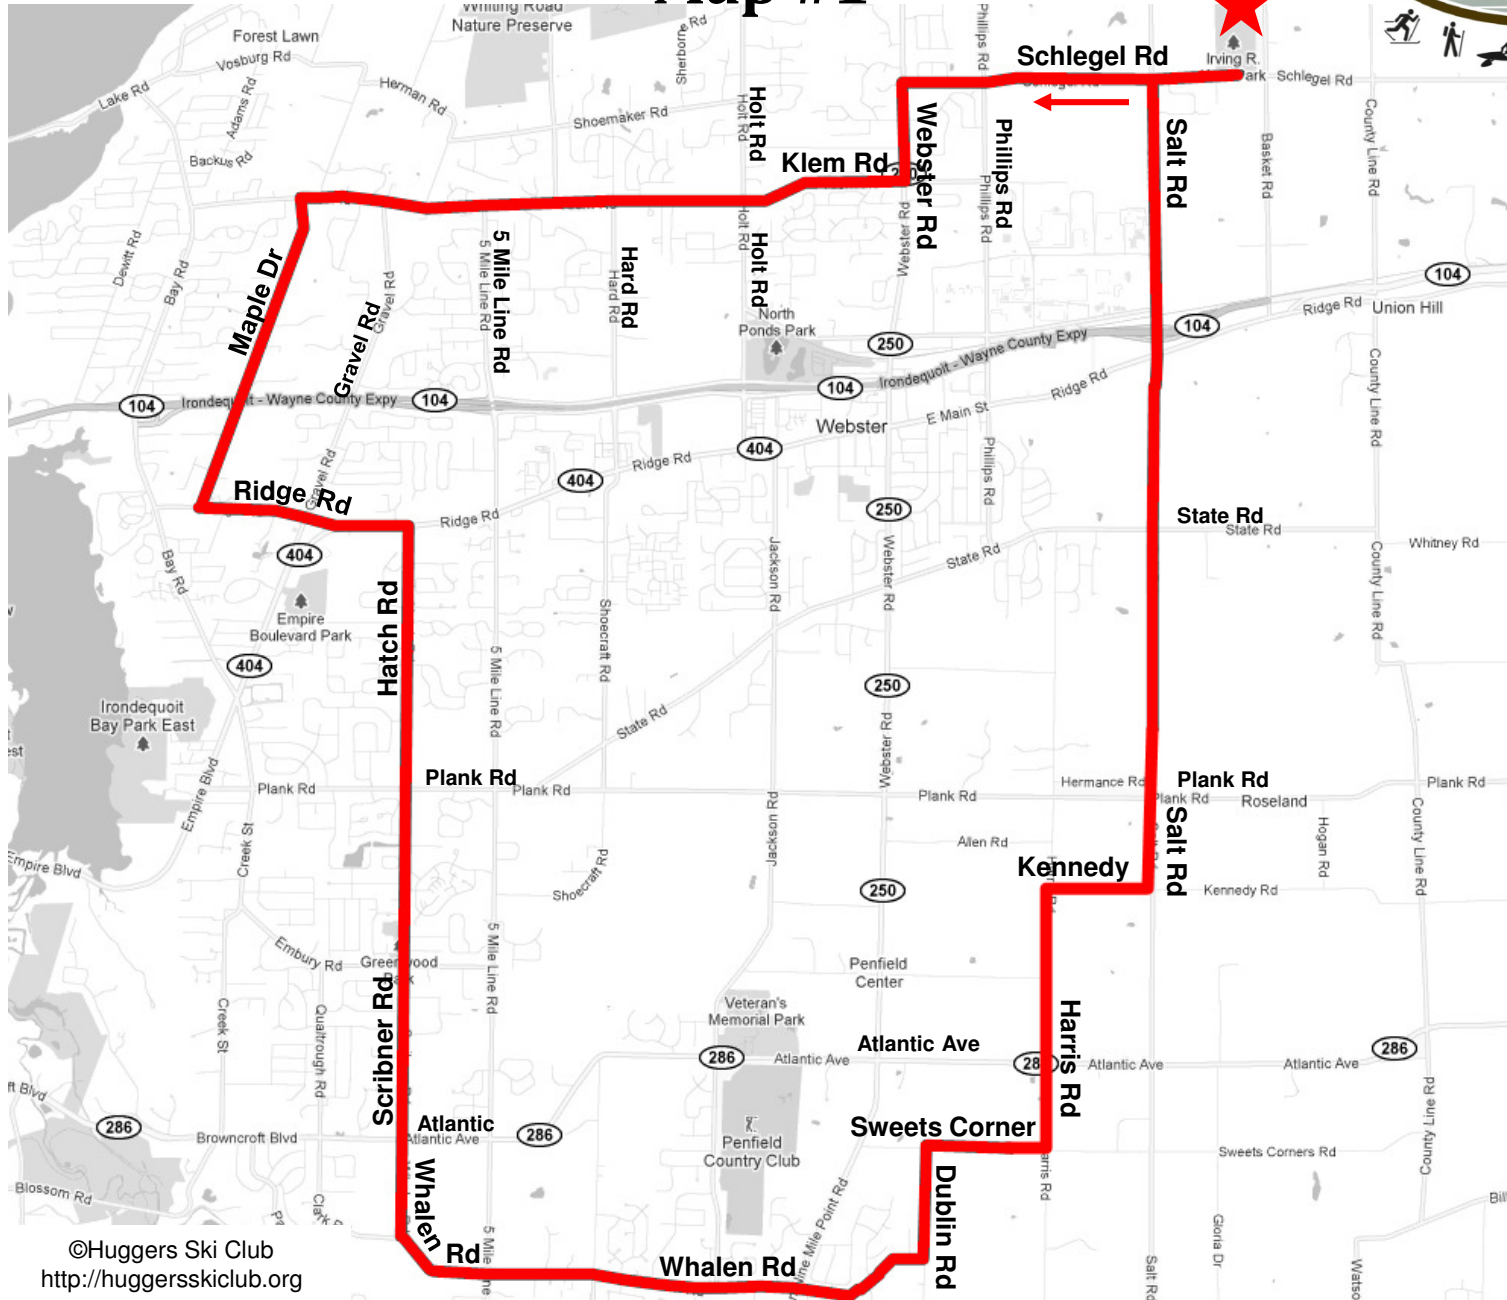

# Webster Kent Park Map #1

# Webster Kent Park Map #1

0.0		Left onto Schlegel Rd
1.9		Left onto Webster Rd (Rt 250)
2.5		Right onto Klem Rd
5.9		Left onto Maple Dr
7.8		Right onto Ridge Rd
8.6		Straight to continue on Ridge Rd
9.0		Left onto Hatch Rd / Scribner Rd
12.5		Straight onto Whalen Rd
16.2		Left onto Dublin Rd
16.8		Right onto Sweets Corner Rd
17.5		Left onto Harris Rd
19.0		Right onto Kennedy Rd
19.6		Left onto Salt Rd
24.2		Left onto Schlegel Rd
24.7		Left into Kent Park