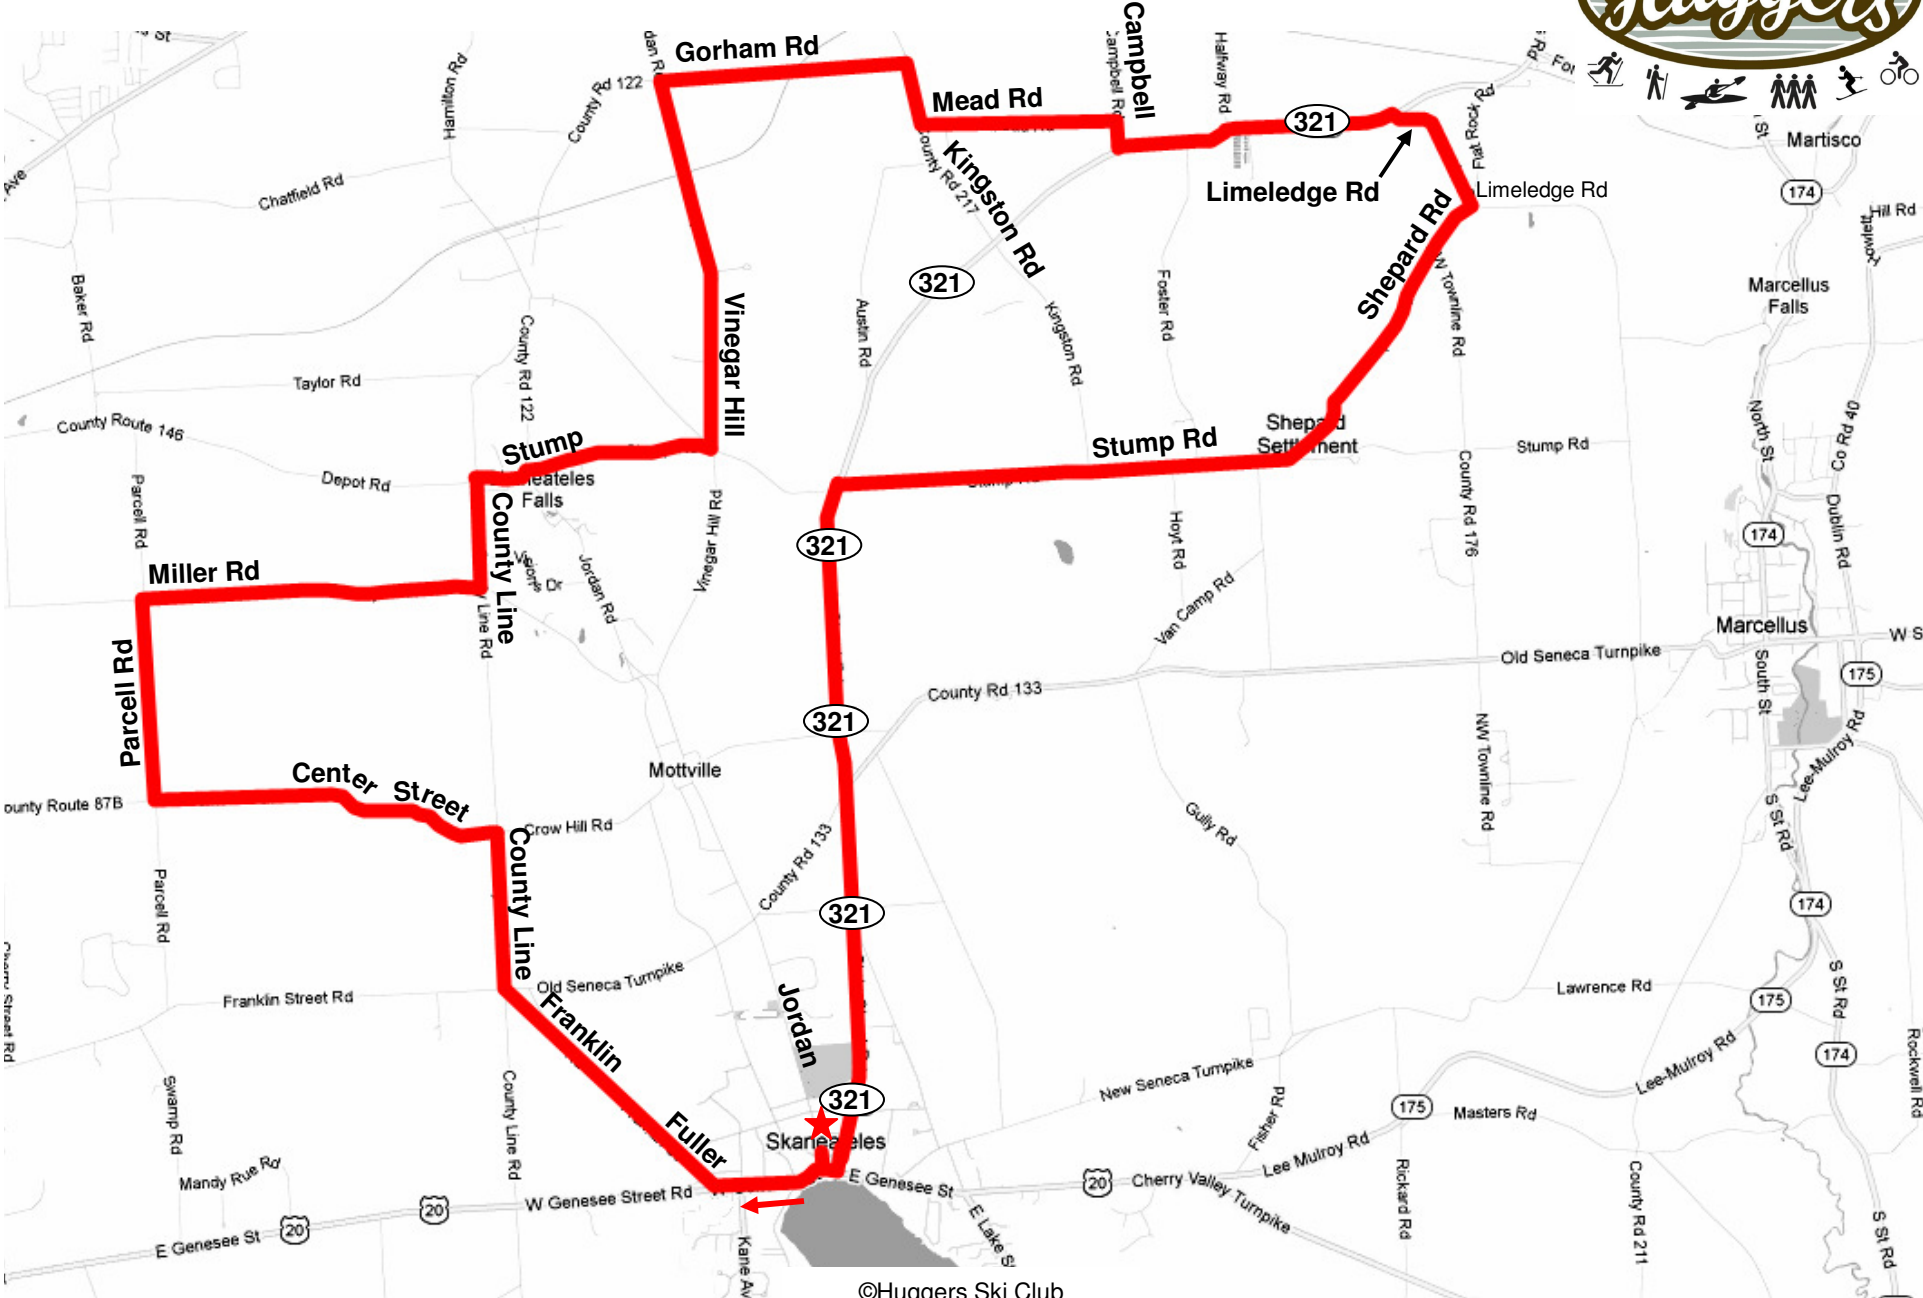

Skaneateles Lake Map #2

Skaneateles Lake Map #2

(Meet in parking lot near corner of Jordan and RT 20)

0.0	Left onto Jordan Street
0.1	Right onto Route 20
0.6	Right onto Fuller St / Franklin St
2.0	Slight Right onto County Line Rd
2.8	Left onto Center Street Rd
4.5	Right onto Parcell Rd
5.4	Right onto Miller Rd
7.1	Left onto County Line Rd
7.6	Right onto Stump Rd
8.8	Left onto Vinegar Hill Rd
10.6	Right onto Gorham Rd
11.8	Right onto Kingston Rd
12.1	Left onto Mead Rd
13.0	Right onto Campbell Rd
13.1	Left onto Rt 321
14.5	Right onto Limeledge Rd
15.1	Left onto Shepard Rd
16.7	Right onto Stump Rd
18.9	Left onto Rt 321/ State Street Rd
22.2	Right onto Rt 20 / E Genesee St
22.2	Right onto Jordan St
22.3	Right into parking lot