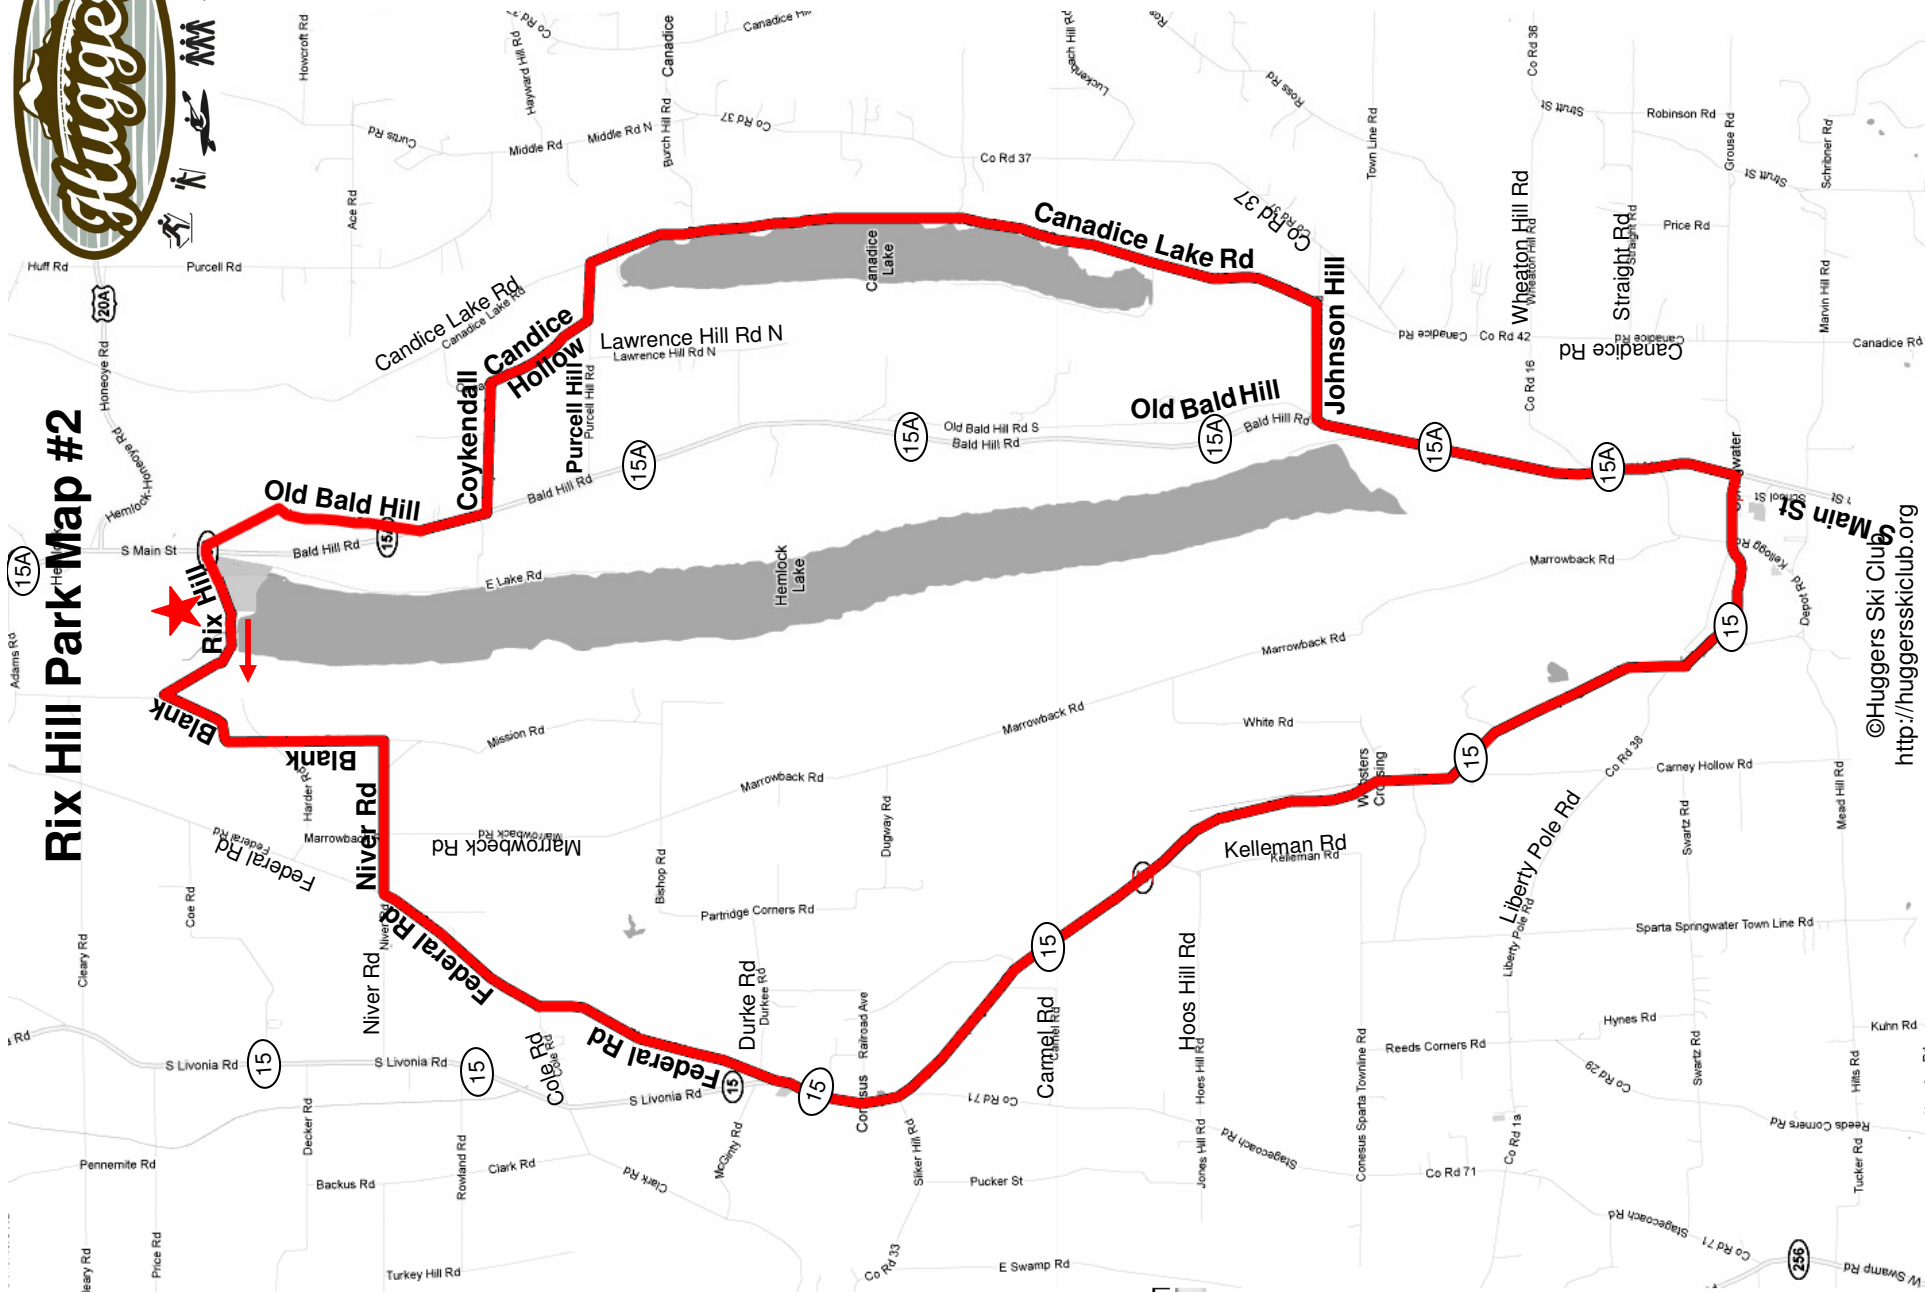

Rix Hill Park Map #2

©Huggers Ski Club
<http://huggersskiclub.org>

Rix Hill Park Map #2

27 Mile Ride

0.1		Left onto Rix Hill Rd
0.9		Left onto Blank Rd
2.5		Right onto Niver Rd
3.5		Left onto Federal Rd
6.5		Straight onto Rt 15
14.6		Left onto Rt 15A
17.3		Right onto Old Bald Hill Rd S
17.4		Right onto Johnson Hill Rd
18.2		Left onto Canadice Lake Rd
23.0		Left onto Purcell Hill Rd
23.4		Right onto Canadice Hollow Rd
24.2		Left onto Coykendall Hill Rd
25.0		Right onto Rt 15A
25.2		Right onto Old Bald Hill Rd
26.9		Straight onto Rix Hill Rd
27.3		Left into Rix Hill Park