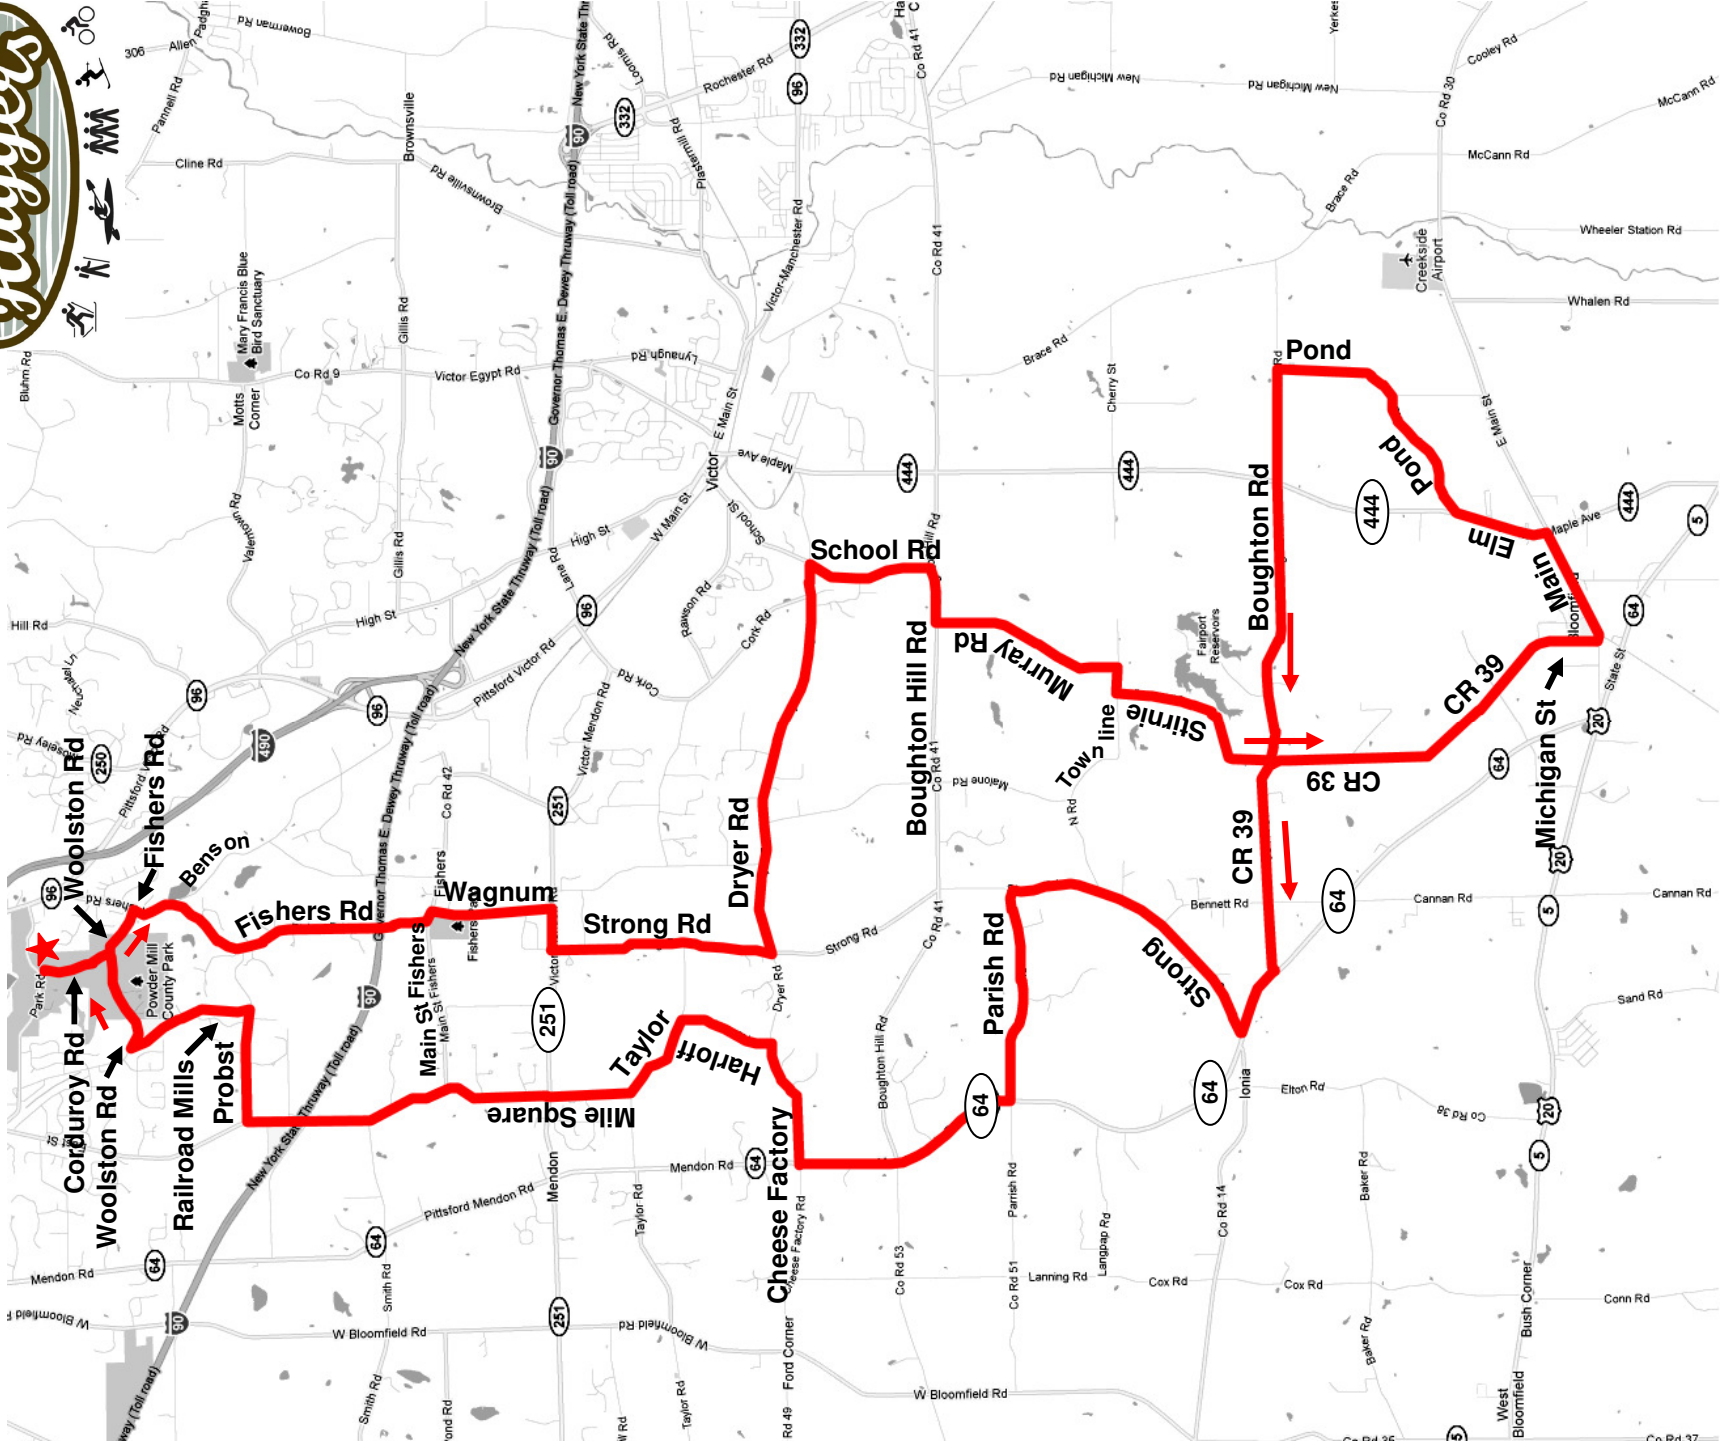

Powder Mill Park Map #2

Powder Mill Park Map #2

(Ride starts at the Fish Hatchery Parking lot)

35 Mile Ride

0.0	Left onto Park Rd
0.1	Left onto Corduroy Rd
0.6	Left onto Woolston Rd
1.0	Right onto Fishers Rd
1.3	Bear Right to stay on Fishers Rd
3.1	Left onto Main St Fishers
3.2	Right onto Wagnum Rd\ CR 42
4.0	Right onto Rt 251 / Victor Mendon Rd
4.2	Left onto Strong Rd
5.7	Left onto Dryer Rd
8.4	Right onto School Rd
9.2	Right onto Boughton Hill Rd \ CR 41
9.6	Left onto Murray Rd
10.9	Right onto Town Line Rd
11.0	Left onto Stirnie Rd
12.3	Right onto Boughton Rd
12.3	Quick Left onto CR 39 / Michigan St
14.8	Left onto Main St
15.6	Left onto Elm St \ Rt 444
16.3	Right onto Pond Rd
18.1	Left onto Rice Rd / Boughton Rd
20.7	Slight Right onto CR 39
22.1	Right onto Rt 64
22.6	Right onto Strong Rd
24.6	Left onto Parish Rd
26.0	Right onto Rt 64
27.5	Right onto Cheese Factory Rd
28.4	Left onto Harloff Rd
29.0	Left onto Taylor Rd
29.6	Right onto Mile Square Rd
32.3	Right onto Probst Rd
33.0	Left onto Railroad Mills Rd
33.9	Right onto Woolston Rd
34.6	Left onto Corduroy Rd
35.2	Left onto Park Rd