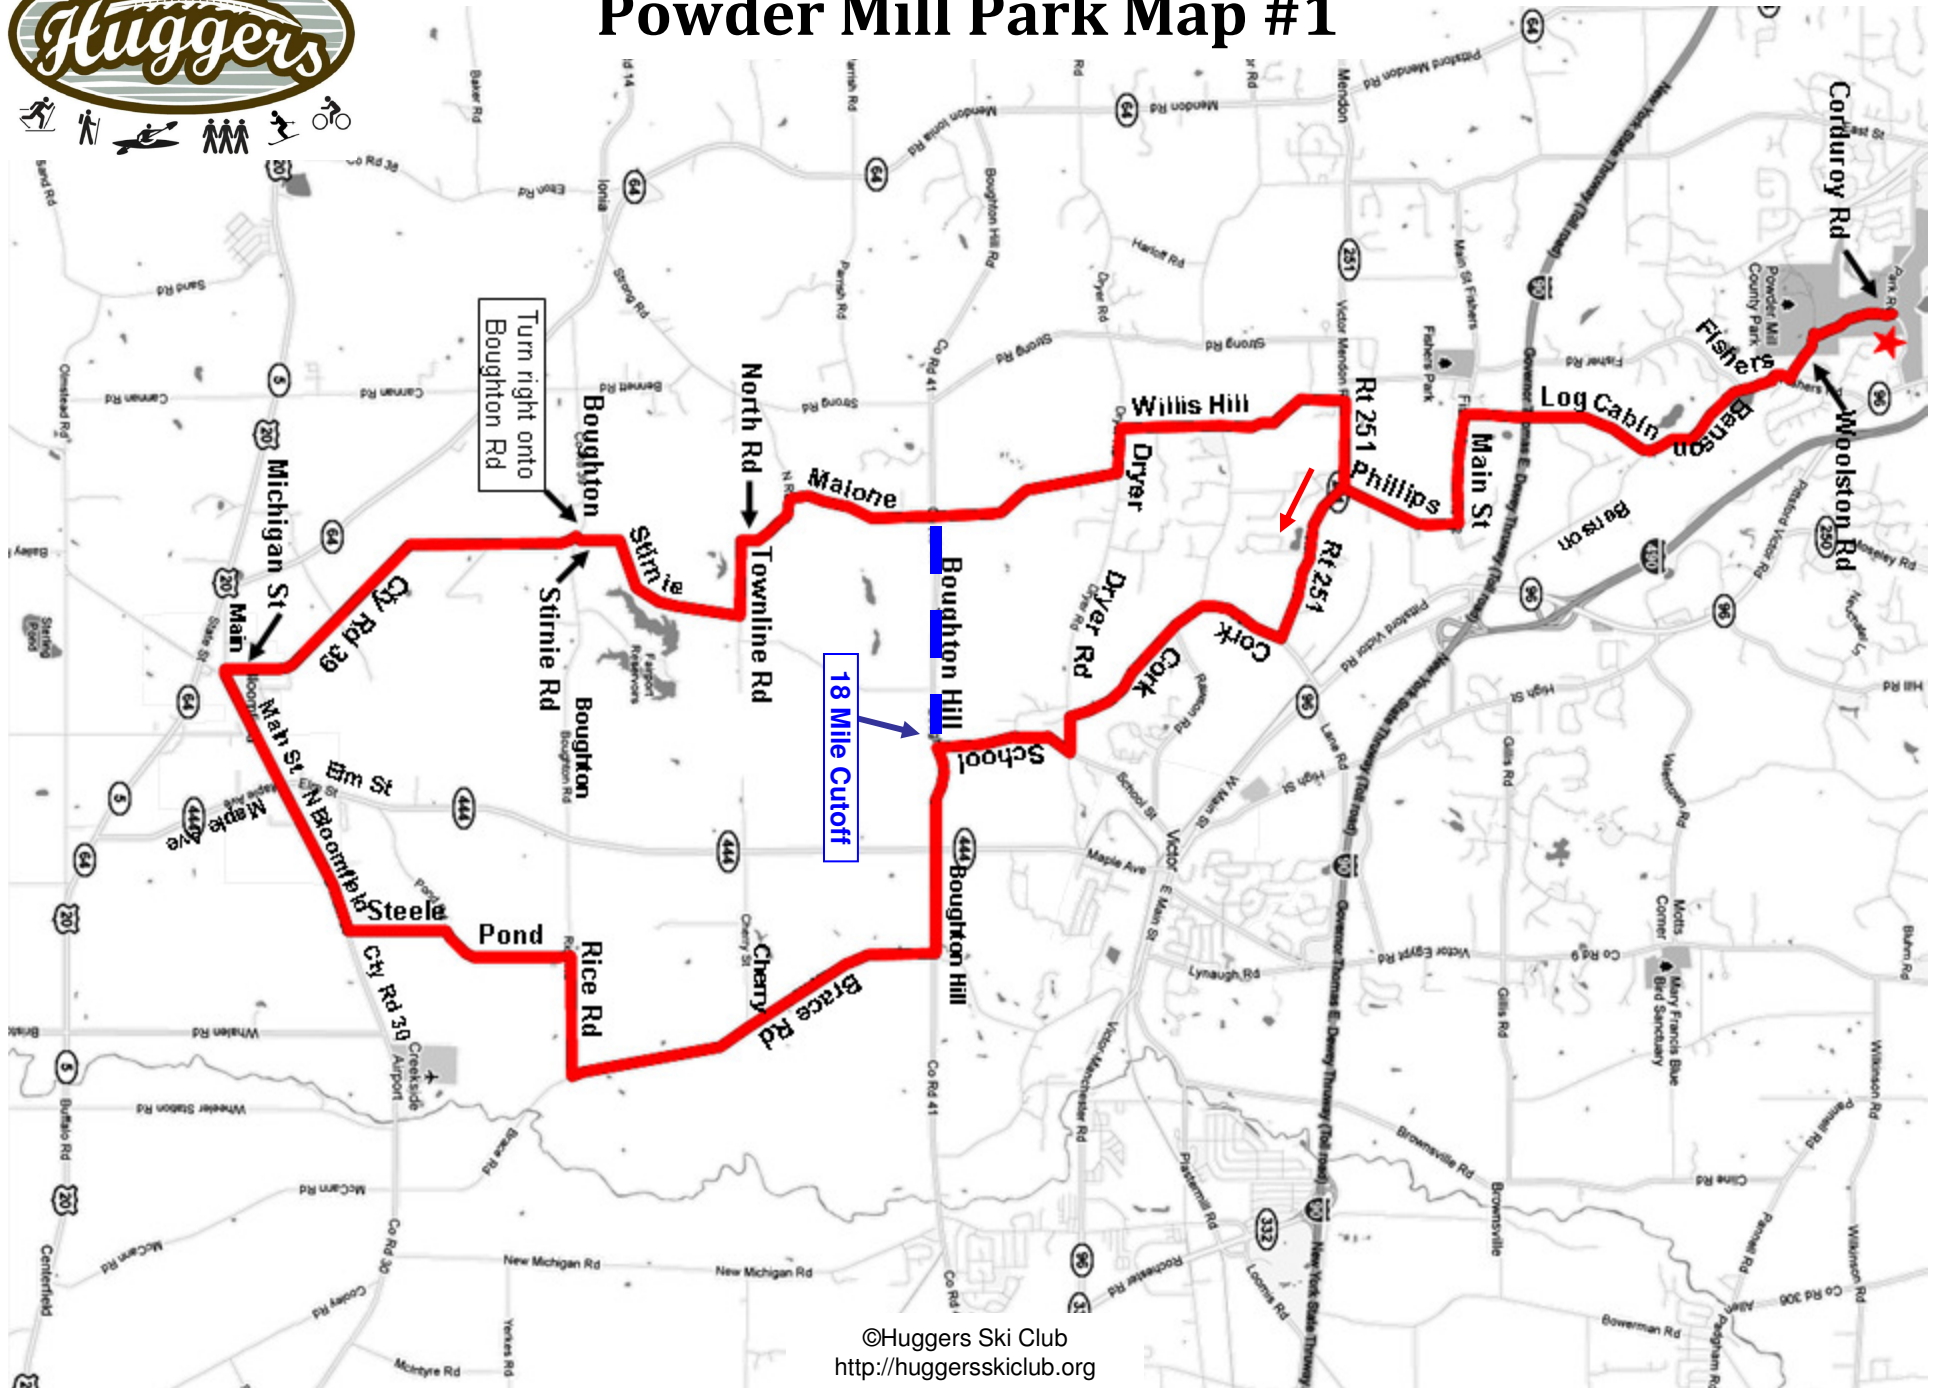

Powder Mill Park Map #1

Powder Mill Park Map #1

Ride starts at the Fish Hatchery

30 Mile Ride

0.0	Left onto Park Rd
0.0	Left onto Corduroy Rd
0.6	Left onto Woolston Rd
0.9	Right onto Fishers Rd
1.2	Slight Left onto Benson Rd
2.0	1st Right onto Log Cabin Rd
3.2	Left onto City Rd 42/ Main Street Fishers
3.9	Right onto Phillips Rd
4.6	Left onto Rt 251/ Victor Mendon Rd
5.7	Right onto Cork Rd
7.3	Left onto Dryer Rd
7.5	Right onto School Rd
8.4	Left onto Boughton Hill Rd /City Rd 41
9.7	Right onto Brace Rd
12.1	Right onto Rice Rd
12.8	Left onto Pond Rd
13.7	Left onto Steele Rd
14.3	Right onto N Bloomfield Rd/ City Rd 30 / E Main St
16.0	Right at Fork to stay on Main St
16.1	Right onto Michigan St
16.9	Straight onto City Rd 39
18.6	Right onto Boughton Rd
18.6	Quick Left onto Stirnie Rd
19.9	Left onto Town Line Rd/ North Rd
20.8	Right onto Malone Rd
22.9	Left onto Dryer Rd
23.2	Right onto Willis Hill Rd
24.6	Right onto Rt 251/ Victor Mendon Rd
25.2	Right onto Phillips Rd
26.0	Left onto City Rd 42/ Main Street Fishers
26.7	Right onto Log Cabin Rd
27.9	Left onto Benson Rd
28.7	Straight onto Fishers Rd
29.0	Right onto Woolston Rd
29.4	Right onto Corduroy Rd
30.0	Right onto Park Rd
30.0	Right into Parking Lot