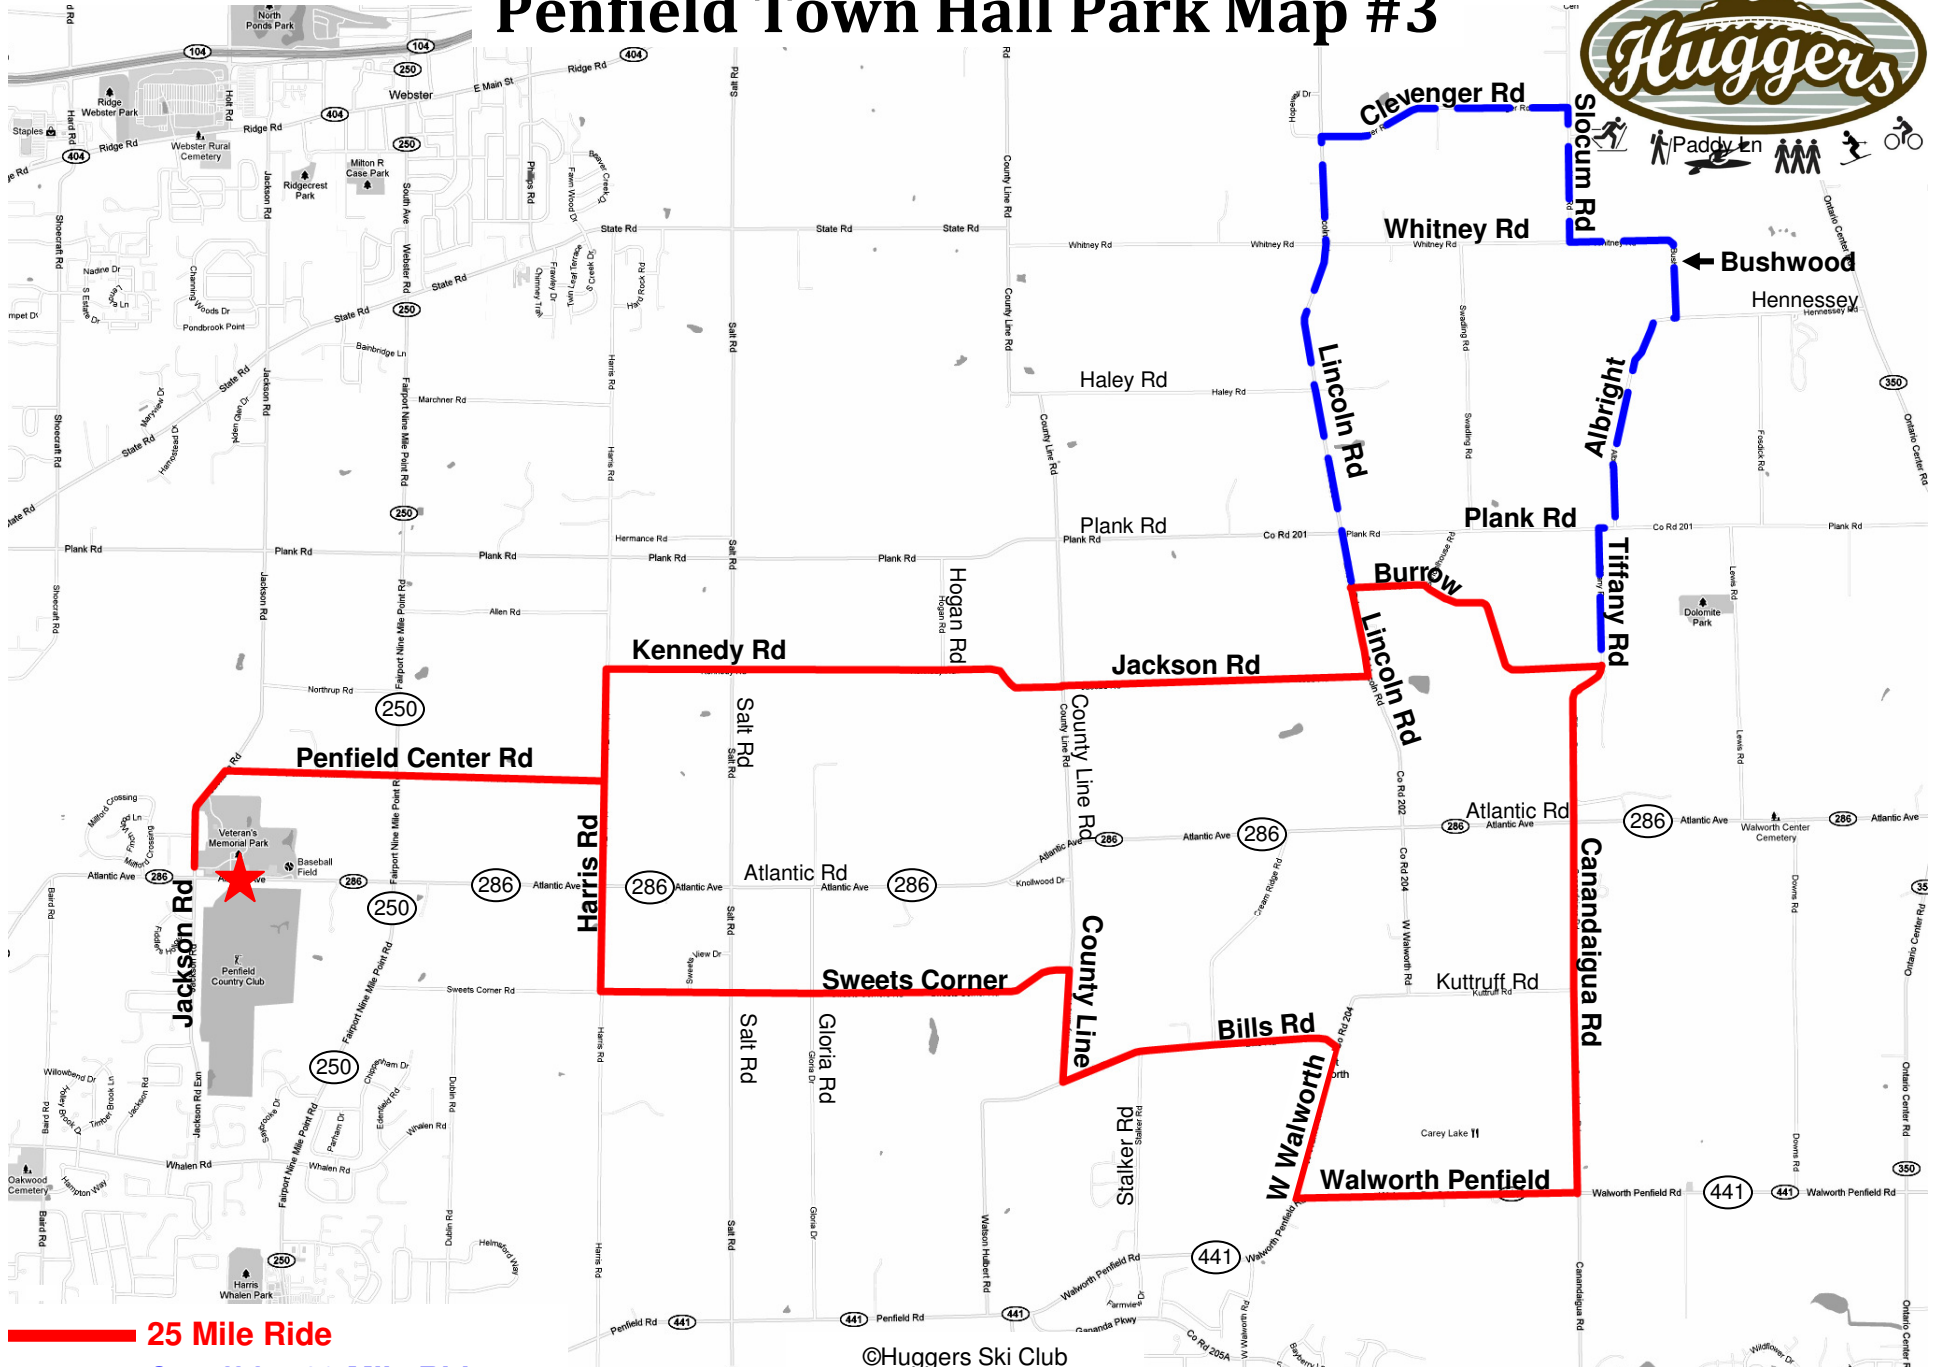

# Penfield Town Hall Park Map #3

**25 Mile Ride**  
**Cutoff for 20 Mile Ride**

©Huggers Ski Club  
<http://huggersskiclub.org>

# Penfield Town Hall Park Map #3

## 25 Mile Ride

0.2	Right onto Jackson Rd
0.3	Right onto Penfield Center Rd
2.1	Left onto Harris Rd
2.6	Right onto Kennedy Rd
4.7	Straight onto Jacobs Rd
6.2	Left onto Lincoln Rd
8.7	Right onto Clevenger Rd
9.9	Right onto South Slocum Rd
10.5	Left onto Whitney Rd/ Bushwood Rd
11.3	Right onto Albright Rd/ Hennessey Rd
12.4	Right onto Plank Rd
12.5	Quick Left onto Tiffany Rd
13.9	Straight onto Canandaigua Rd
15.7	Right onto Rt 441
17.0	Right onto West Walworth Rd
17.7	Left onto Bills Rd
19.0	Right onto County Line Rd
19.5	Left onto Sweets Corner Rd
21.7	Right onto Harris Rd
22.7	Left onto Penfield Center Rd
24.5	Left onto Jackson Rd
24.7	Left into Penfield Town Hall Park

## 20 Mile Ride

0.2	Right onto Jackson Rd
0.3	Right onto Penfield Center Rd
2.1	Left onto Harris Rd
2.6	Right onto Kennedy Rd
4.7	Straight onto Jacobs Rd
6.2	Left onto Lincoln Rd
6.6	Right onto Burrows Rd
8.0	Right onto Tiffany Rd
8.8	Straight onto Canandaigua Rd
10.5	Right onto Rt 441
11.8	Right onto West Walworth Rd
12.5	Left onto Bills Rd
13.8	Right onto County Line Rd
14.3	Left onto Sweets Corner Rd
16.5	Right onto Harris Rd
17.5	Left onto Penfield Center Rd
19.3	Left onto Jackson Rd
19.5	Left into Penfield Town Hall Park