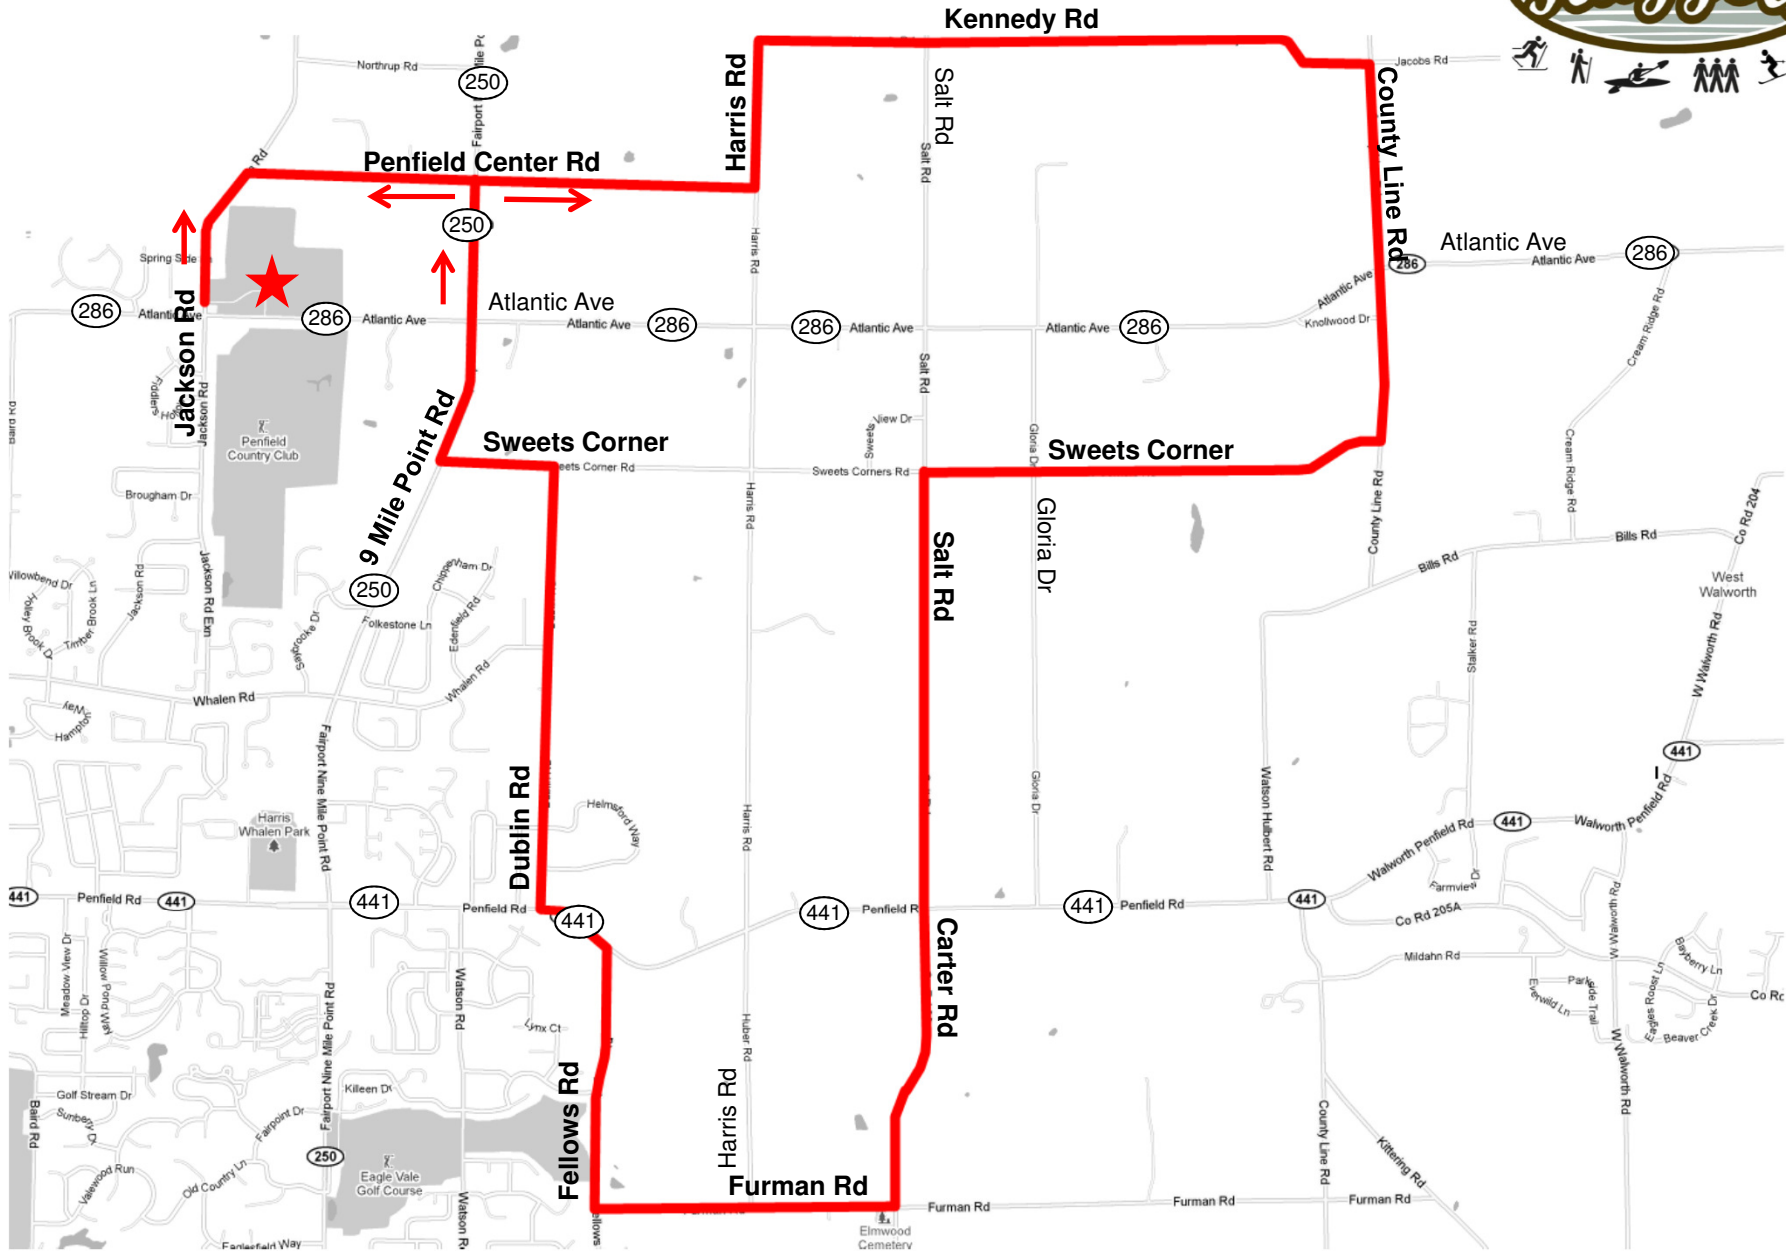

Penfield Town Hall Park #4

Penfield Town Hall Park #4

17 Miles

0.0	Exit Parking Lot Rd
0.1	Right onto Jackson Rd
0.2	Right onto Penfield Center Rd
2.0	Left onto Harris Rd
2.5	Right onto Kennedy Rd
4.6	Right onto County Line Rd
5.9	Right onto Sweets Corner
7.6	Left onto Salt Rd /Carter Rd
10.1	Right onto Furman Rd
11.2	Right onto Fellows Rd
12.1	Left onto 441
12.3	Right onto Dublin Rd
13.9	Left onto Sweets Corner
14.3	Right onto Nine Mile Point Rd
15.3	Left onto Penfield Center Rd
16.1	Left onto Jackson Rd
16.3	Left onto Park Parking Lot Rd