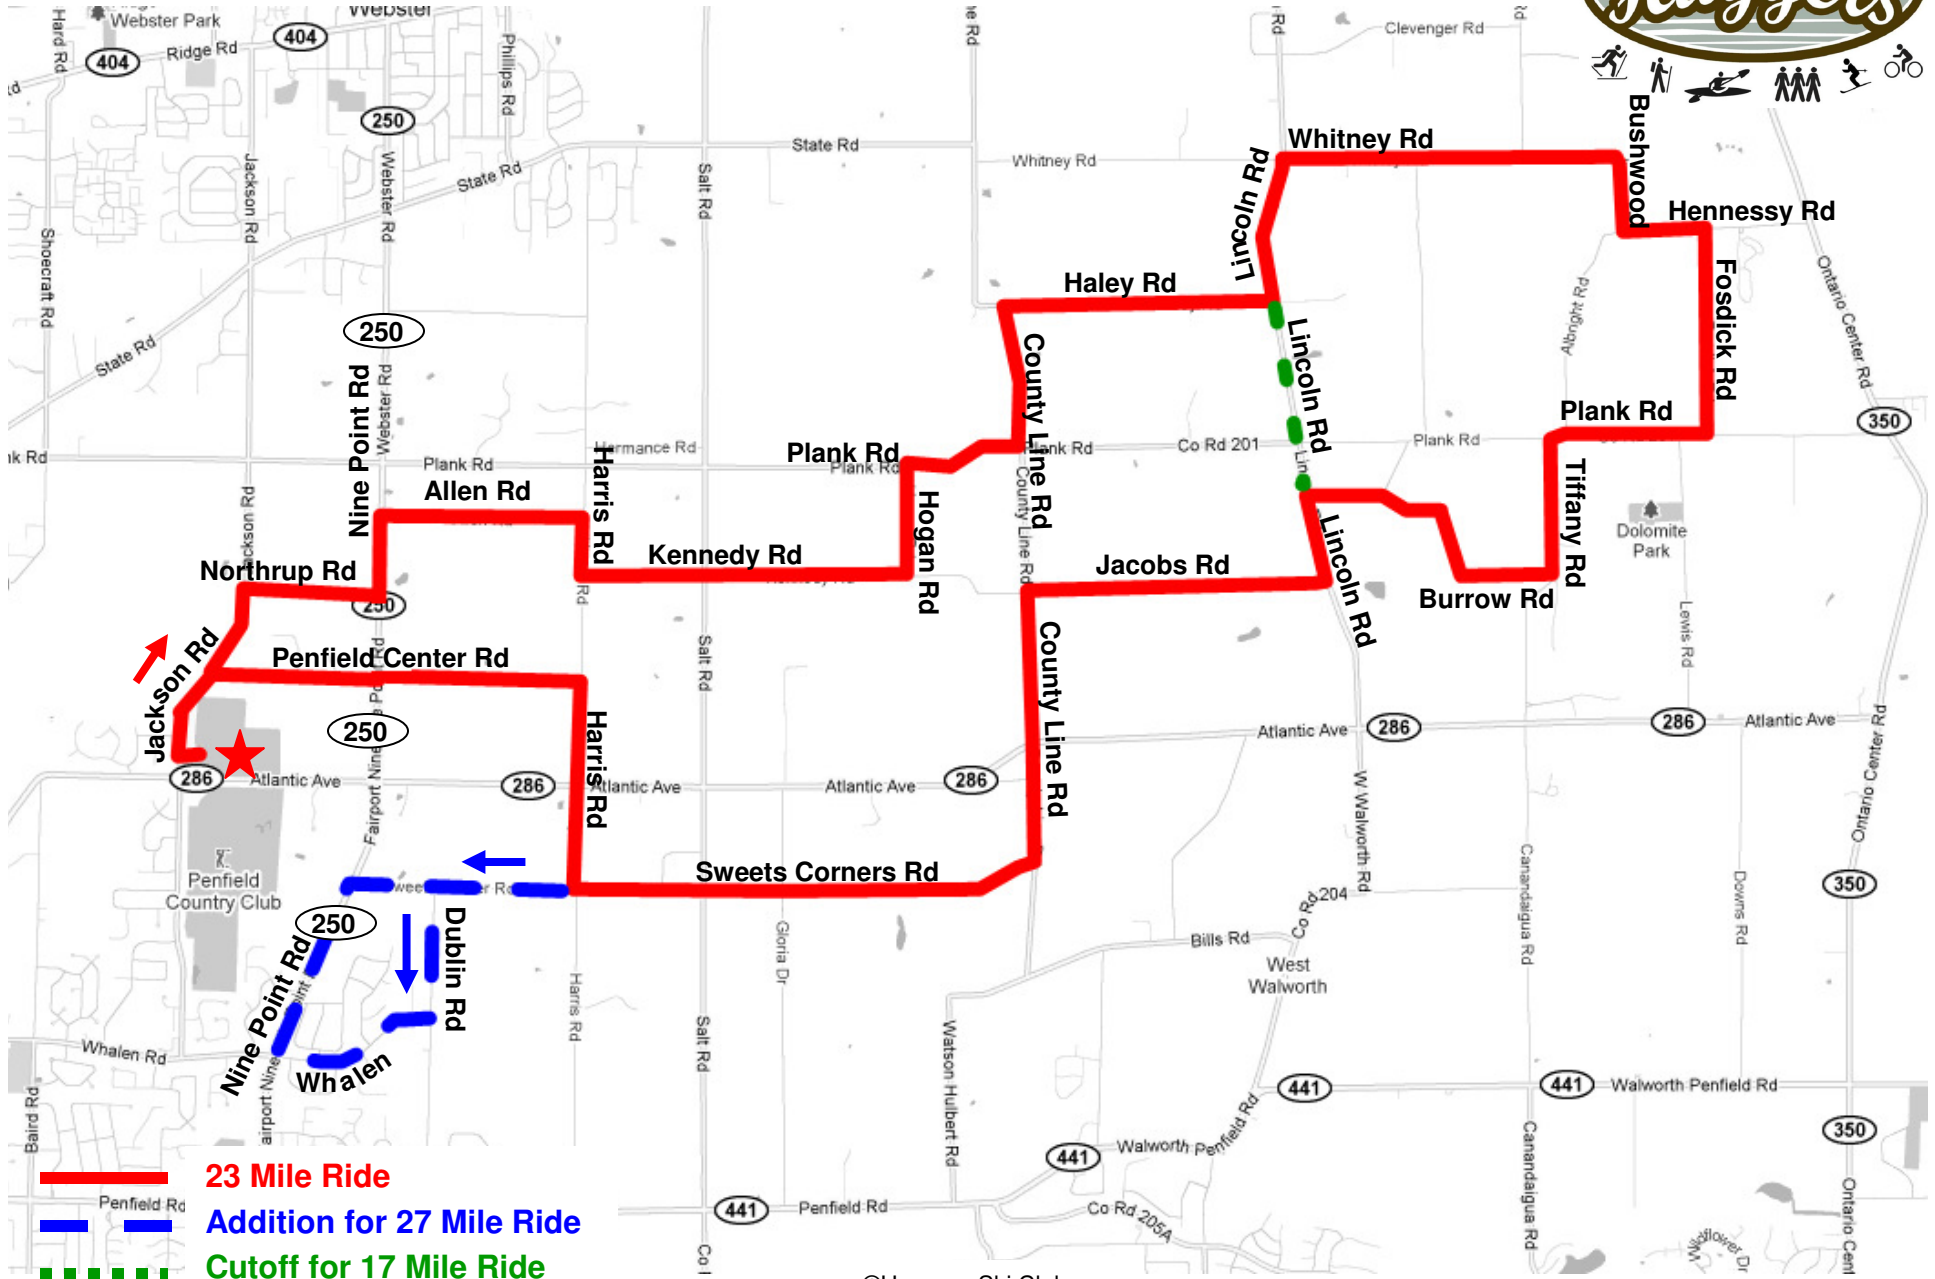

Penfield Town Hall Park Map #2

27 Mile Ride

0.0	Parking Lot Rd
0.3	Right onto Jackson Rd
0.8	Right onto Northrup Rd
1.5	Left onto Rt 250 / Nine Mile Point Rd
1.8	Right onto Allen Rd
2.7	Right onto Harris Rd
3.0	Left onto Kennedy Rd
4.5	Left onto Hogan Rd
5.0	Right onto Plank Rd
5.6	Left onto County Line Rd
6.2	Right onto Haley Rd
7.5	Left onto N Lincoln Rd
8.2	Right onto Whitney Rd / Bushwood Rd
10.2	Left onto Hennessy Rd
10.5	Right onto Fosdick Rd
11.5	Right onto Plank Rd
12.2	Left onto Tiffany Rd
12.9	Right onto Burrows Rd
14.3	Left onto S Lincoln Rd
14.6	Right onto Jacobs Rd
16.1	Left onto County Line Rd
17.3	Right onto Sweets Corners Rd
20.1	Left onto Dublin Rd
20.7	Right onto Whalen Rd
21.5	Right onto Rt 250 / Nine Mile Point Rd
22.4	Right onto Sweets Corners Rd
23.4	Left onto Harris Rd
24.4	Left onto Penfield Center Rd
26.1	Left onto Jackson Rd
26.2	Left into Town Hall

17 Mile Ride

0.0	Parking Lot Rd
0.3	Right onto Jackson Rd
0.8	Right onto Northrup Rd
1.5	Left onto Rt 250 / Nine Mile Point Rd
1.8	Right onto Allen Rd
2.7	Right onto Harris Rd
3.0	Left onto Kennedy Rd
4.5	Left onto Hogan Rd
5.0	Right onto Plank Rd
5.6	Left onto County Line Rd
6.2	Right onto Haley Rd
7.5	Left onto N Lincoln Rd
8.8	Right onto Jacobs Rd
10.3	Left onto County Line Rd
11.5	Right onto Sweets Corner Rd
13.7	Right onto Harris Rd
14.7	Left onto Penfield Center Rd
16.4	Left onto Jackson Rd
16.5	Left into Town Hall Park