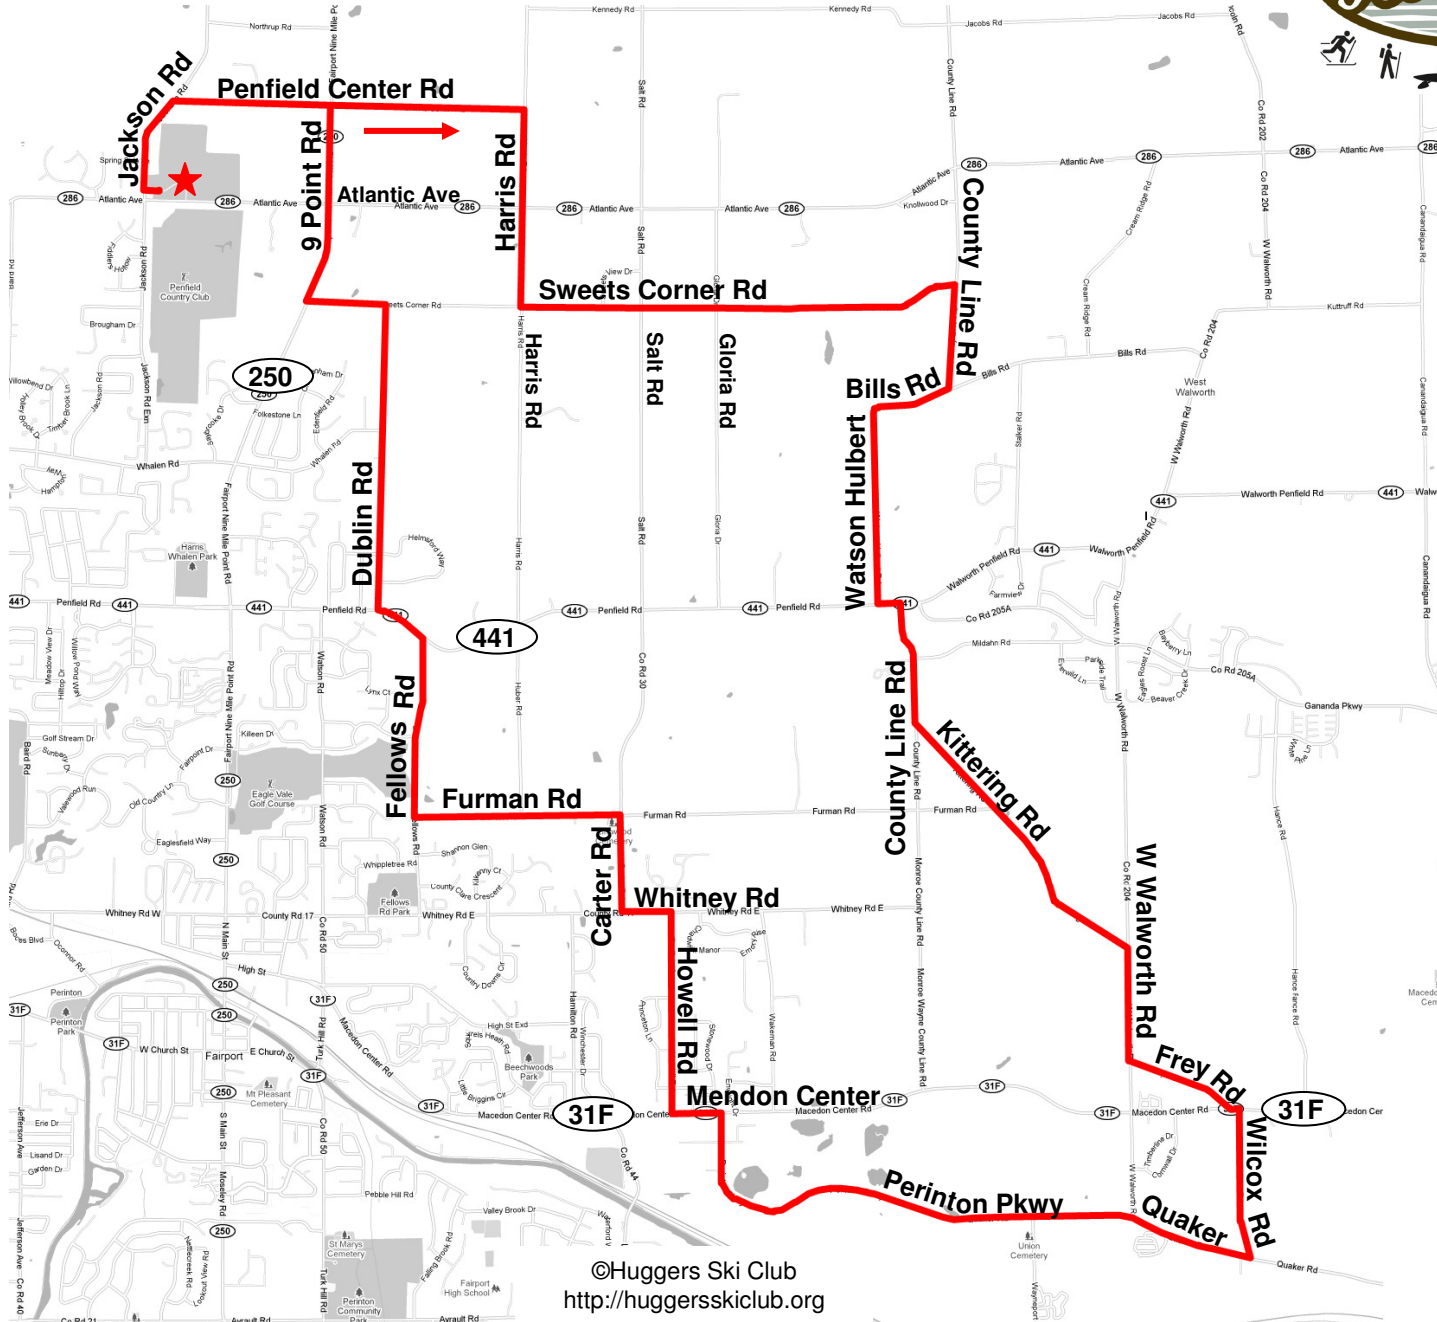

Penfield Town Hall Map # 1

©Huggers Ski Club
<http://huggersskiclub.org>

Penfield Town Hall Map # 1

0.1		Right onto Jackson Rd
0.3		Right onto Penfield Center Rd
2.1		Right onto Harris Rd
3.1		Left onto Sweets Corner Rd
5.3		Right onto County Line Rd
5.8		Right onto Bills Rd / Watson Hulbert Rd
7.2		Left onto Penfield Rd (Rt 441)
7.3		Quick Right onto Monroe Wayne County Line Rd
7.9		Bear Left onto Kittering Rd
9.5		Right onto W Walworth Rd
10.0		Left onto Frey Rd
10.6		Left onto Rt 31F (not marked)
10.6		Quick Rt onto Wilcox Rd
11.4		Right onto Quaker Rd/ Perinton Pkwy
14.5		Left onto Macedon Center Rd
14.8		Right onto Howell Rd
15.8		Left onto Whitney Rd
16.0		Right onto Carter Rd
16.5		Left onto Furman Rd
17.6		Right onto Fellows Rd
18.5		Left onto Rt 441(not marked)
18.8		Right onto Dublin Rd
20.3		Left onto Sweets Corner Rd
20.7		Right onto Nine Point Rd (Rt 250)
21.7		Left onto Penfield Center Rd
22.5		Left onto Jackson Rd
22.7		Left into Parking Lot