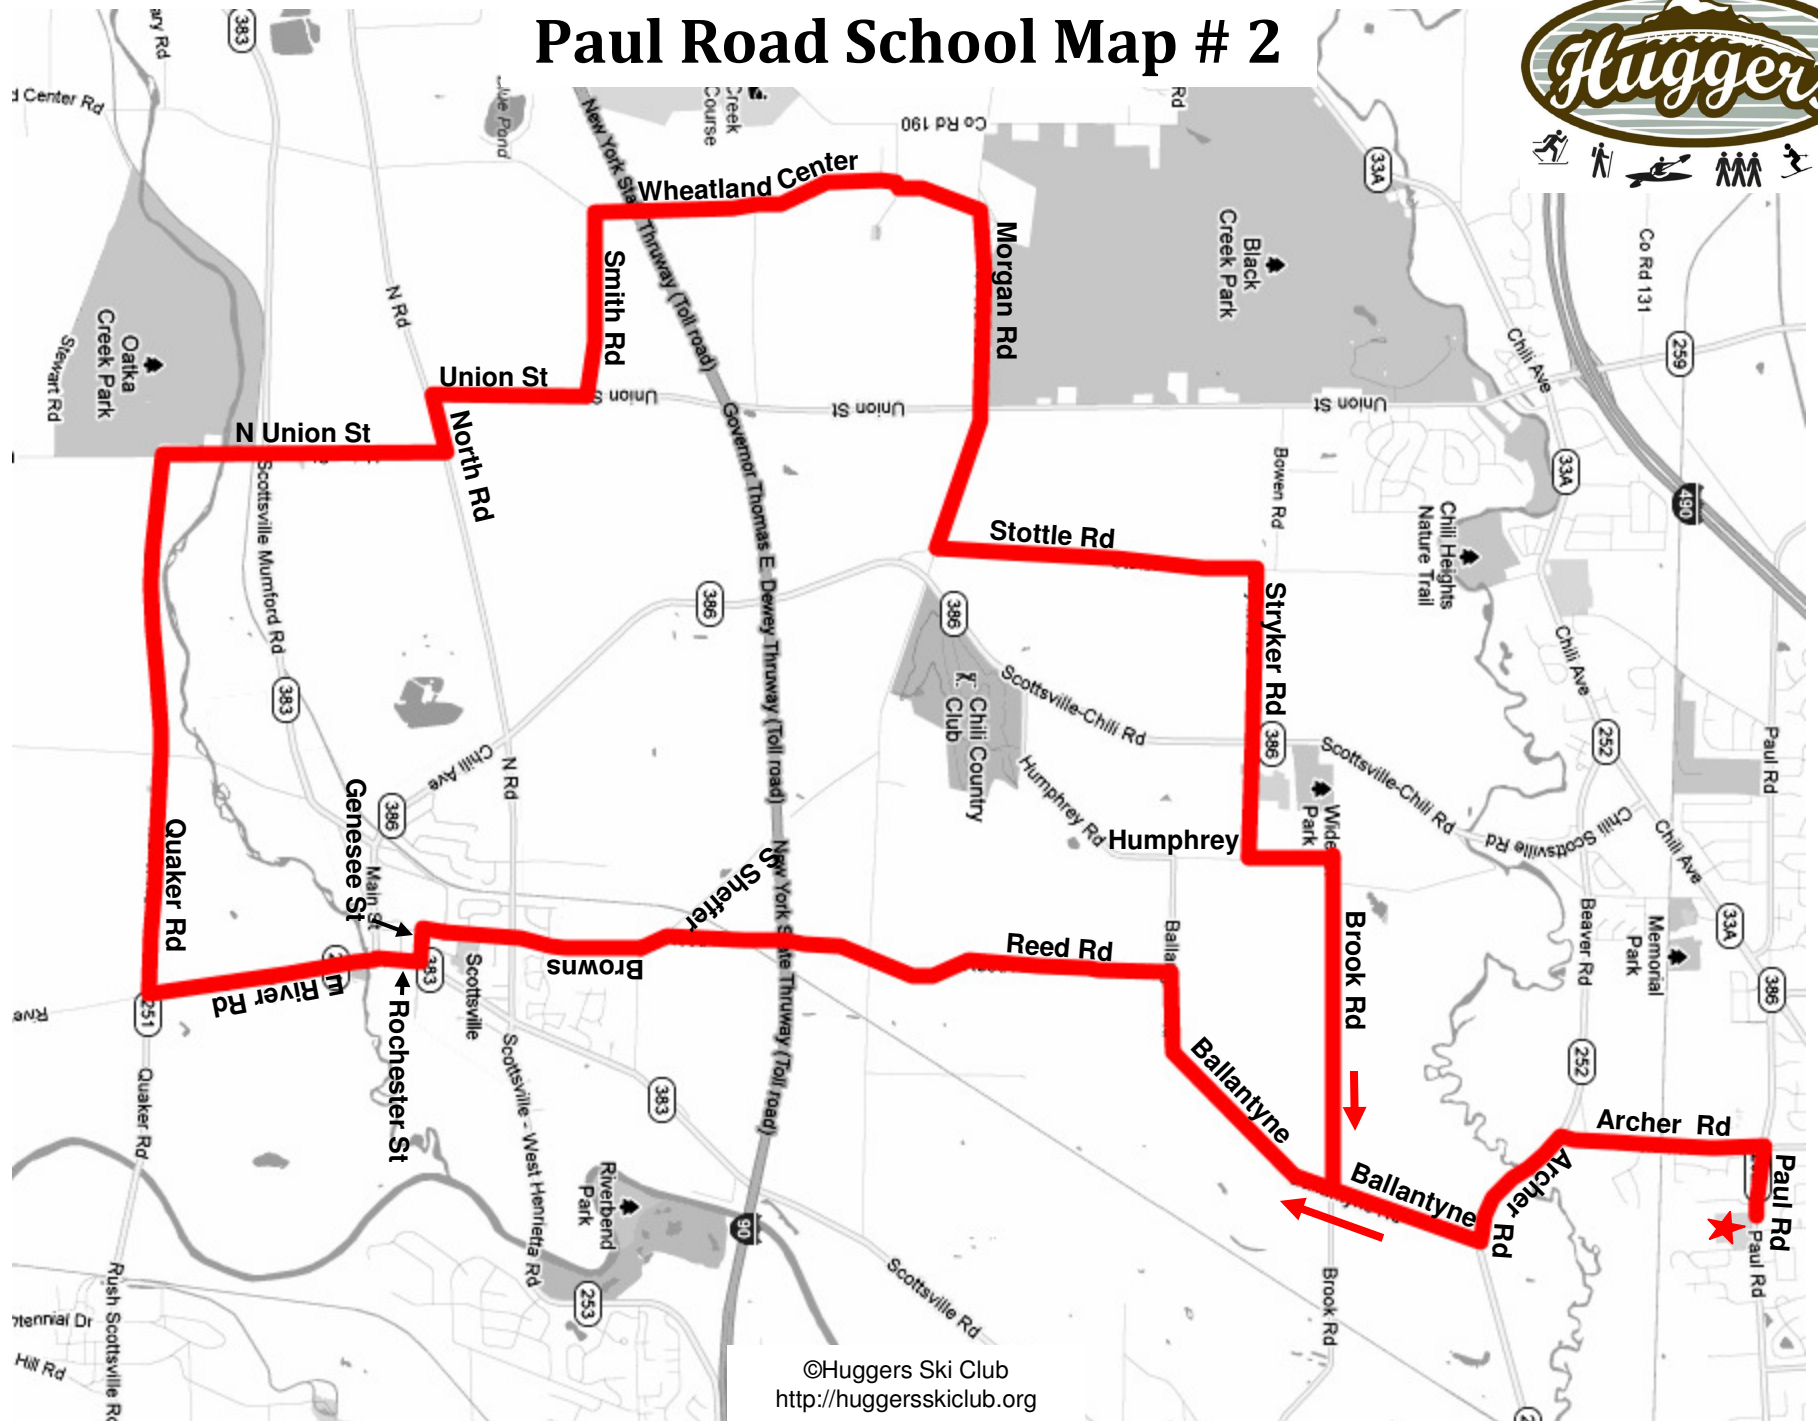

Paul Road School Map # 2

Paul Road School Map # 2

0.0	Left onto Paul Rd
0.3	Left onto Archer Rd
1.2	Left onto Archer Rd
1.8	Right onto Ballantyne Rd
3.8	Left onto Reed Rd
6.0	Slight Left onto S Sheffer Rd
6.1	Slight Right onto Browns Rd
7.1	Left onto Genesee St
7.3	Right onto Rochester St
7.4	Straight onto E River Rd (Rt 251)
8.4	Right onto Quaker Rd
10.8	Right onto Union St
12.0	Left onto North Rd
12.3	Right onto Union St
13.0	Left onto Smith Rd
13.8	Right onto CR 174/ Wheatland Center Rd
15.1	Right onto Clifton Rd/ CR 135
15.1	Straight onto CR 174/Wheatland Center Rd
15.5	Right onto Morgan Rd
17.0	Left onto Stottle Rd
18.4	Right onto Stryker Rd
19.7	Left onto Humphrey Rd
20.1	Straight onto Brook Rd
21.4	Left onto Ballyntine Rd
22.1	Left onto Archer Rd
22.7	Right onto Archer Rd
23.6	Right onto Paul Rd
23.9	Right into School parking lot