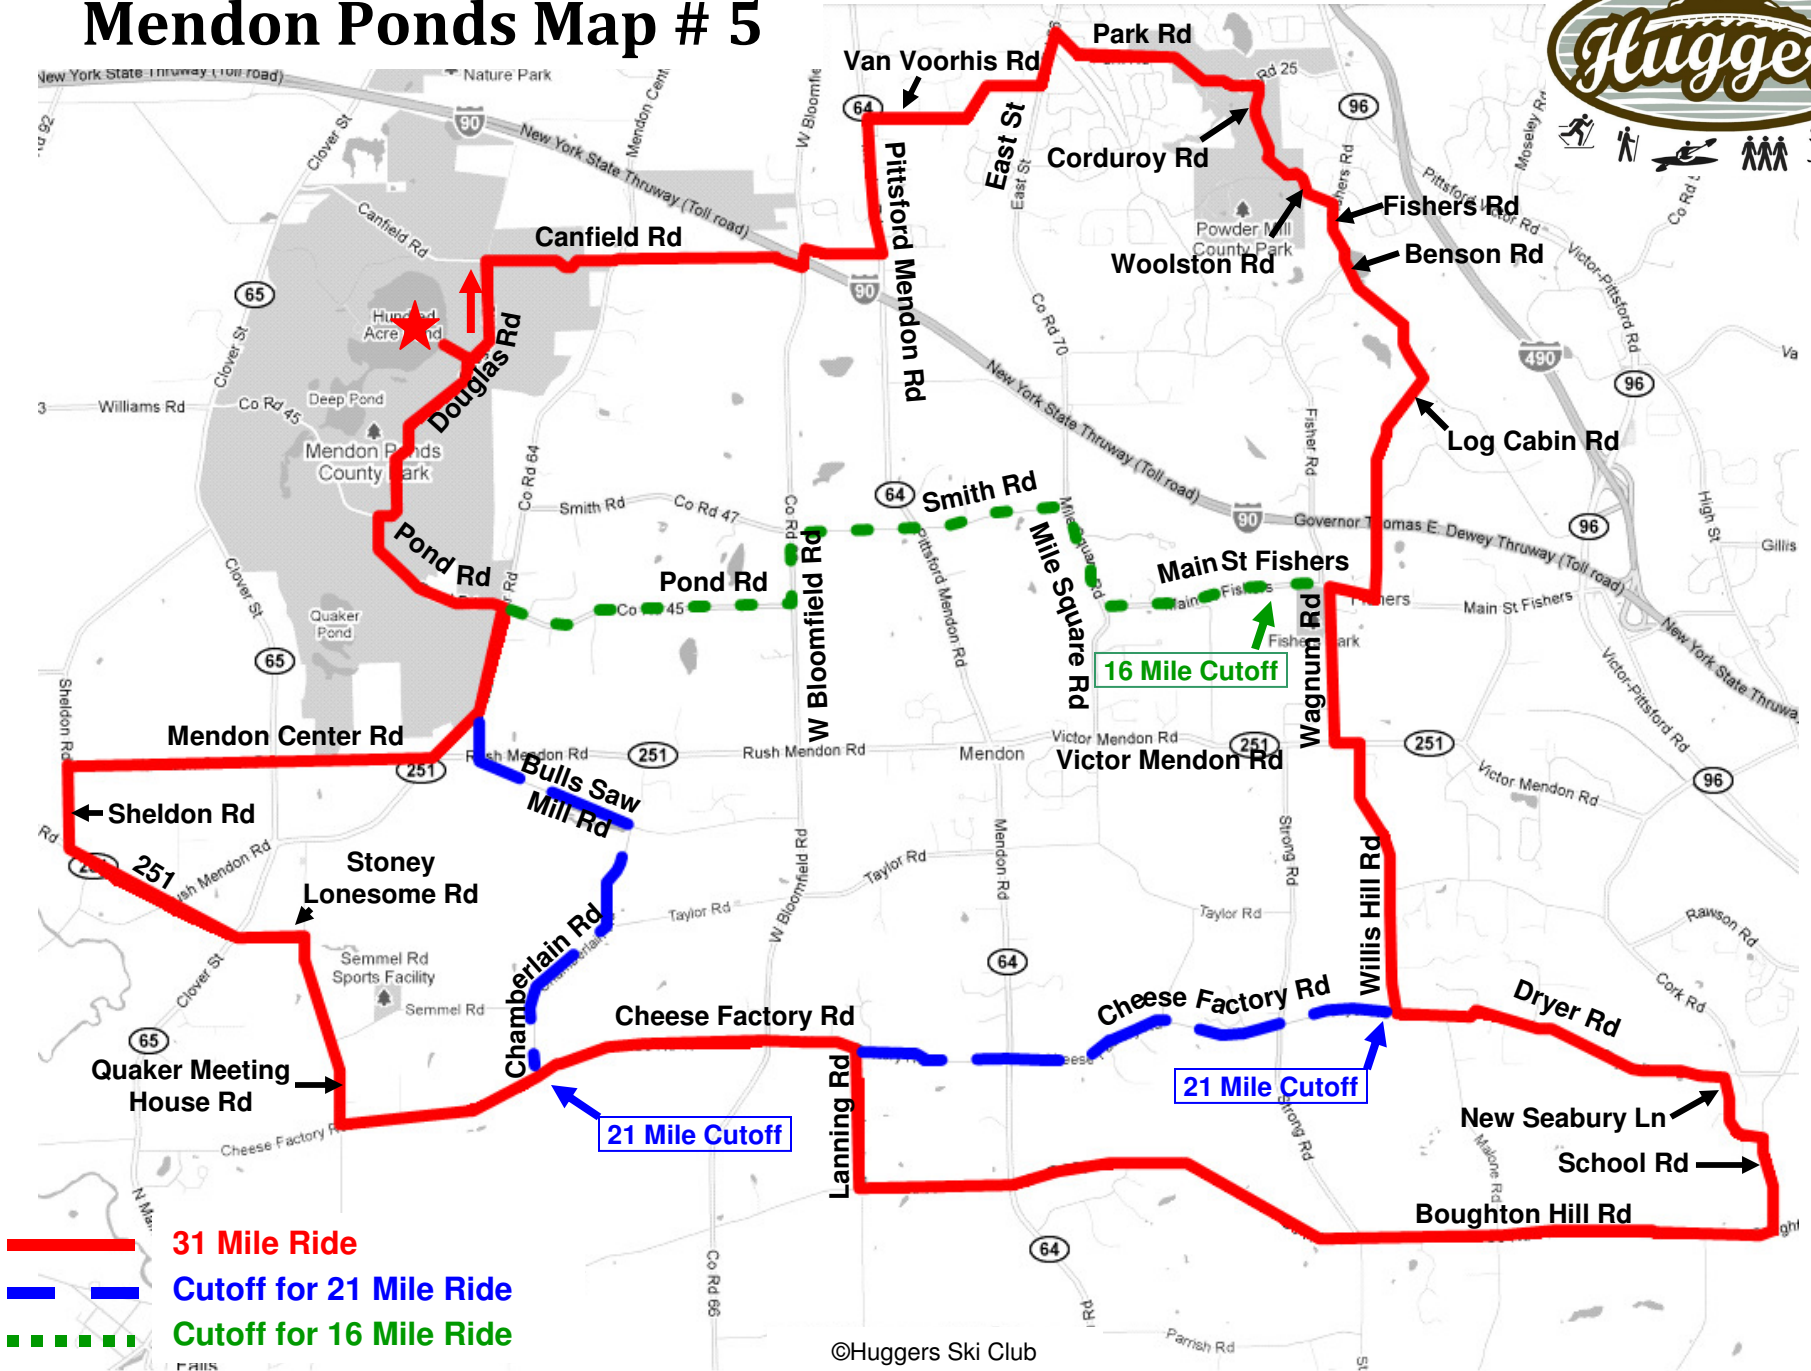

Mendon Ponds Map # 5

- 31 Mile Ride
- Cutoff for 21 Mile Ride
- - - - - Cutoff for 16 Mile Ride

Mendon Ponds Map # 5

Mendon Ponds 31 Miles

0.1	Left onto Douglas Rd
0.5	Right onto Canfield Rd
1.1	Cross Mendon Center Rd
2.1	Left onto W Bloomfield Rd
2.2	Right onto Canfield Rd
2.6	Left onto Pittsford Mendon Rd
3.3	Right onto Van Voorhis Rd
4.3	Left onto East St
4.6	Right onto Park Rd
5.7	Right onto Corduroy Rd
6.3	Left onto Woolston Rd
6.6	Right onto Fishers Rd
6.9	Bear Left onto Benston Rd
7.7	Right onto Log Cabin Rd
8.9	Right onto Main St Fishers
9.1	Left onto Wangum Rd
9.9	Left onto Victor Mendon Rd (Rt 251)
10.0	Right onto Willis Hill Rd
11.5	Left onto Dryer Rd
13.3	Right onto New Seabury Ln
13.7	Right onto School Rd
14.2	Right onto Boughton Hill Rd
19.5	Right onto Lanning Rd
21.0	Left onto Cheese Factory Rd
23.7	Right onto Quaker Meeting House Rd
24.7	Left onto Stoney Lonesome Rd
25.1	Cross Clover St (Rt 65)
25.5	Straight onto Rish Mendon Rd (Rt 251)
26.1	Right onto Sheldon Rd
26.5	Right onto Mendon Center Rd
28.4	Left onto Mendon Center Rd
29.3	Left onto Pond Rd
30.2	Right onto Douglass Rd
31.3	Left into Beach Parking Lot

Mendon Ponds 16 Miles

0.1	Left onto Douglas Rd
0.5	Right onto Canfield Rd
1.1	Cross Mendon Center Rd
2.1	Left onto W Bloomfield Rd
2.2	Right onto Canfield Rd
2.6	Left onto Pittsford Mendon Rd
3.3	Right onto Van Voorhis Rd
4.3	Left onto East St
4.6	Right onto Park Rd
5.7	Right onto Corduroy Rd
6.3	Left onto Woolston Rd
6.6	Right onto Fishers Rd
6.9	Bear Left onto Benston Rd
7.7	Right onto Log Cabin Rd
8.9	Right onto Main St Fishers
10.3	Right onto Mile Square Rd
10.9	Left onto Smith Rd
12.3	Left onto W. Bloomfield Rd
12.7	Right onto Pond Rd
15.1	Right onto Douglas Rd
16.2	Left into Beach Parking Lot