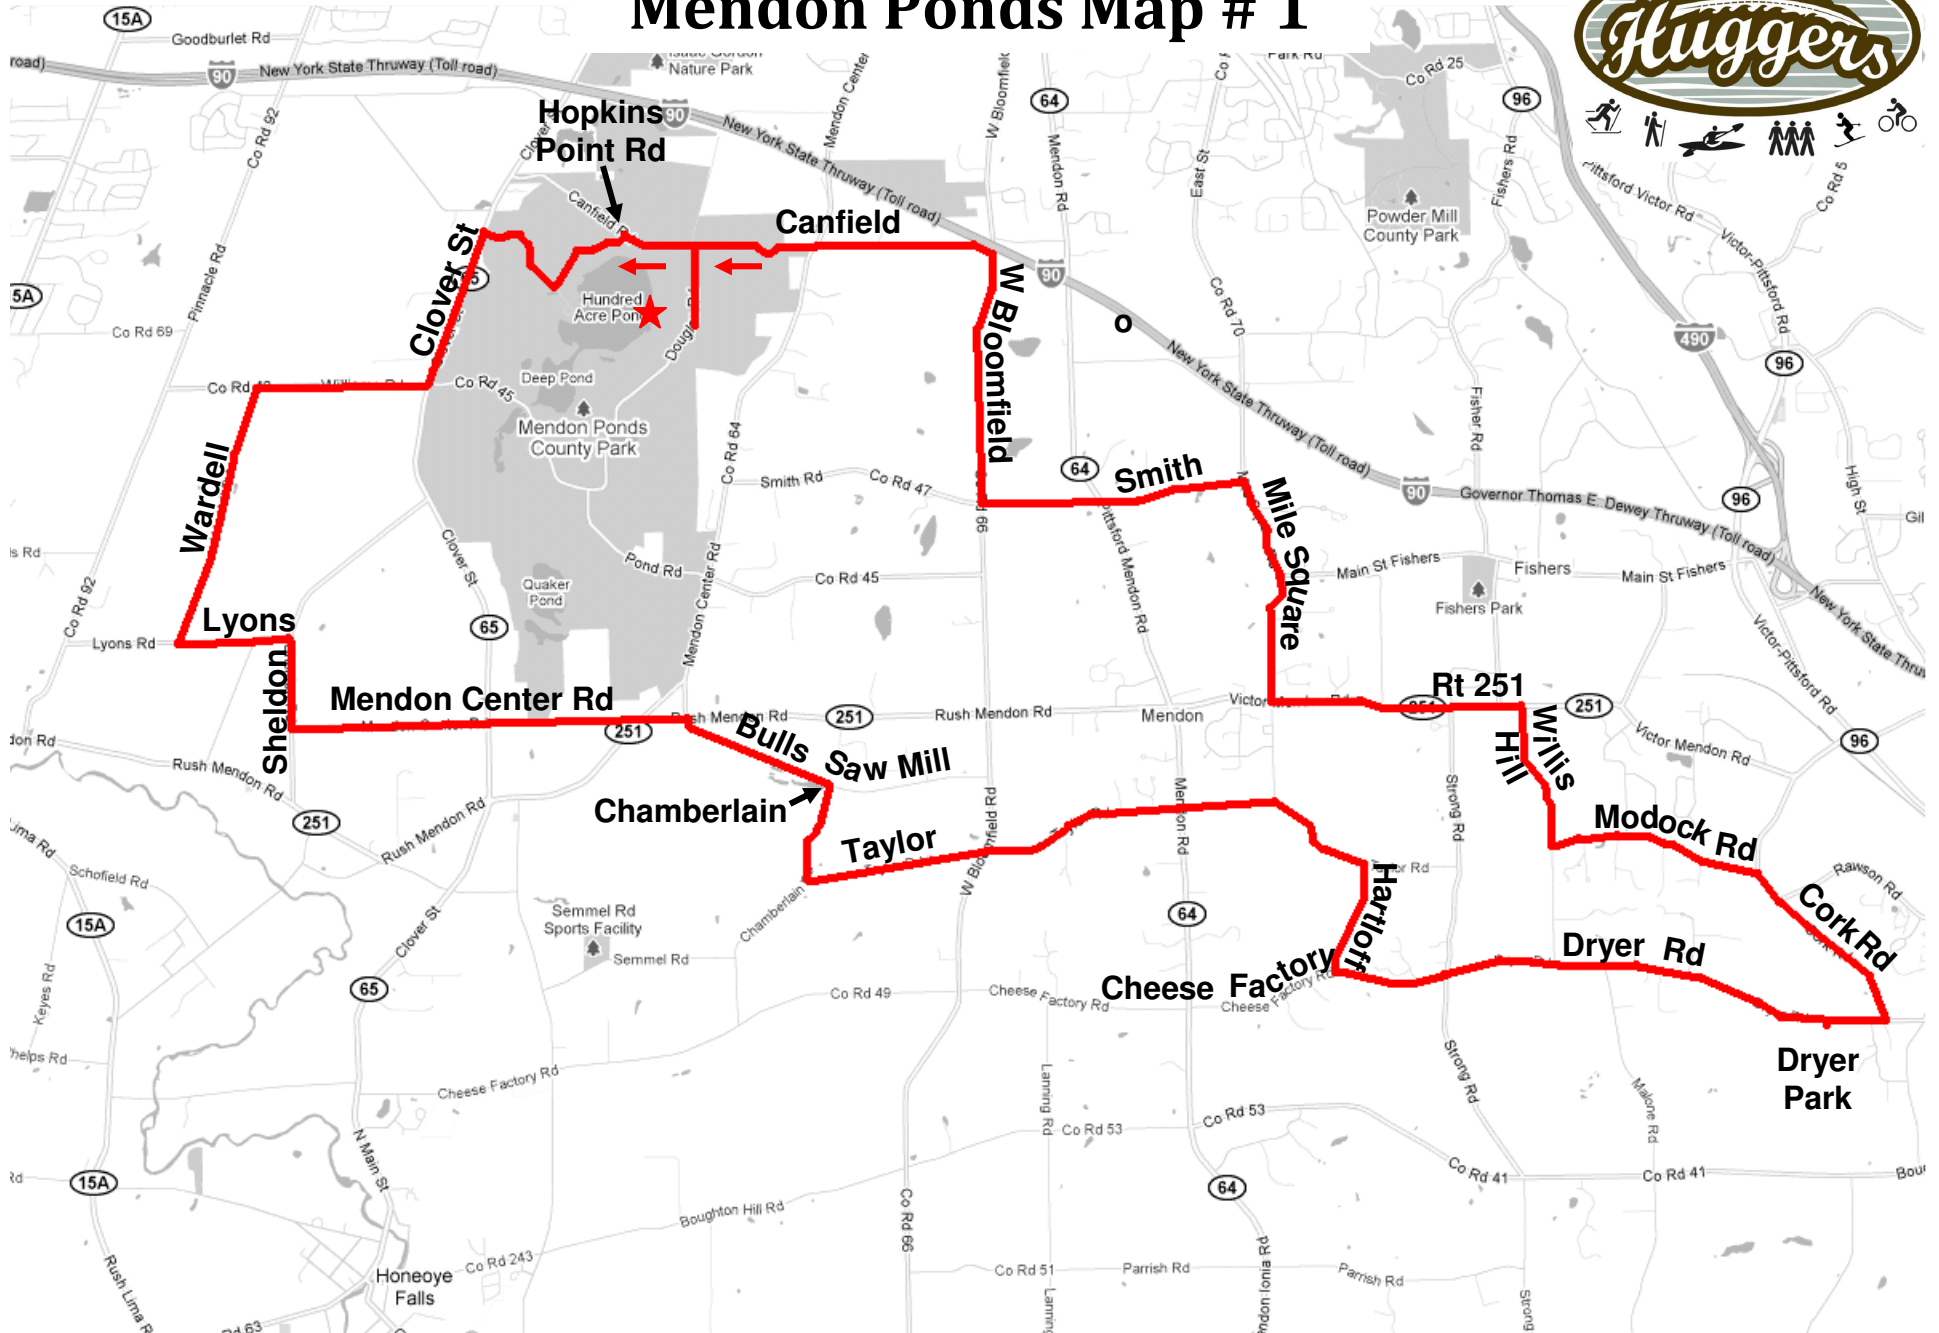

# Mendon Ponds Map # 1

# Mendon Ponds Map # 1

0.1		Left onto Douglass Rd
0.4		Left onto Canfield Rd
0.8		Left onto Hopkins Rd/ Hopkins Point Rd
1.9		Left onto Clover St (rt 65)
2.8		Right onto Williams Rd
3.7		Left onto Wardell Rd
5.1		Left onto Lyons Rd
5.8		Right onto Sheldon Rd
6.2		Left onto Mendon Center Rd
8.1		Straight onto Rt 251
8.4		Right onto Bulls Saw Mill Rd
9.3		Right onto Chamberlain Rd
9.8		Left onto Taylor Rd
13.1		Right onto Hartloff Rd
13.7		Left onto Cheese Factory Rd/Dryer Rd
16.8		Left onto Cork Rd
17.8		Veer Left onto Modock Rd
19.0		Right onto Willis Hill Rd
19.8		Left onto Rt 251
21.2		Right onto Mile Square Rd
22.4		Left onto Smith Rd
23.9		Right onto W Bloomfield Rd
25.3		Left onto Canfield Rd
26.9		Left onto Douglass Rd
27.3		Right into Beach parking Lot