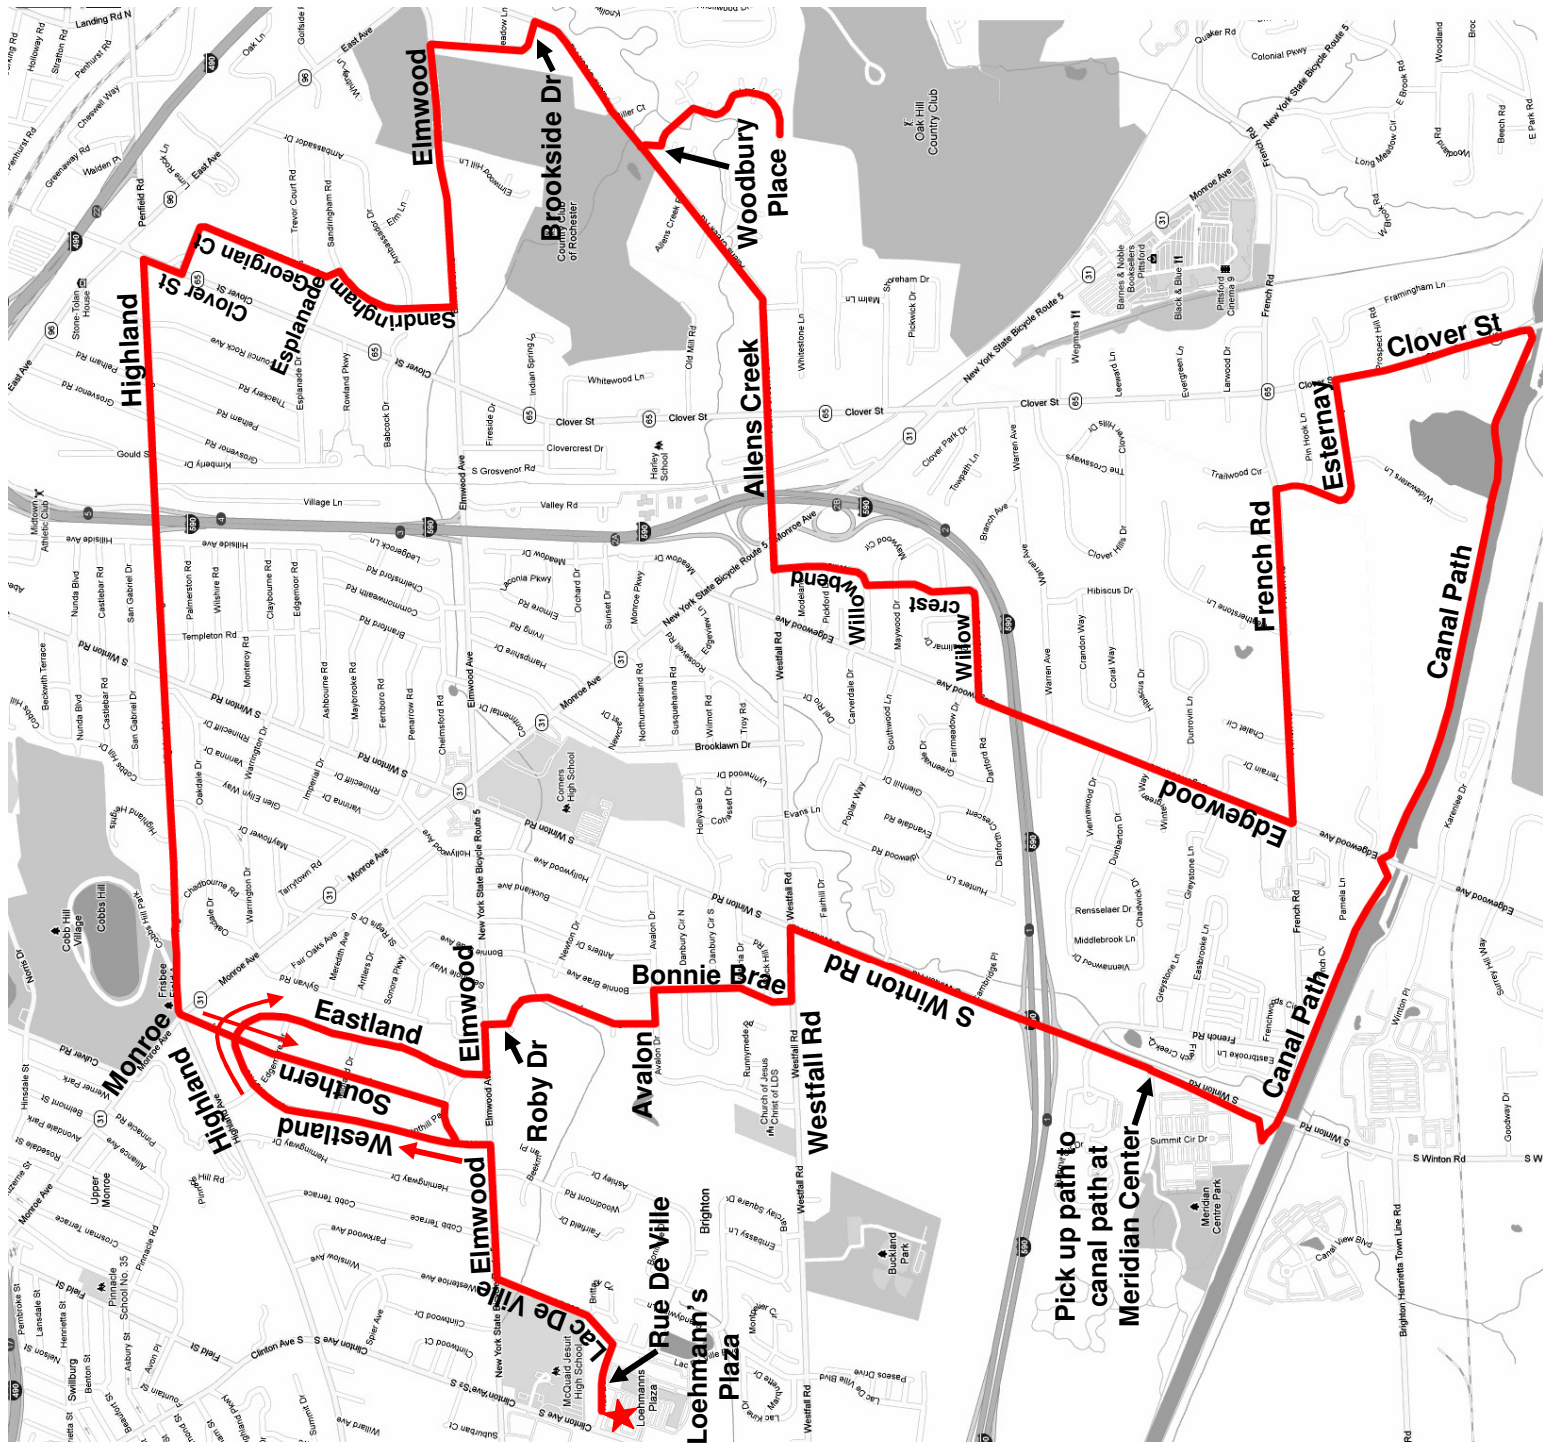

# Loehmann's Plaza Map # 1

Pick up path to  
Meridian Center

# Loehmann's Plaza Map # 1

0.0	Right onto Rue De Ville
0.2	Left onto Lac De Ville
0.5	Right onto Elmwwod Ave
0.8	Left onto Westland Ave
1.5	Straight onto Eastland Ave
2.1	Left onto Elmwood Ave
2.2	Right onto Roby Dr / Vemon Pl
2.7	Left onto Avalon Dr
2.7	Right onto Bonnie Brae Ave
3.1	Left onto Westfall Rd
3.2	Right onto S Winton Rd
4.1	At Meridian Ctr pick up path to Canal Path
4.5	Left onto Canal Path
6.5	Left onto Clover St
7.0	Left onto Esternay Lane
7.4	Left onto French Rd
8.2	Right onto Edgewood Ave
9.0	Right onto Willowcrest Dr
9.5	Right onto Willowbend Rd
9.7	Right onto Allens Creek Rd
10.8	Right onto Woodbury Place
11.2	Follow to cul de sac and head back
11.7	Right onto Allens Creek Rd
12.1	Left onto Brookside Dr
12.4	Left onto Elmwood Ave
13.0	Right onto Sandringham Rd
13.3	Left onto Esplanade Dr
13.3	Quick Right onto Georgian Court Rd
13.7	Right onto Clover St
13.8	Left onto Highland Ave
15.6	Left onto Southern Pkwy
16.2	Right onto Fonthill Park
16.3	Left onto Westland Ave
16.3	Right onto Elmwwod Ave
16.7	Left onto Lac De Ville Blvd
17.0	Right onto Rue De Ville
17.2	Left into Loehmann's Plaza