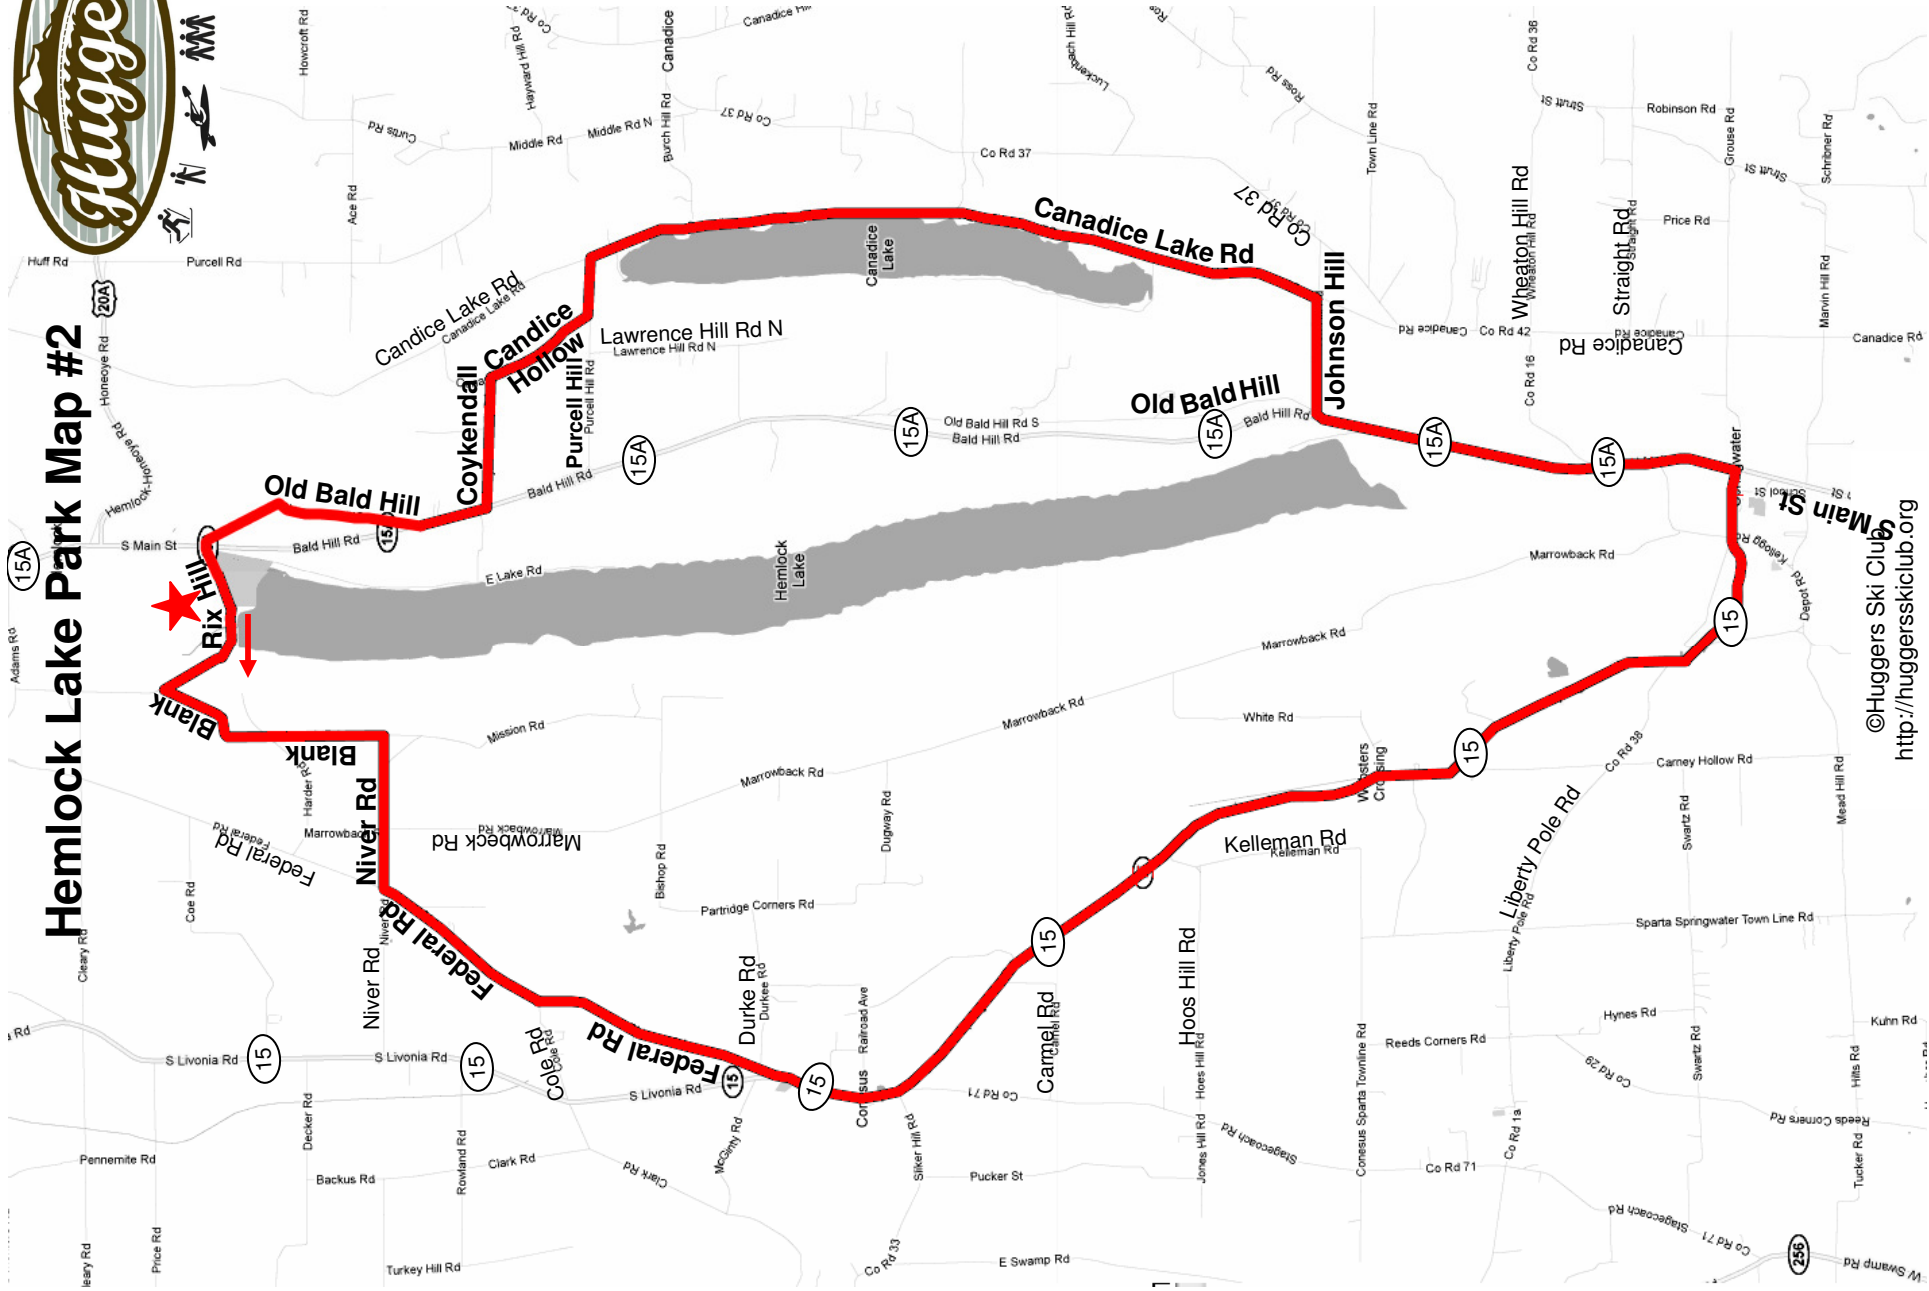

Hemlock Lake Park Map #2

Hemlock Lake Park Map #2

27 Mile Ride

0.1	Left onto Rix Hill Rd
0.9	Left onto Blank Rd
2.5	Right onto Niver Rd
3.5	Left onto Federal Rd
6.5	Straight onto Rt 15
14.6	Left onto Rt 15A
17.3	Right onto Old Bald Hill Rd S
17.4	Right onto Johnson Hill Rd
18.2	Left onto Canadice Lake Rd
23.0	Left onto Purcell Hill Rd
23.4	Right onto Canadice Hollow Rd
24.2	Left onto Coykendall Hill Rd
25.0	Right onto Rt 15A
25.2	Right onto Old Bald Hill Rd
26.9	Straight onto Rix Hill Rd
27.3	Left into Rix Hill Park