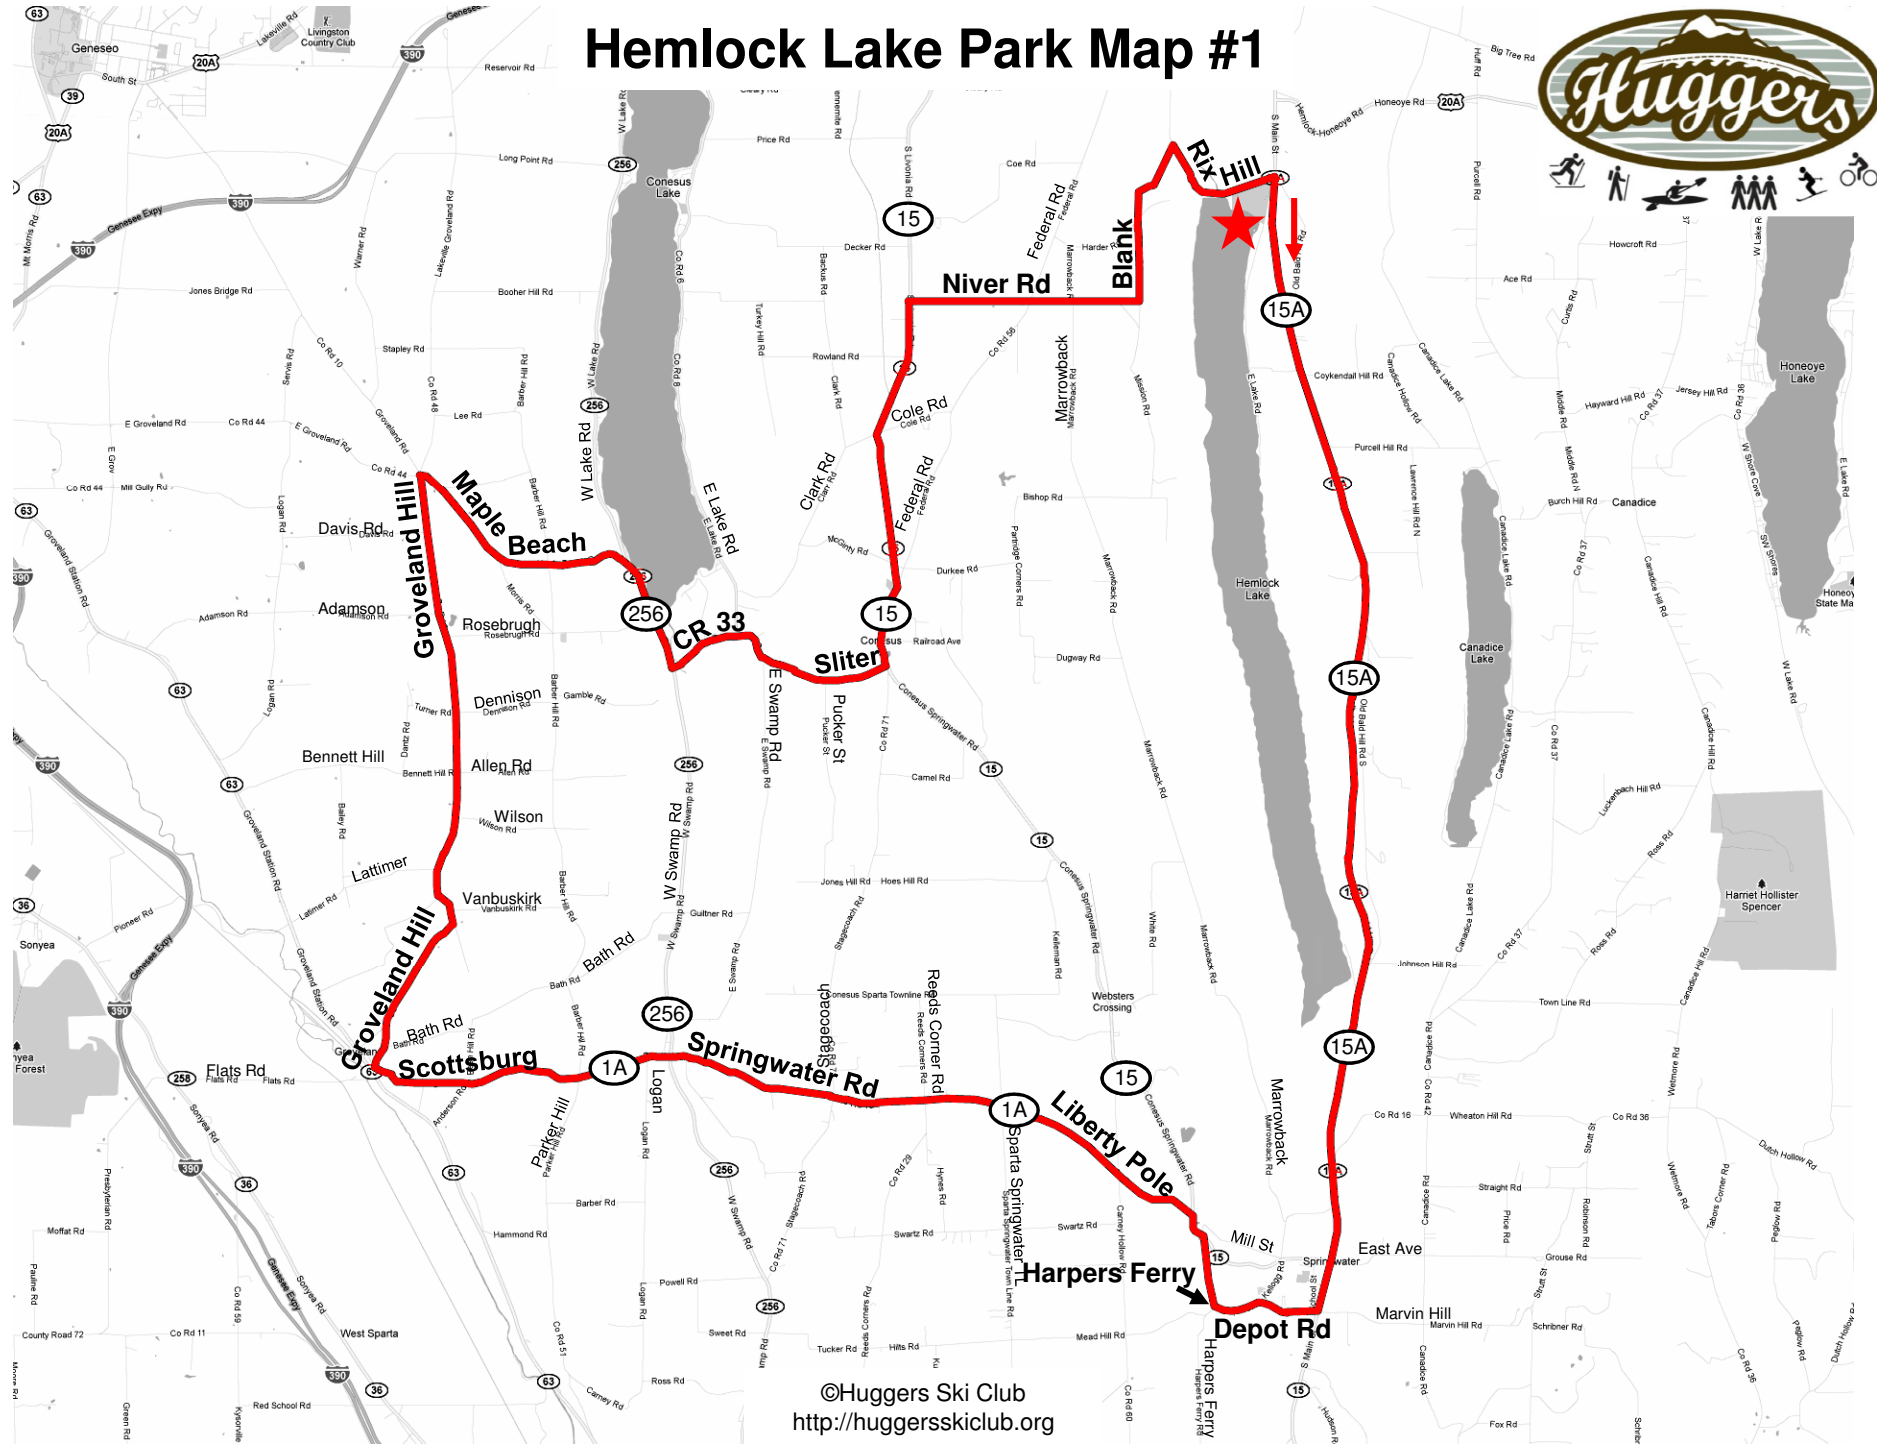

Hemlock Lake Park Map #1

©Huggers Ski Club
<http://huggersskiclub.org>

Hemlock Lake Park Map #1

40 Mile Ride

00	Right onto Rix Hill
0.4	Right onto Rt 15A
11.0	Right onto Depot Rd
11.9	Slight Right onto Harpers Ferry Rd
12.6	Left onto Rt 15
12.9	Left onto Liberty Pole Rd/ CR 38
16.5	Straight onto Springwater Rd/ CR 1A
18.2	Straight onto Scottsburg Rd / CR 1A
20.8	Right onto Groveland Hill Rd/ CR 2
22.3	Bear Left onto Groveland Hill Rd / CR 2
26.5	Right onto Maple Beach Rd / CR 45
28.8	Slight Right onto W Lake Rd / RT 256
29.9	Left onto CR33 / CR 8 / Sliker Hill Rd
32.1	Left onto S Livonia Rd / Rt 15
32.9	Bear Left onto S Livonia Rd / Rt 15
35.5	Right onto Niver Rd
37.6	Left onto Blank Rd
39.2	Right onto Rix Hill
40.1	Right into Parking Lot