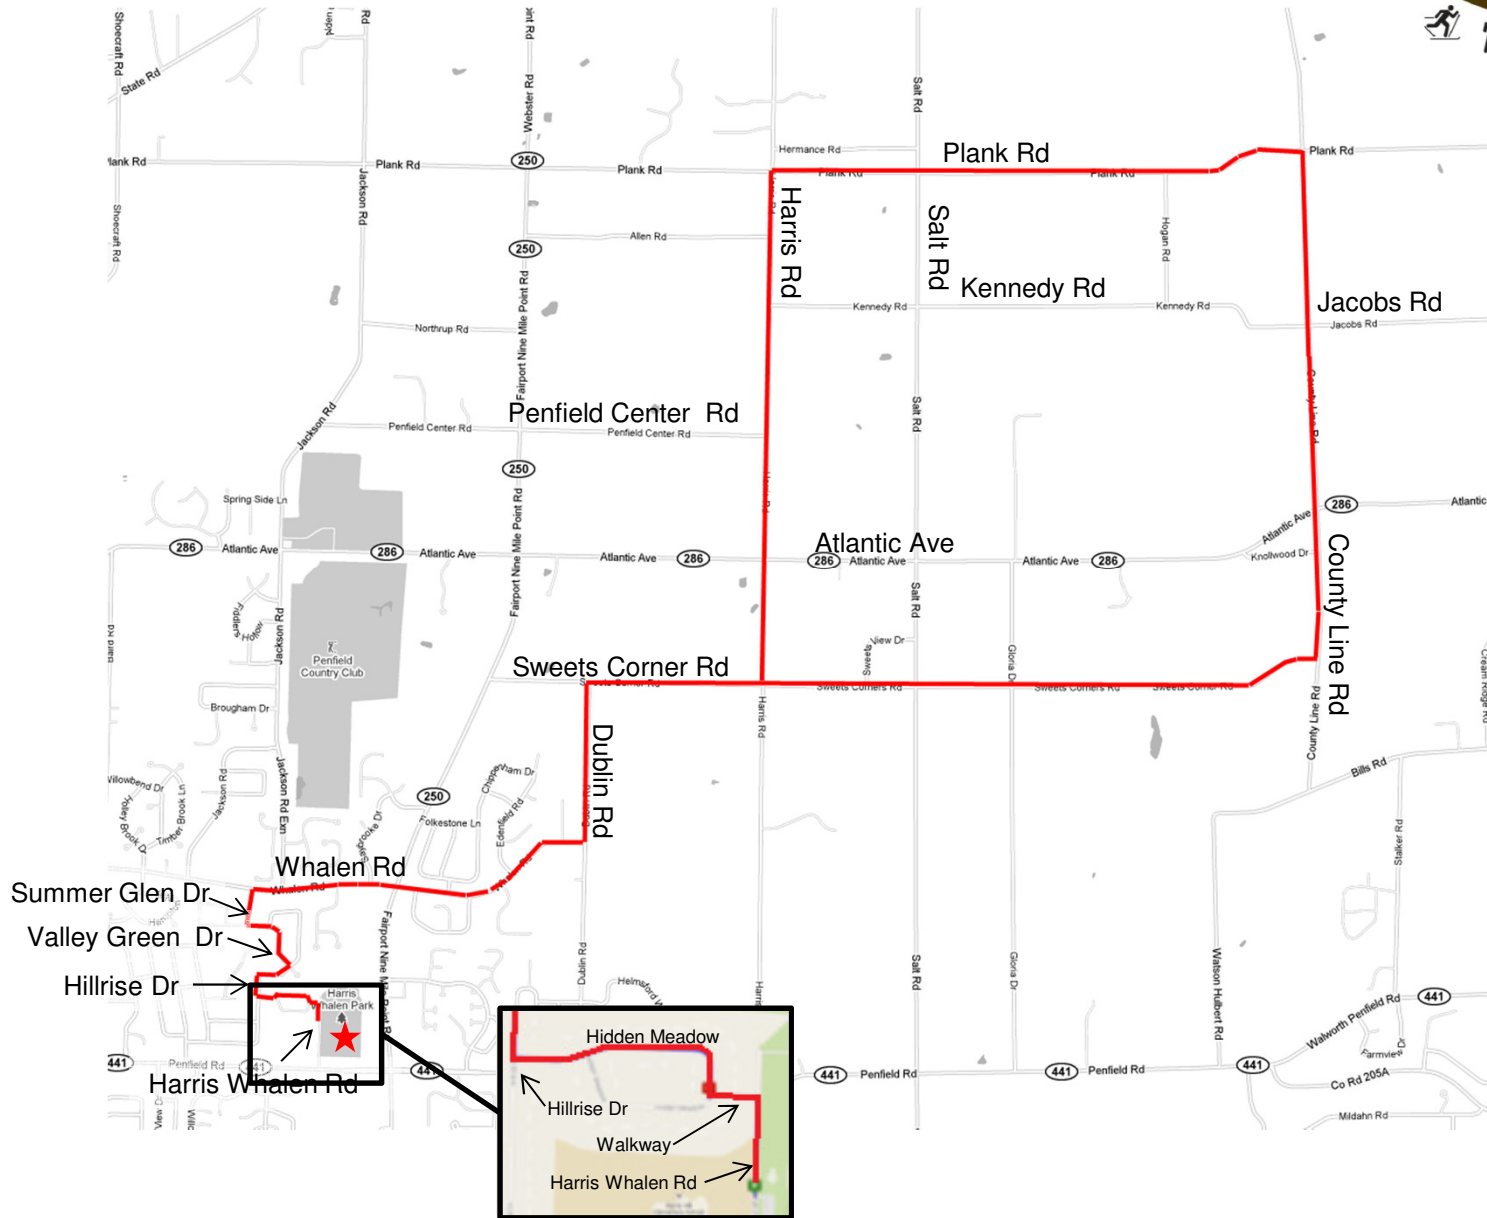

# Harris Whalen Park Map # 1

# Harris Whalen Park Map # 1

0	Right on Harris Whalen Rd
0.1	Left onto walkway
0.14	Right onto Hidden Meadow
0.38	Right onto Hillrise Dr
0.95	Left onto Valley Green Dr
1.23	Right onto Summer Glen Dr
1.38	Right onto Whalen Rd
2.76	Left onto Dublin Rd
3.39	Right onto Sweets Corner Rd
6.28	Left onto County Line Rd
8.87	Left onto Plank Rd
10.96	Left onto Harris Rd
12.98	Right onto Sweets Corner Rd
13.67	Left onto Dublin Rd
14.31	Right onto Whalen Rd
15.7	Left onto Summer Glen Dr
15.85	Left onto Valley Glen Dr
16.14	Right onto Lazy Trail/ Hillside Dr
16.37	Left onto Hidden Meadow
16.61	Left onto walkway
16.65	Right onto Harris Whalen Rd
16.75	Left into park