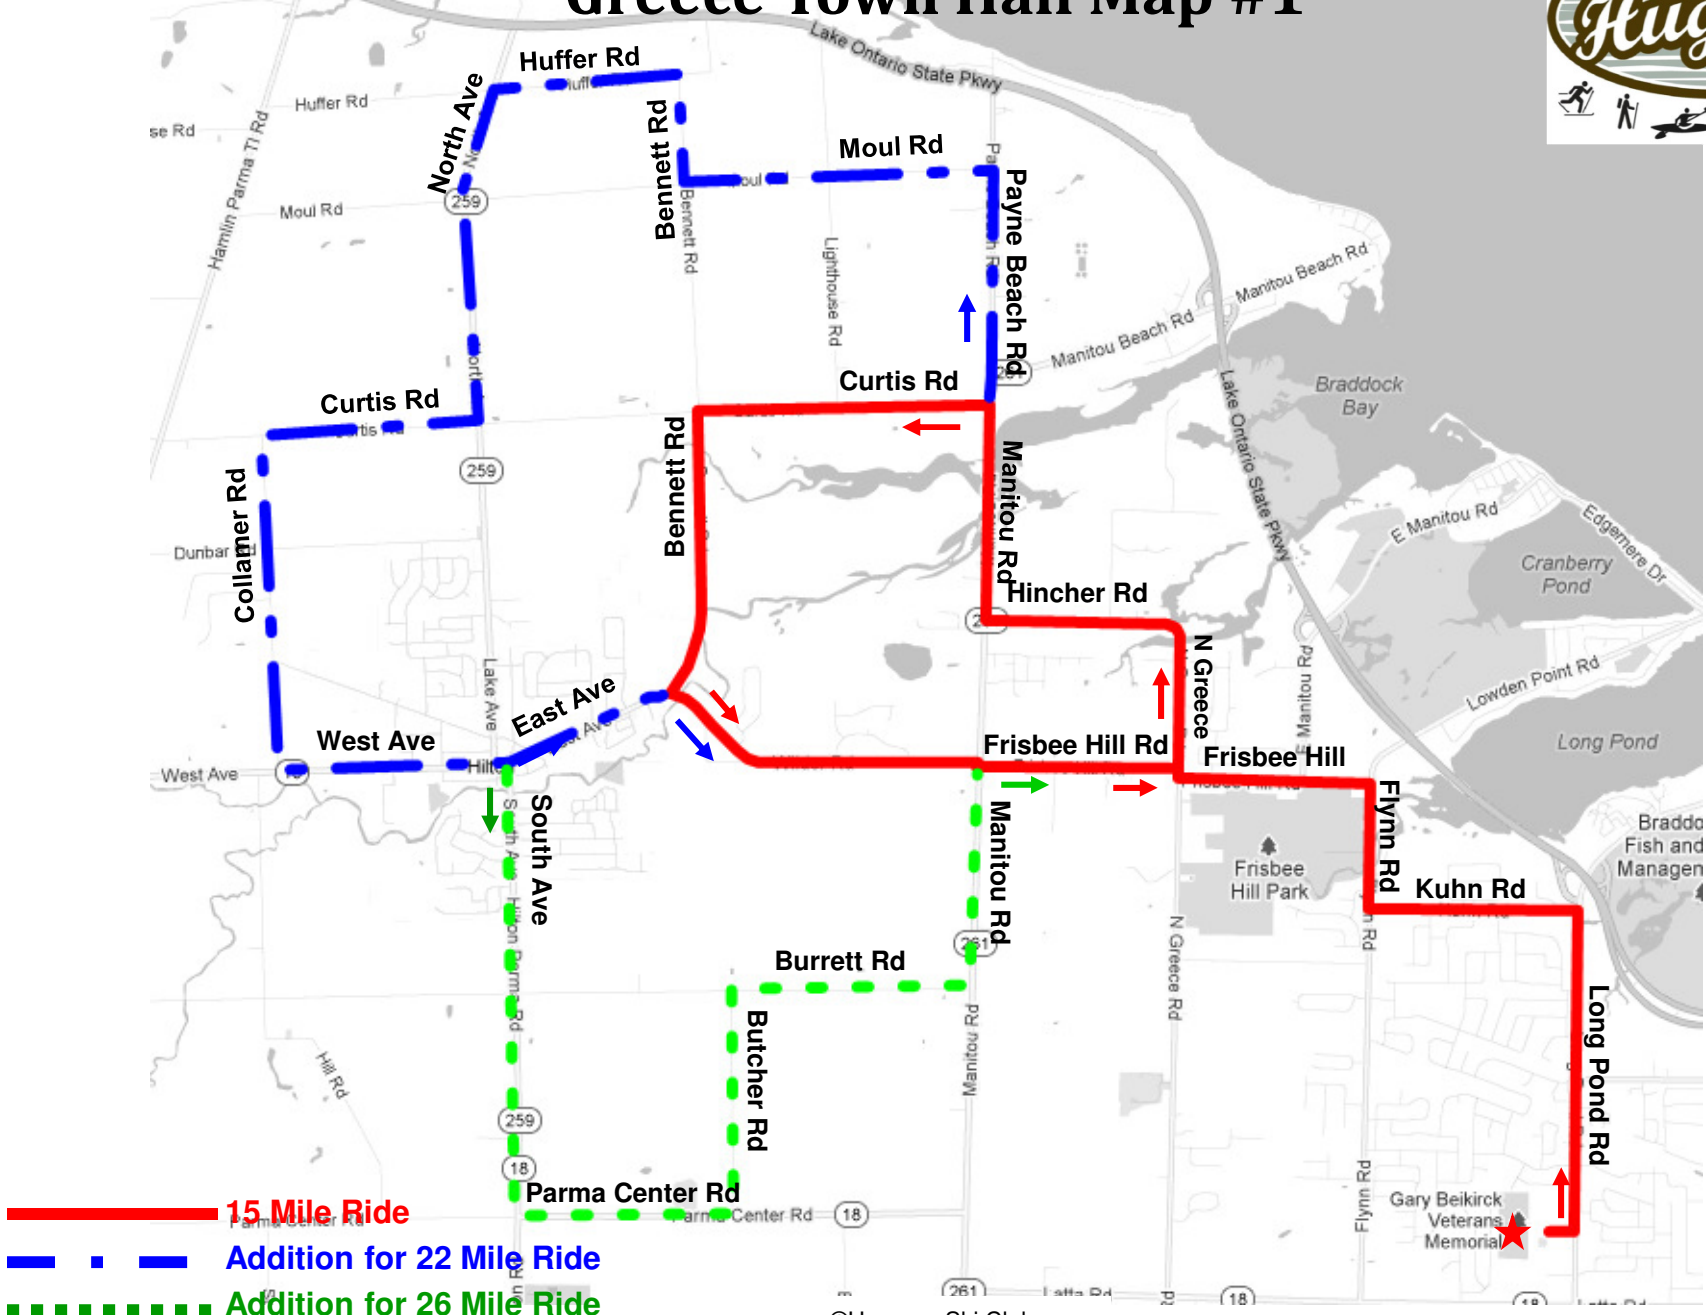

# Greece Town Hall Map #1

## 15 Mile Ride

0.0	Left onto Long Pond Rd
1.4	Left onto Kuhn Rd
2.4	Right onto Flynn Rd
2.9	Left onto Frisbee Hill Rd
3.8	Right onto N Greece Rd / Hincer Rd
5.4	Right onto Manitou Rd
6.3	Left onto Curtis Rd
7.7	Left onto Bennett Rd
9.0	Left onto Wilder Rd
10.5	Straight onto Frisbee Hill Rd
11.4	Right onto N Greece Rd
11.5	Quick left onto Frisbee Hill Rd
12.4	Right onto Flynn Rd
12.9	Left onto Kuhn Rd
13.9	Left onto Long Pond Rd
15.4	Right into parking lot

## 22 Mile Rd

0.0	Left onto Long Pond Rd
1.4	Left onto Kuhn Rd
2.4	Right onto Flynn Rd
2.9	Left onto Frisbee Hill Rd
3.8	Right onto N Greece Rd / Hincer Rd
5.4	Right onto Manitou Rd/ Payne Beach Rd
7.4	Left onto Moul Rd
8.8	Right onto Bennett Rd
9.3	Left onto Huffer Rd
10.1	Left onto North Ave
11.7	Right onto Curtis Rd
12.6	Lefton onto Collamer Rd
14.1	Left onto West Ave
15.2	Straight onto East Ave / Wilder Rd
17.5	Straight onto Frisbee Hill Rd
18.37	Right onto N Greece Rd
18.5	Quick left onto Frisbee Hill Rd
19.4	Right onto Flynn Rd
19.9	Left onto Kuhn Rd
20.9	Left onto Long Pond Rd
22.4	Right into parking lot

## 26 Mile Ride

0.0	Left onto Long Pond Rd
1.4	Left onto Kuhn Rd
2.4	Right onto Flynn Rd
2.9	Left onto Frisbee Hill Rd
3.8	Right onto N Greece Rd / Hincer Rd
5.4	Right onto Manitou Rd/ Payne Beach Rd
7.4	Left onto Moul Rd
8.8	Right onto Bennett Rd
9.3	Left onto Huffer Rd
10.1	Left onto North Ave
11.7	Right onto Curtis Rd
12.6	Lefton onto Collamer Rd
14.1	Left onto West Ave
15.2	Right onto South Ave
17.21	Left onto Parma Center Rd
18.18	Left onto Butcher Rd
19.19	Right onto Burritt Rd
20.28	Left onto Manitou Rd
21.28	Right onto Frisbee Hill Rd
22.16	Right onto N Greece Rd
22.3	Quick left onto Frisbee Hill Rd
23.2	Right onto Flynn Rd
23.7	Left onto Kuhn Rd
24.7	Left onto Long Pond Rd
26.2	Right into parking lot