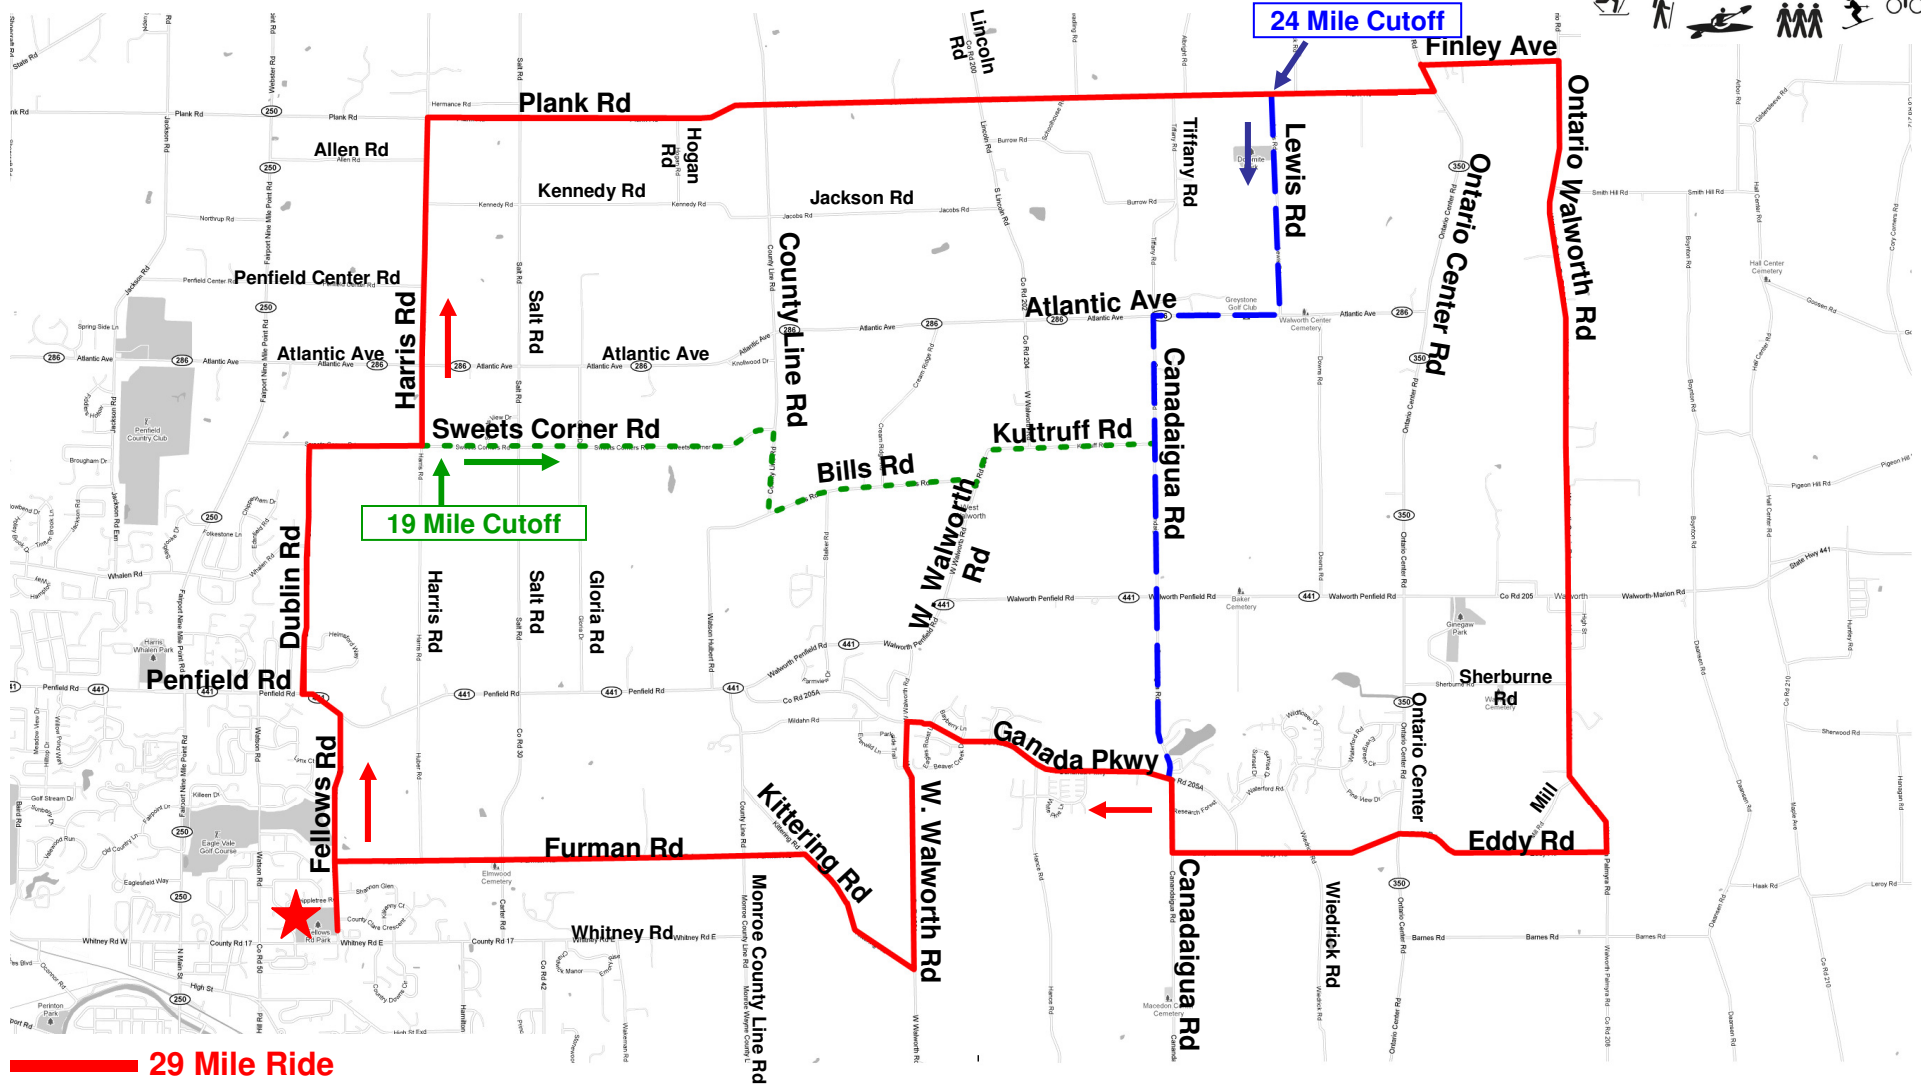

Fellows Park Map # 2

- 29 Mile Ride
- Cutoff for 24 Mile Ride
- - - Cutoff for 19 Mile Ride

Fellows Park Map # 2

Penfield - 29 Miles

0.0	Left onto Fellows Rd
1.3	Left onto Penfield Rd (Rt 441)
1.6	Right onto Dublin Rd
3.1	Right onto Sweets Corner Rd
3.8	Left onto Harris Rd
5.8	Right onto Plank Rd
12.0	Left onto Ontario Center Rd
12.2	Right onto Finley Rd
13.0	Right onto Walworth Ontario Rd
18.0	Left onto Eddy Rd
20.7	Right onto Canadaigua Rd
21.2	Left onto Ganada Pkwy
22.9	Left onto W. Walworth Rd
24.4	Right onto Kittering Rd
25.4	Left onto Furman Rd
28.3	Right onto Fellows Rd
28.8	Left into Fellows Park

Penfield - 24 Miles

0.0	Left onto Fellows Rd
1.3	Left onto Penfield Rd (Rt 441)
1.6	Right onto Dublin Rd
3.1	Right onto Sweets Corner Rd
3.8	Left onto Harris Rd
5.8	Right onto Plank Rd
11.1	Right onto Lewis Rd
12.4	Right onto Atlantic Ave
13.2	Left onto Canadaigua Rd (Tiffinay Rd)
16.1	Right onto Gananda Pkwy
17.8	Left onto W. Walworth Rd
19.3	Right onto Kittering Rd
20.3	Left onto Furman Rd
23.2	Right onto Fellows Rd
23.7	Left into Fellows Park

Penfield - 19 Miles

0.0	Left onto Fellows Rd
1.3	Left onto Penfield Rd (Rt 441)
1.6	Right onto Dublin Rd
3.1	Right onto Sweets Corner Rd
6.0	Right onto County Line
6.5	Left onto Bills Rd
7.9	Left onto Kuttruff Rd (W. Walworth Rd)
9.1	Right onto Canadaigua Rd
11.2	Right onto Gananda Pkwy
12.9	Left onto W. Walworth Rd
14.4	Right onto Kittering Rd
15.5	Left onto Furman Rd
18.3	Right onto Fellows Rd
18.8	Left into Fellows Park