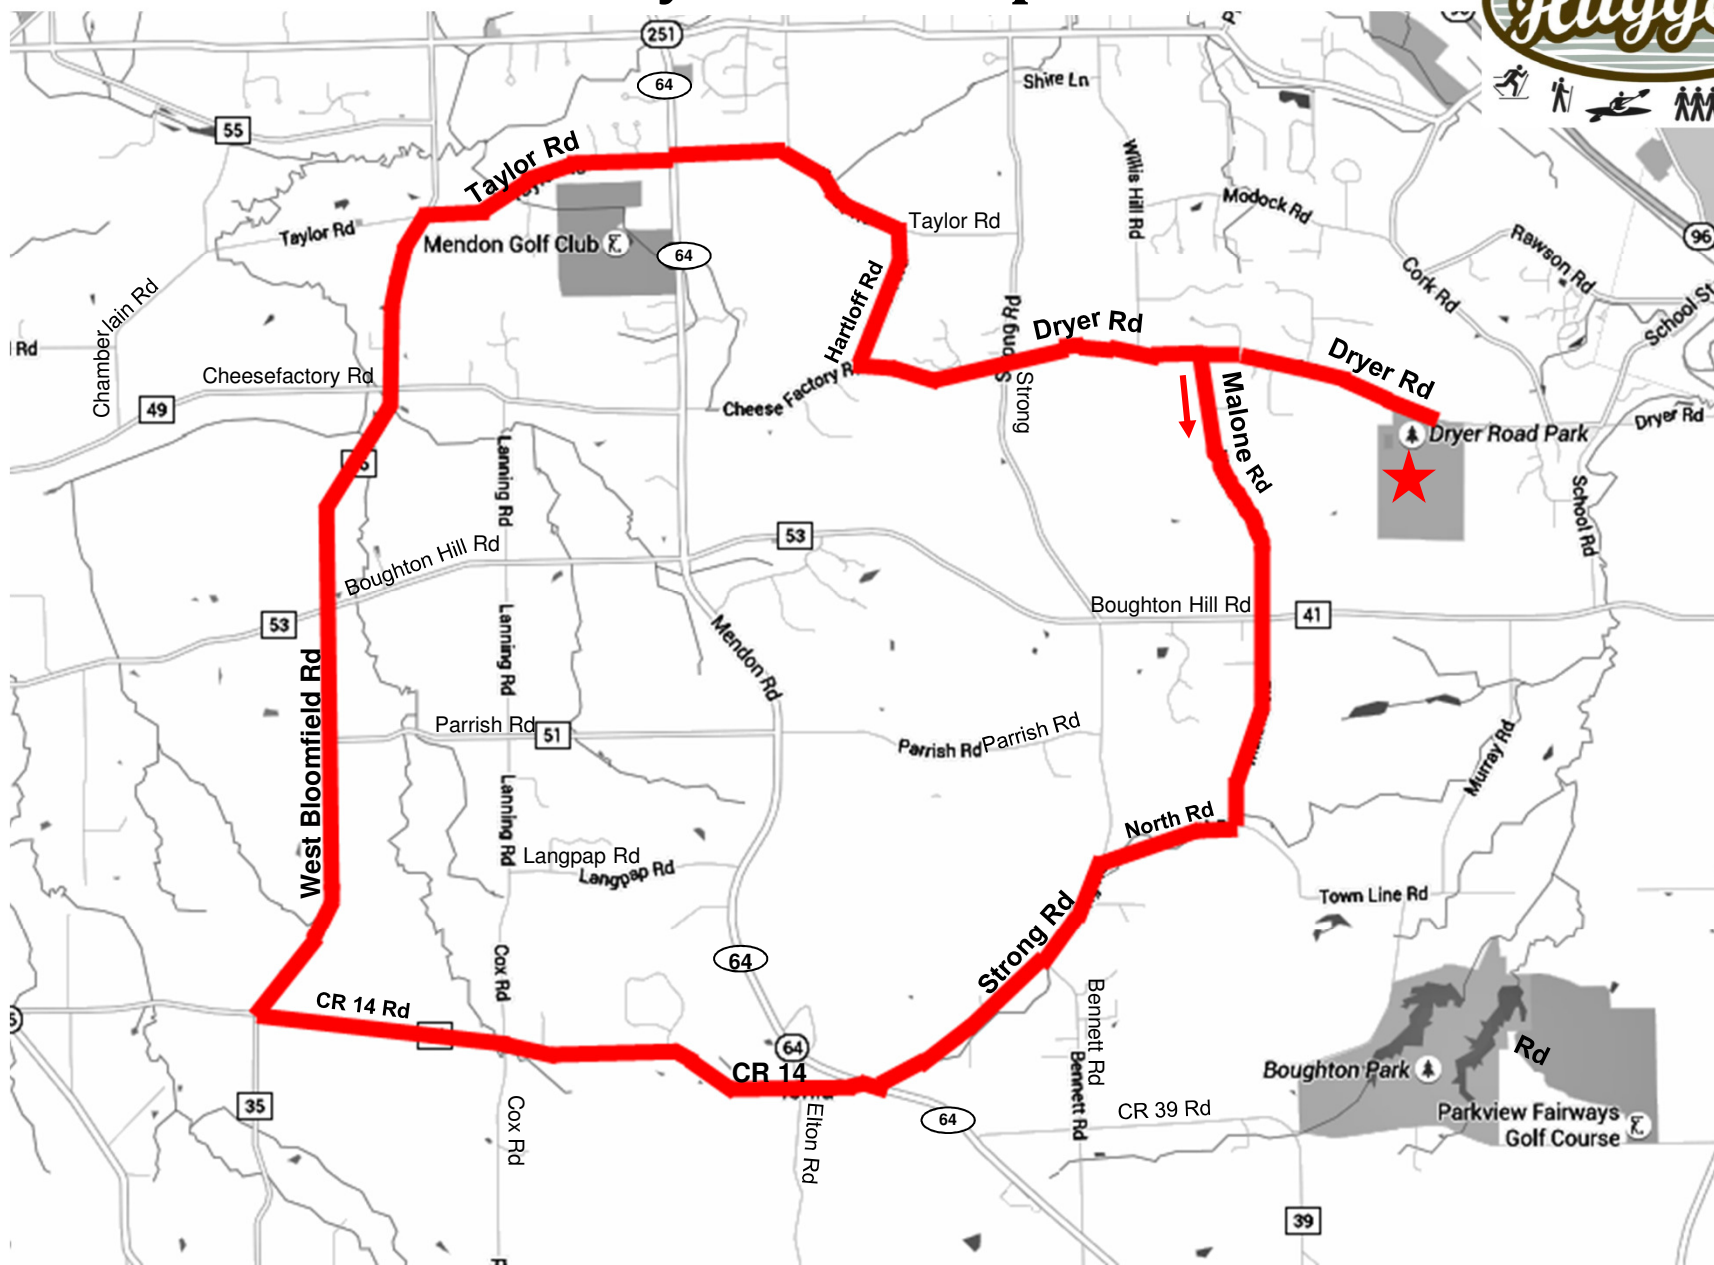

Dryer Park Map # 7

Dryer Park Map # 7

17 Mile Ride

0.0		Left onto Dryer Rd
1.3		Left onto Malone Rd
3.3		Right onto North Rd
4.0		Left onto Strong Rd
5.4		Right onto Rt 64
5.5		Quick Left onto CR 14
8.0		Right onto West Bloomfield Rd
11.7		Right onto Taylor Rd
12.8		Cross Rt 64 & continue on Taylor Rd
13.9		Right onto Harloff Rd
14.6		Left onto Cheese Factory Rd / Dryer Rd
17.1		Right into Dryer Park