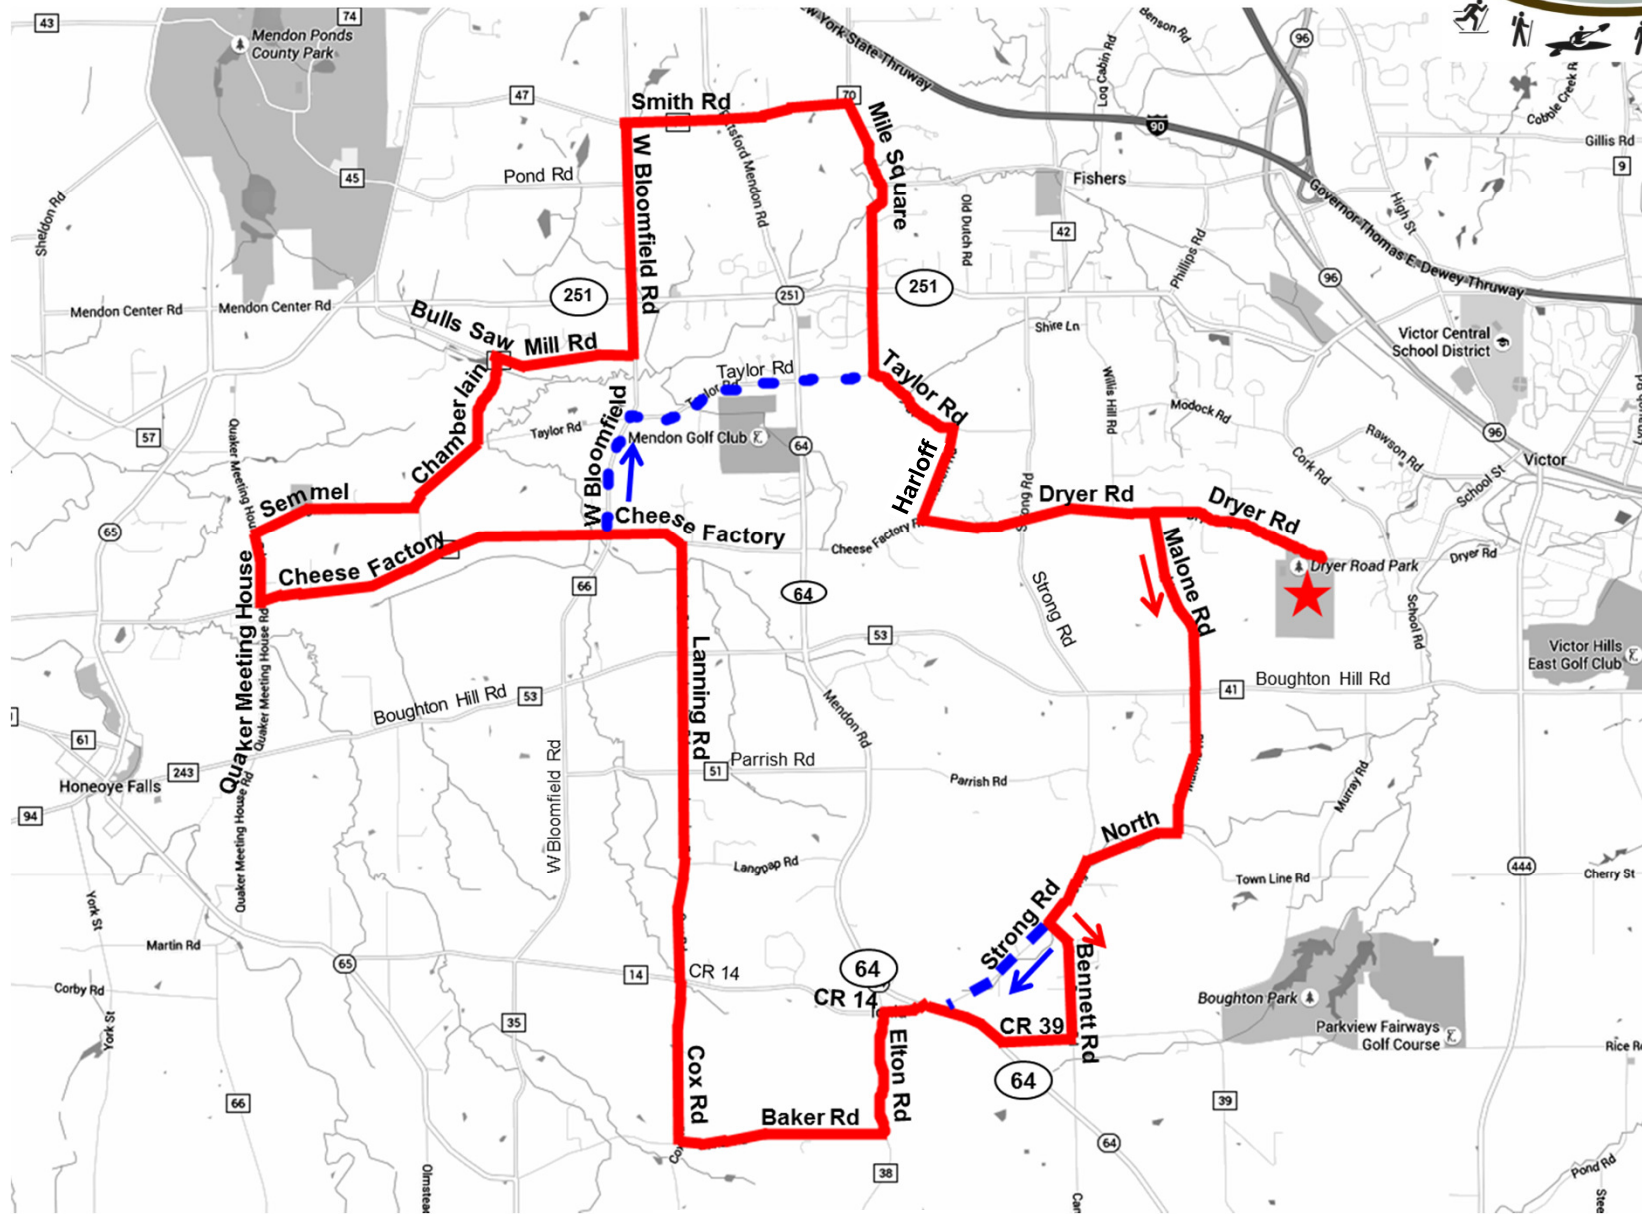

# Dryer Park Map #6

## 28 Mile Ride

0.0	Left onto Dryer Rd
1.3	Left onto Malone Rd
4.0	Right on North Rd
4.5	Left onto Strong Rd
5.3	Left onto Bennett Rd
5.7	Right onto County Rd 39
6.3	Right onto Rt 64
6.6	Left onto Elton Rd
7.3	Right onto Baler Rd
8.7	Right onto Cox Rd / Lanning Rd
12.5	Left onto Cheese Factory Rd
15.3	Right onto Quaker Meeting House Rd
15.7	Right onto Semmel Rd
16.8	Left onto Chamberlain Rd
17.9	Right onto Bull Saw Mill Rd
18.9	Left onto West Bloomfield Rd
20.4	Right onto Smith Rd
21.8	Right onto Mile Square Rd
23.6	Left onto Taylor Rd
24.2	Right onto Harloff Rd
24.8	Left onto Cheese Factory Rd/Dryer Rd
27.5	Right into Dryer Park

## 19 Mile Ride

0.0	Left onto Dryer Rd
1.3	Left onto Malone Rd
4.0	Right on North Rd
5.4	Left onto Strong Rd
5.5	Right onto Rt 64
5.8	Left onto Elton Rd
6.6	Right onto Baler Rd
7.9	Right onto Cox Rd / Lanning Rd
11.7	Left onto Cheese Factory Rd
12.2	Right onto West Bloomfield Rd
13.0	Left onto Taylor Rd
15.3	Right onto Harloff Rd
15.8	Left onto Cheese Factory Rd/Dryer Rd
18.6	Right into Dryer Park