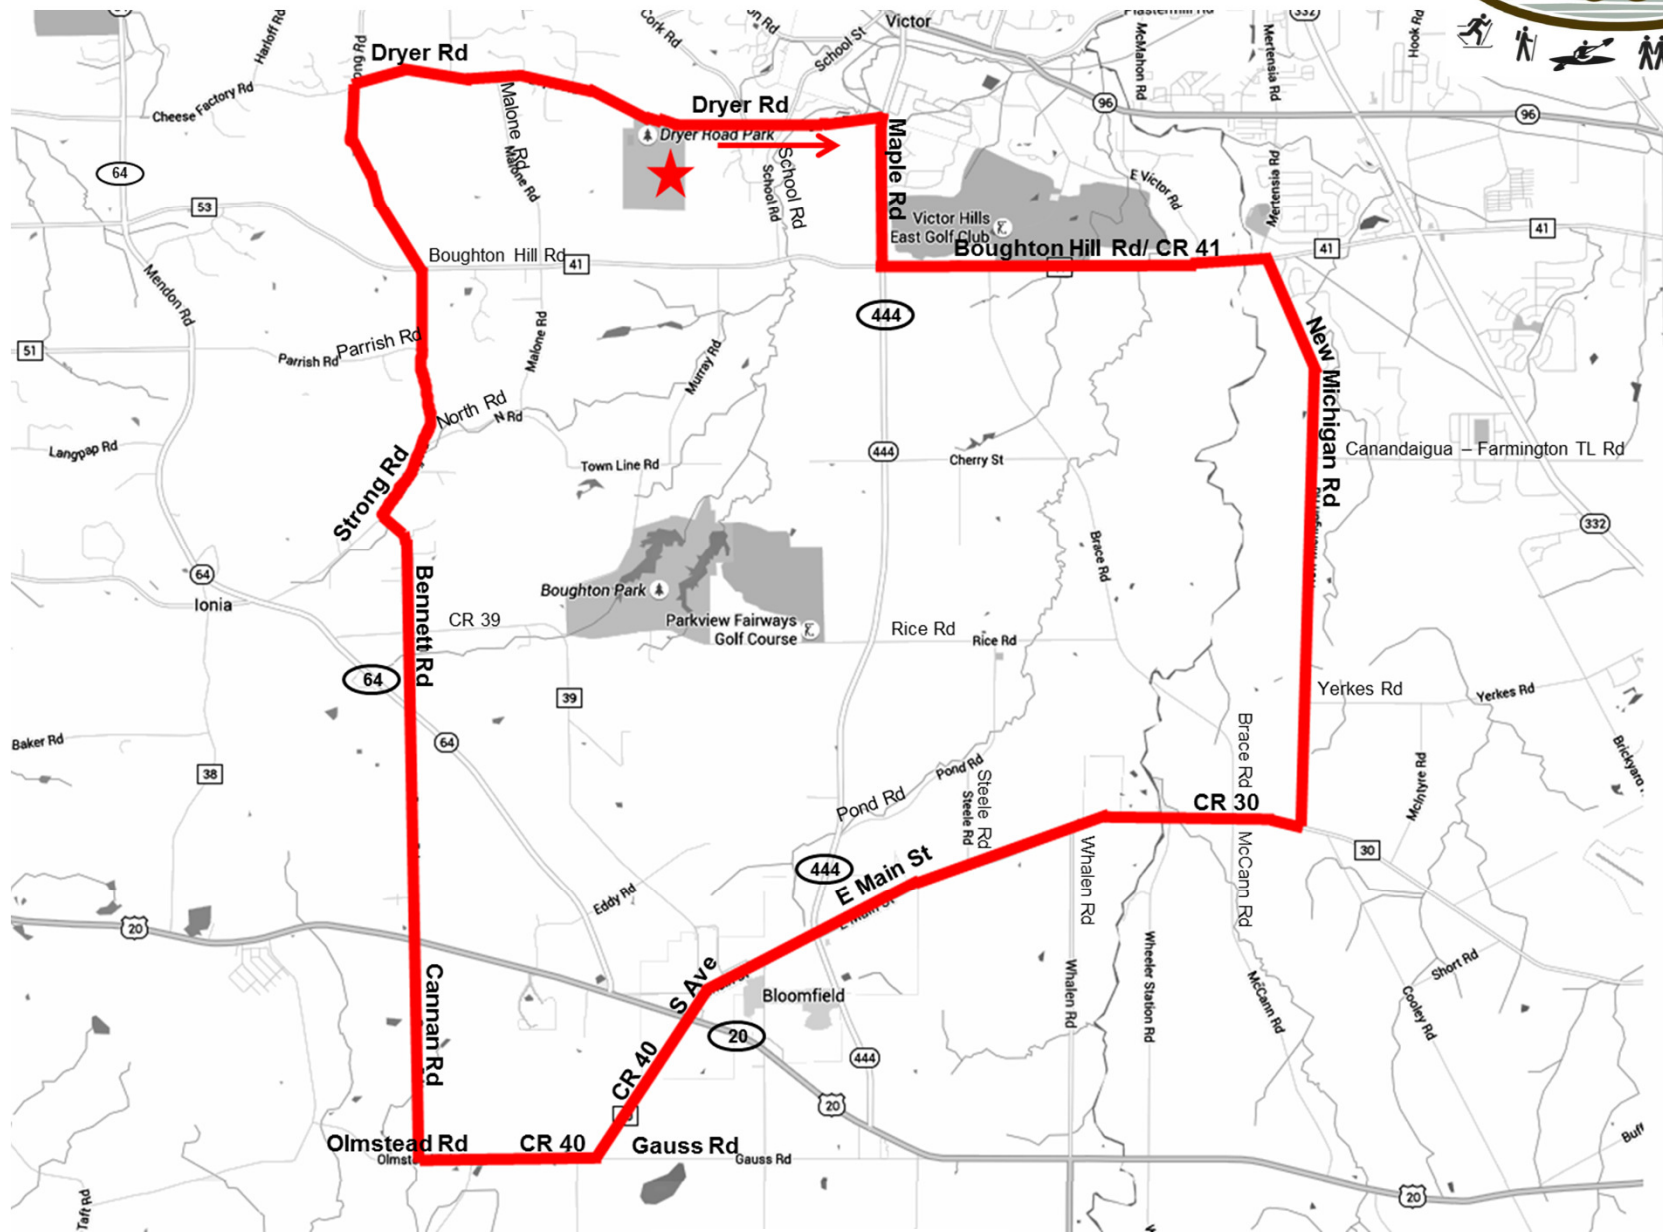

Dryer Park Map # 5

Dryer Park Map # 5

23 Mile Ride

0.0		Right onto Dryer Rd
1.5		Right onto Maple Rd/ Rt 444
2.3		Left onto Boughton Hill Rd/ CR 41
4.6		Right onto New Michigan Rd
8.1		Right onto County Rd 30
12.1		Left onto South Ave / CR 40
13.3		Right to stay on CR 40/ Gauss Rd/ Olmstead Rd
14.5		Right onto Cannan Rd Bennett Rd
17.2		Straight onto Bennett Rd
18.4		Right onto Strong Rd
21.2		Right onto Dryer Rd
23.0		Right into Dryer Park