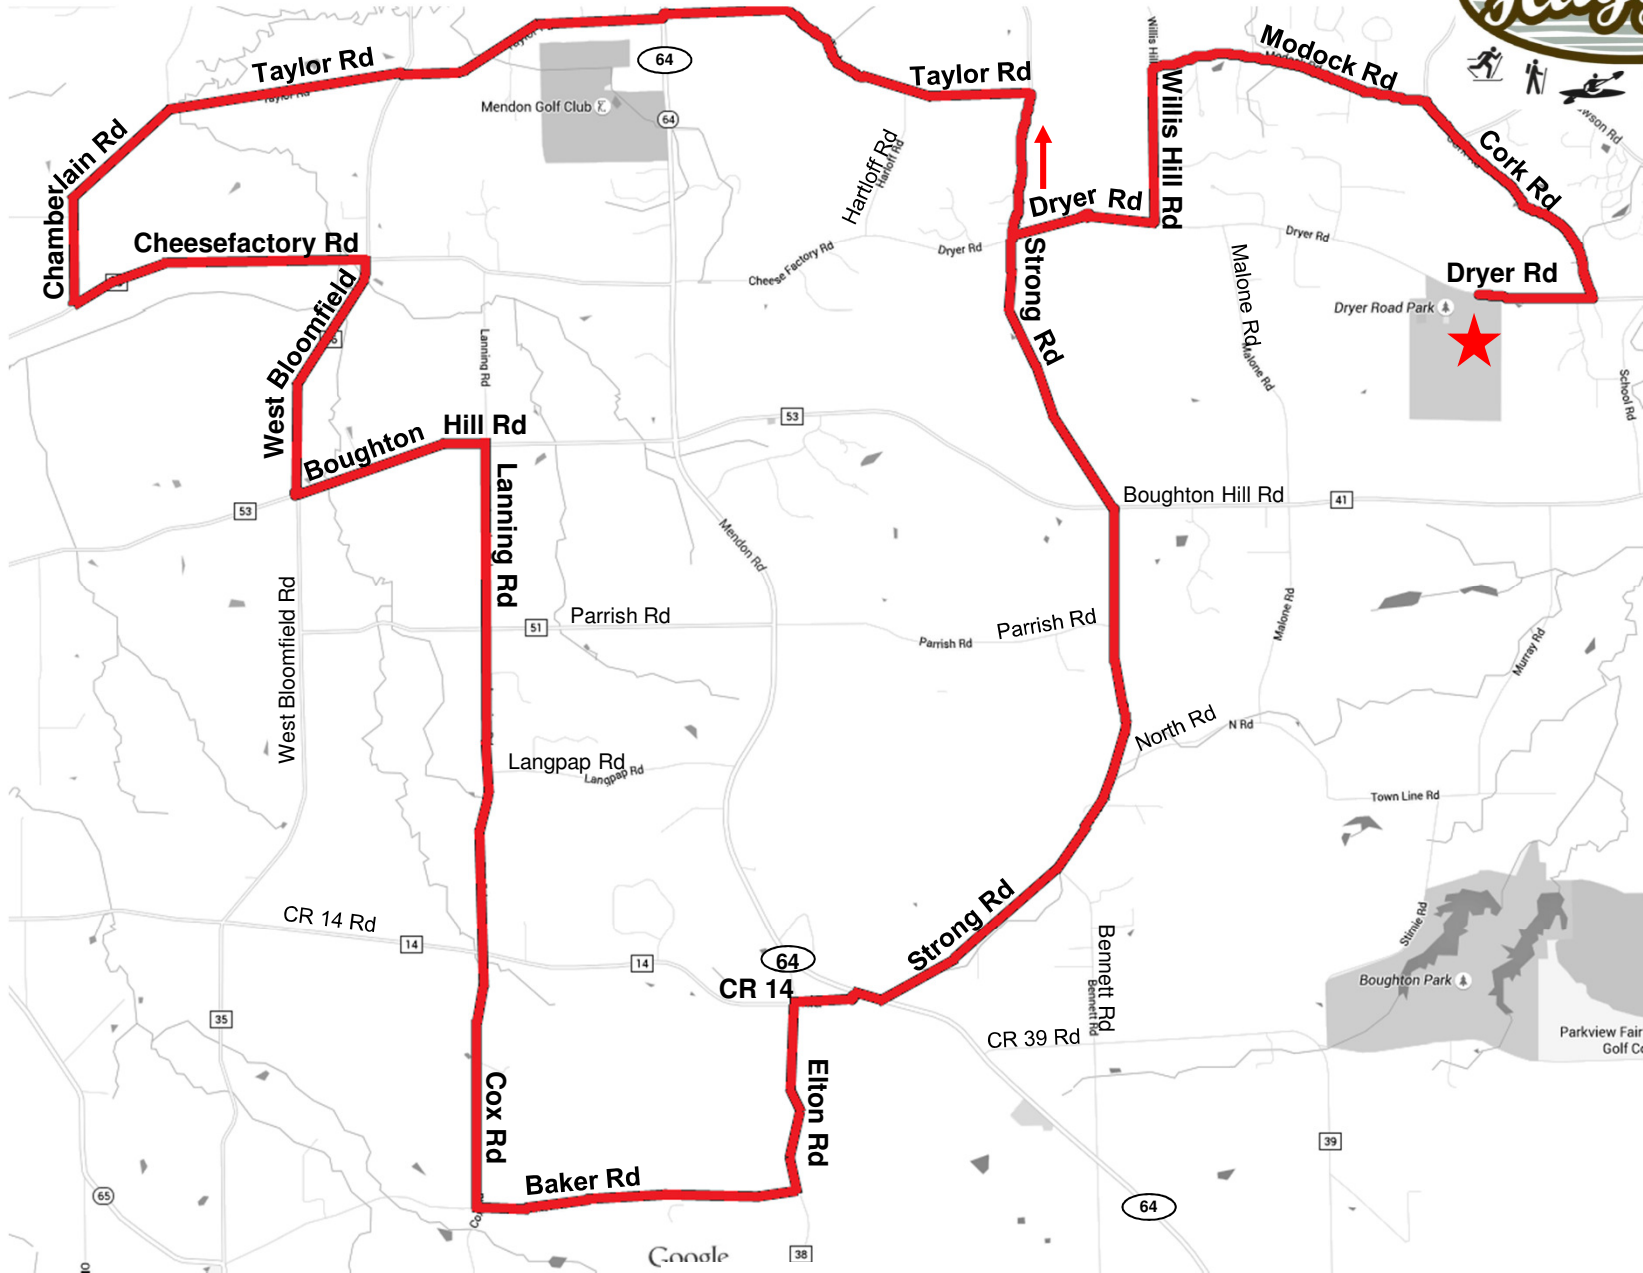

# Dryer Park Map # 3

## 24 Mile Ride

0.0	Right onto Dryer Rd
0.4	Left onto Cork Rd
1.5	Veer Left onto Modock Rd
2.6	Left onto Willis Hill Rd
3.2	Right onto Dryer Rd
3.8	Right onto Strong Rd
4.4	Left onto Taylor Rd
4.4	Quick Left/quick right to stay on Taylor Rd
8.2	Straight onto Chamberlain Rd
9.1	Left onto Cheeseactory Rd
10.4	Right onto West Bloomfield Rd
11.4	Left onto Boughton Hill Rd
12.2	Right onto Lanning Rd / Cox Rd
15.4	Left onto Baker Rd
16.7	Left onto Elton Rd
17.4	Right onto County Rd 14
17.0	Right onto Route 64
17.8	Left onto Strong Rd
21.5	Right onto Dryer Rd
23.6	Right into Dryer Park