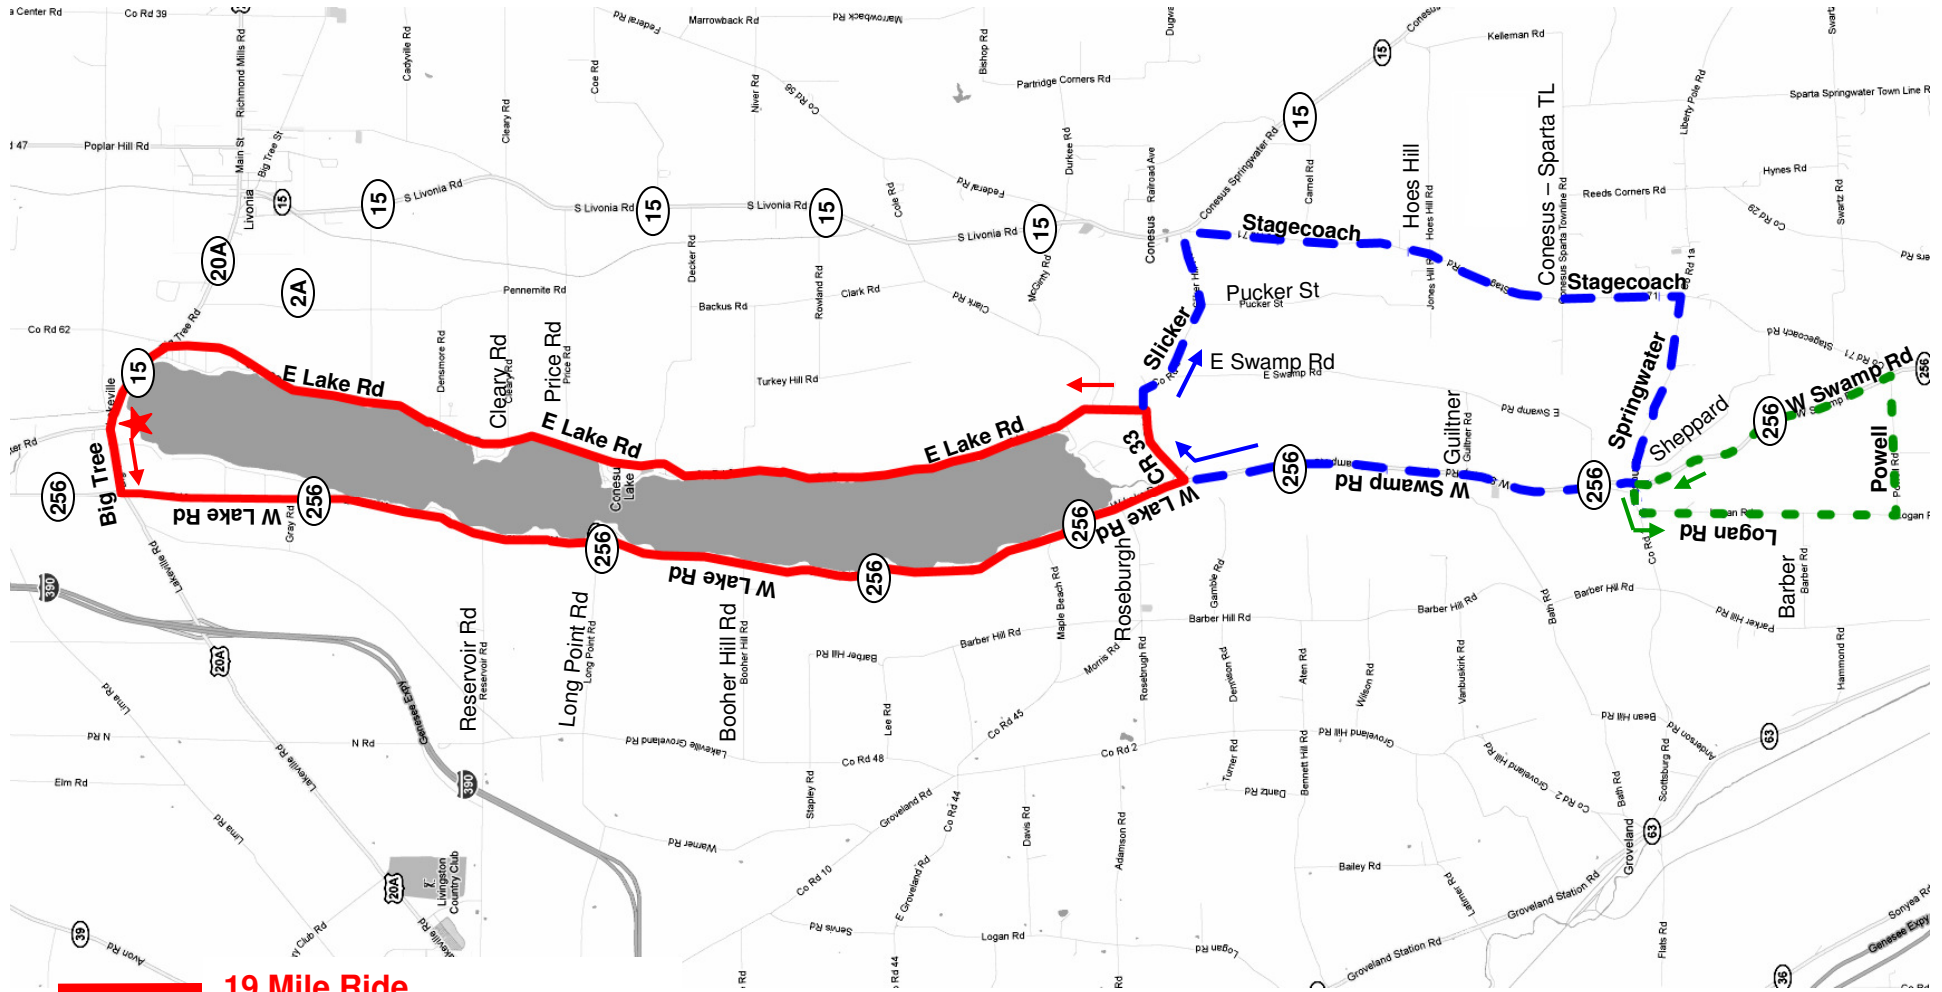

# Conesus Lake Map #2

- 19 Mile Ride
- - - - - Extension for 30 Mile Ride
- - - - - Extension for 36 Mile Ride

## (Ride starts at Vitale Park on Rt 15 & 256)

### 36 Mile Ride

0.1	Left onto Big Tree Rd / Rt 15 & 20A
0.6	Left onto W Lake Rd / Rt 256
9.2	Left onto Co Rd 33/Sliker Hill Rd
11.4	Right onto NY-15 S/Conesus Springwater Rd
11.5	Slight right onto Co Rd 71/Stagecoach Rd
15.5	Right onto County Road 1A/Springwater Rd/Springwater Scottsburg Rd
17.0	Continue onto Co Rd 1/Groveland Scottsburg Rd/Scottsburg Rd
17.2	Left onto Logan Rd
19.2	Left onto Powell Rd
20.3	Left onto NY-256 N/W Swamp Rd
26.1	Right onto Co Rd 33/Sliker Hill Rd
26.8	Left onto Co Rd 8/E Lake Rd
34.8	Slight left onto NY-15 N/U.S. Route 20A W/Big Tree Rd
35.4	Left into Vitale Park

### 19 Mile Ride

0	Left onto Big Tree Rd / Rt 15 & 20A
0.7	Left onto W Lake Rd / Rt 256
9.3	Left onto CR 33 / Sliker Hill Rd
10	Left onto East Lake Rd
17.9	Left onto Big Tree Rd / Rt 15 & 20A
18.5	Left into Vitale Park