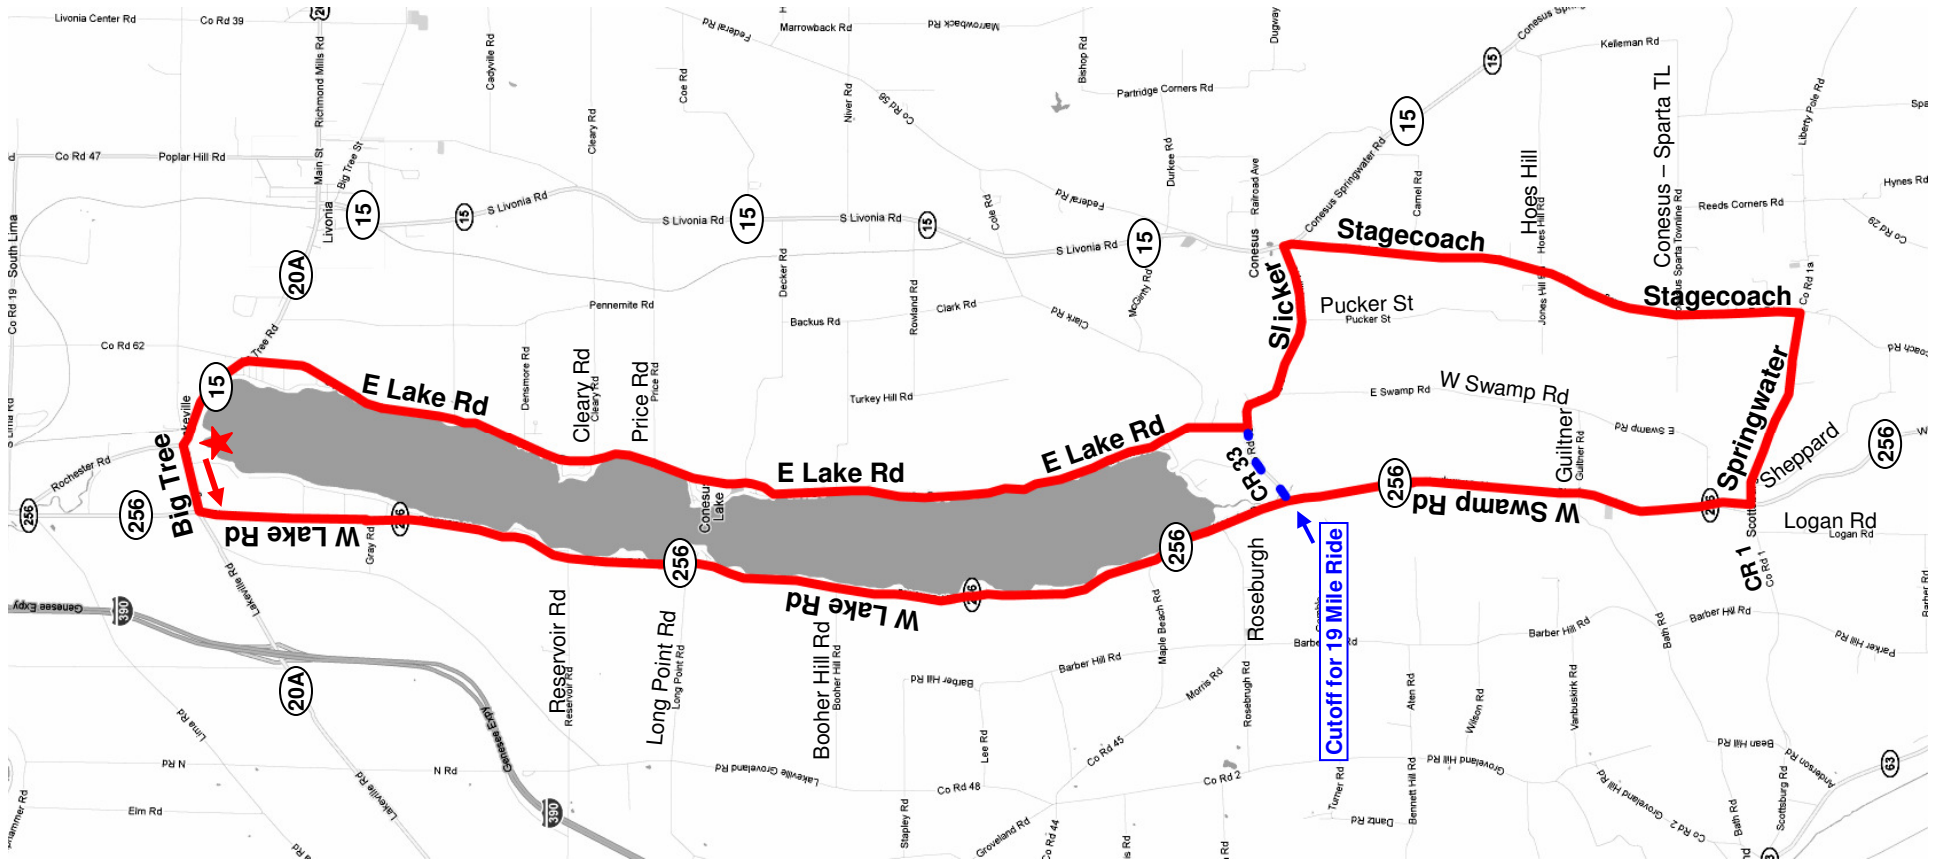

# Conesus Lake Map #1

**29 Mile Ride**

**Cutoff for 19 Mile Ride**

# Conesus Lake Map #1

(Ride starts at Vitale Park on Rt 15 & 256)

## 29 Mile Ride

0.0	Left onto Big Tree Rd / Rt 15 & 20A
0.7	Left onto W Lake Rd / Rt 256
9.3	Straight onto W Swamp Rd
12.8	Left onto Springwater Scottsburg Rd / CR 1a
14.4	Left onto Stagecoach Rd / CR 71
18.4	Left onto Conesus Springwater Rd / Rt 15
18.4	Quick Left onto Sliker Hill Rd
20.0	Right onto East Lake Rd
28.0	Left onto Big Tree Rd / Rt 15 & 20A
28.6	Left into Vitale Park

## 19 Mile Ride

0.0	Left onto Big Tree Rd / Rt 15 & 20A
0.7	Left onto W Lake Rd / Rt 256
9.3	Left onto CR 33 / Sliker Hill Rd
10.0	Left onto East Lake Rd
17.9	Left onto Big Tree Rd / Rt 15 & 20A
18.5	Left into Vitale Park