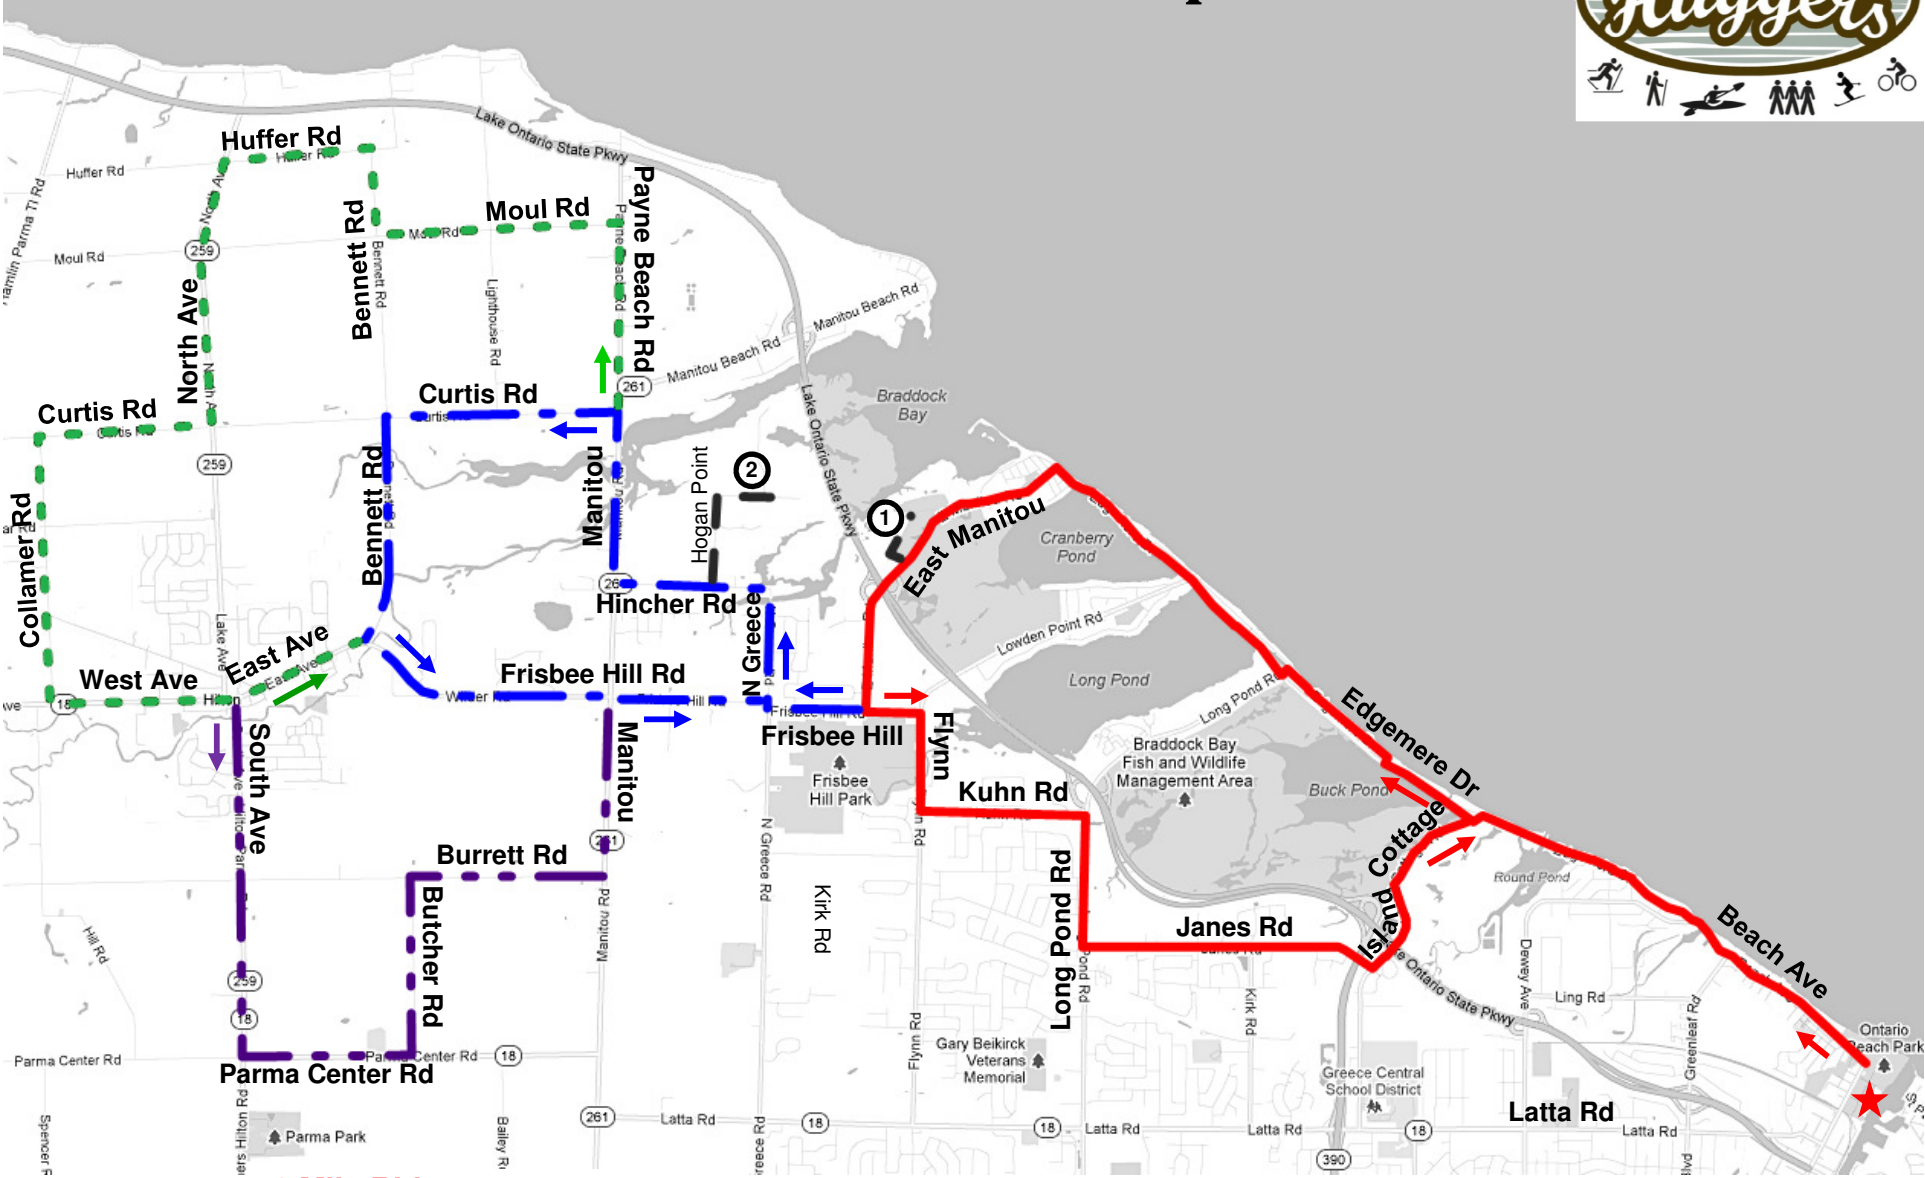

Charlotte Beach Map #2

- 16 Mile Ride
- Addition for 25 Mile Ride
- - - - Addition for 32 Mile Ride
- - - - Addition for 36 Mile Ride

Charlotte Beach Map #1

(Meet at Charlotte Beach Parking Lot
corner of Lake Ave & Beach Ave)

16 Mile Ride

0.0	Left onto Beach Ave / Edgemere Dr
2.7	Right onto Edgemere Dr
5.8	Left onto E Manitou Rd
7.8	Left onto Frisbee Hill Rd
8.1	Right onto Flynn Rd
8.7	Left onto Kuhn Rd
9.6	Left onto Long Pond Rd
10.3	Left onto Janes Rd
12.0	Left onto Island Cottage Rd
13.1	Straight onto Edgemere Dr / Beach Ave
15.8	Right into parking lot

25 Mile Ride

0.0	Left onto Beach Ave / Edgemere Dr
2.7	Right onto Edgemere Dr
5.8	Left onto E Manitou Rd
7.8	Right onto Frisbee Hill Rd
8.4	Right onto N Greece Rd
9.1	Left onto Hincer Rd
9.9	Right onto Manitou Rd
10.9	Left onto Curtis Rd
12.2	Left onto Bennett Rd
13.5	Left onto Wilder Rd
15.0	Straight onto Frisbee Hill Rd
15.9	Right onto N Greece Rd
16.0	Quick left onto Frisbee Hill Rd
16.9	Right onto Flynn Rd
17.4	Left onto Kuhn Rd
18.4	Left onto Long Pond Rd
19.1	Left onto Janes Rd
20.8	Left onto Island Cottage Rd
21.9	Straight onto Edgemere Dr / Beach Ave
24.6	Right into parking lot