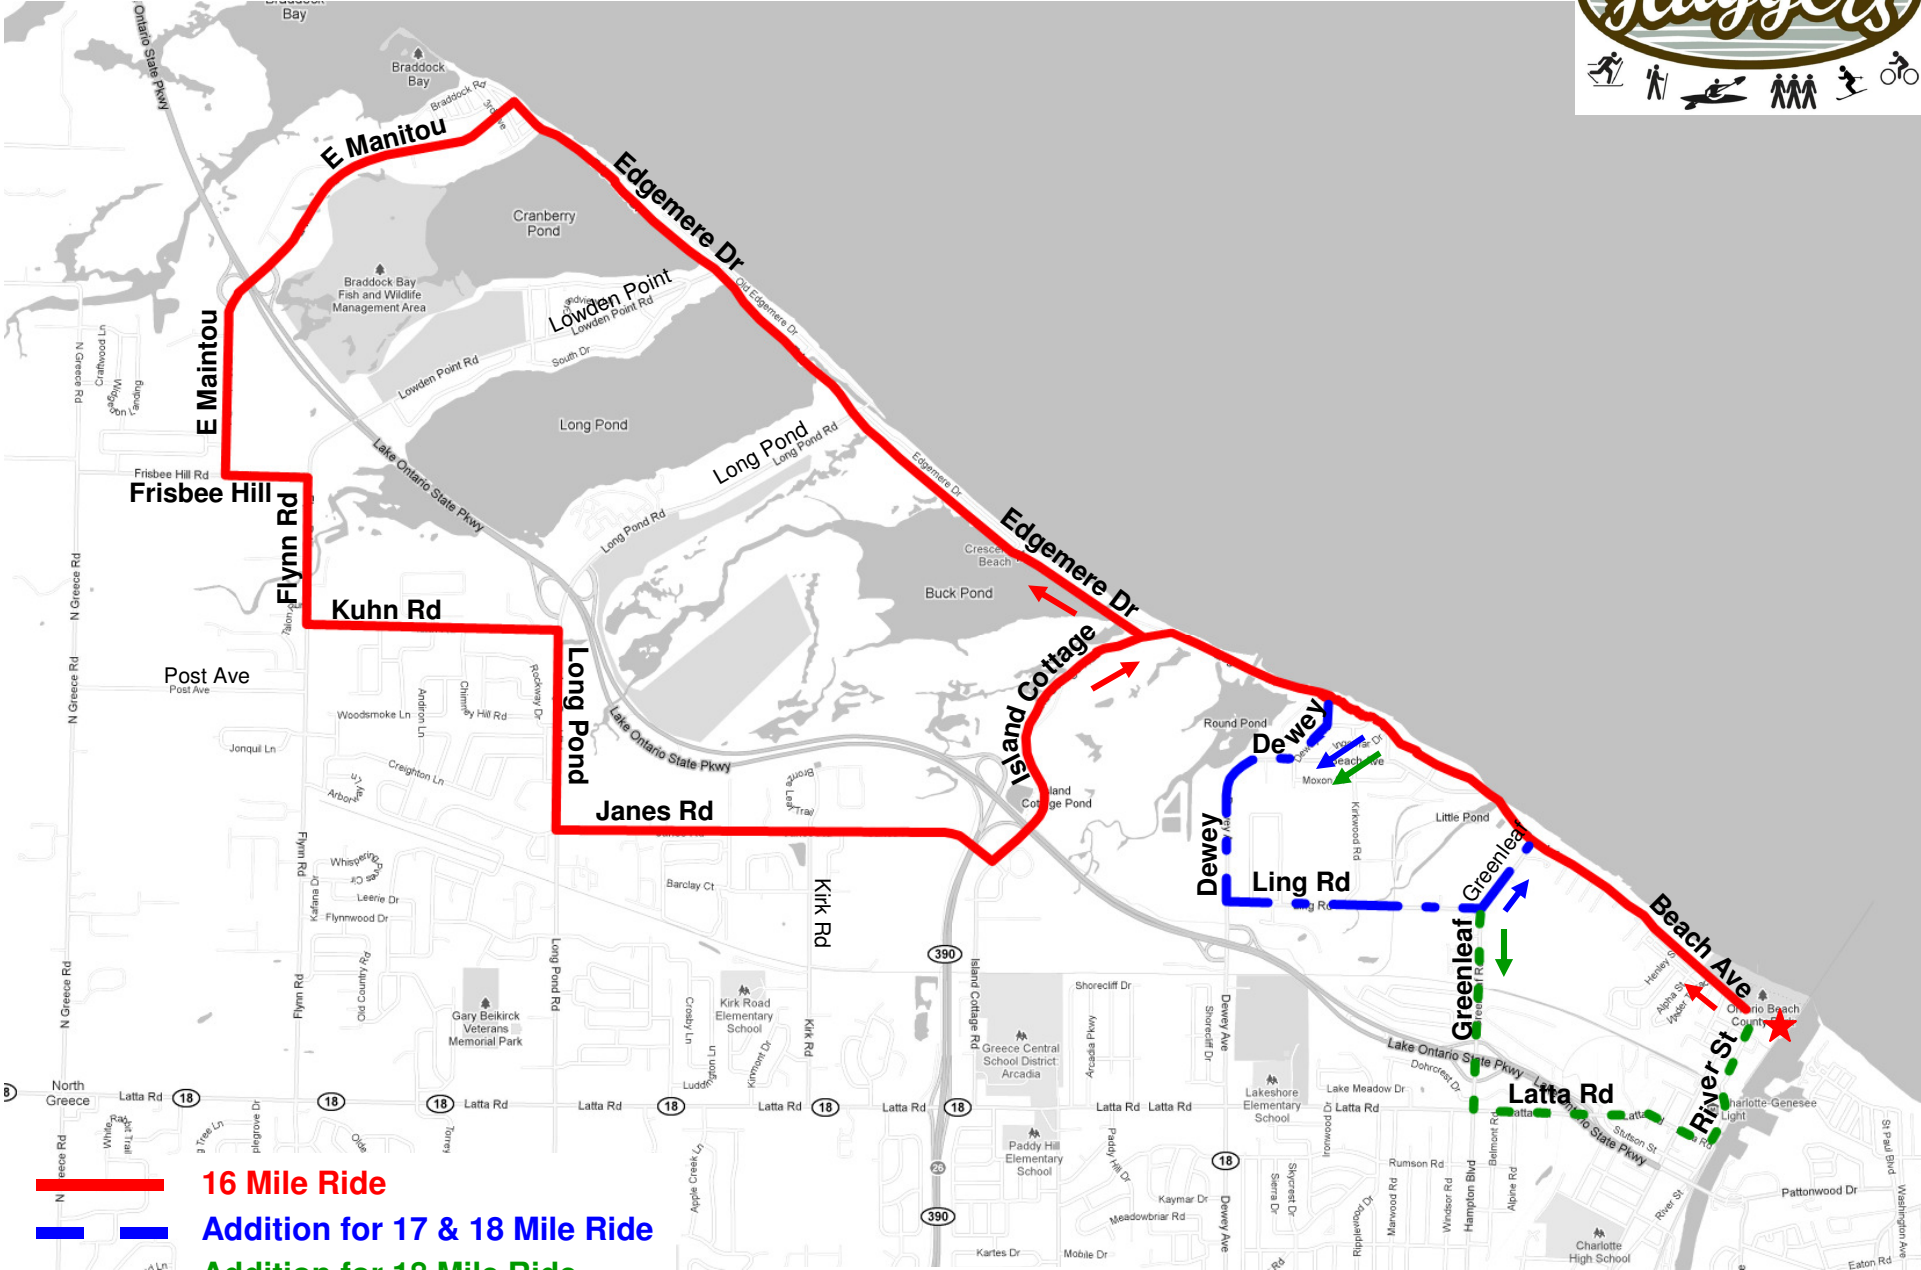

Charlotte Beach Map #1

- 16 Mile Ride
- Addition for 17 & 18 Mile Ride
- - - Addition for 18 Mile Ride

Charlotte Beach Map #1

(Meet at Charlotte Beach Parking Lot
corner of Lake Ave & Beach Ave)

16 Mile Ride

0.0	Left onto Beach Ave / Edgemere Dr
2.7	Right onto Edgemere Dr
5.8	Left onto E Manitou Rd
7.8	Left onto Frisbee Hill Rd
8.1	Right onto Flynn Rd
8.7	Left onto Kuhn Rd
9.6	Right onto Long Pond Rd
10.3	Left onto Janes Rd
12.0	Left onto Island Cottage Rd
13.1	Straight onto Edgemere Dr / Beach Ave
15.8	Right into parking lot

17 Mile Ride

0.0	Left onto Beach Ave / Edgemere Dr
2.7	Right onto Edgemere Dr
5.8	Left onto E Manitou Rd
7.8	Left onto Frisbee Hill Rd
8.1	Right onto Flynn Rd
8.7	Left onto Kuhn Rd
9.6	Right onto Long Pond Rd
10.3	Left onto Janes Rd
12.0	Left onto Island Cottage Rd
13.1	Straight onto Edgemere Dr
13.9	Right onto Dewey Ave
14.9	Left onto Ling Rd
15.9	Left onto Greenleaf Rd
16.2	Right onto Beach Ave
17.2	Right into parking lot

18 Mile Ride

0.0	Left onto Beach Ave / Edgemere Dr
2.7	Right onto Edgemere Dr
5.8	Left onto E Manitou Rd
7.8	Left onto Frisbee Hill Rd
8.1	Right onto Flynn Rd
8.7	Left onto Kuhn Rd
9.6	Right onto Long Pond Rd
10.3	Left onto Janes Rd
12.0	Left onto Island Cottage Rd
13.1	Straight onto Edgemere Dr
13.9	Right onto Dewey Ave
14.9	Left onto Ling Rd
15.9	Right onto Greenleaf Rd
16.6	Left onto Latta R
17.6	Left onto River St
18.15	Left into parking lot