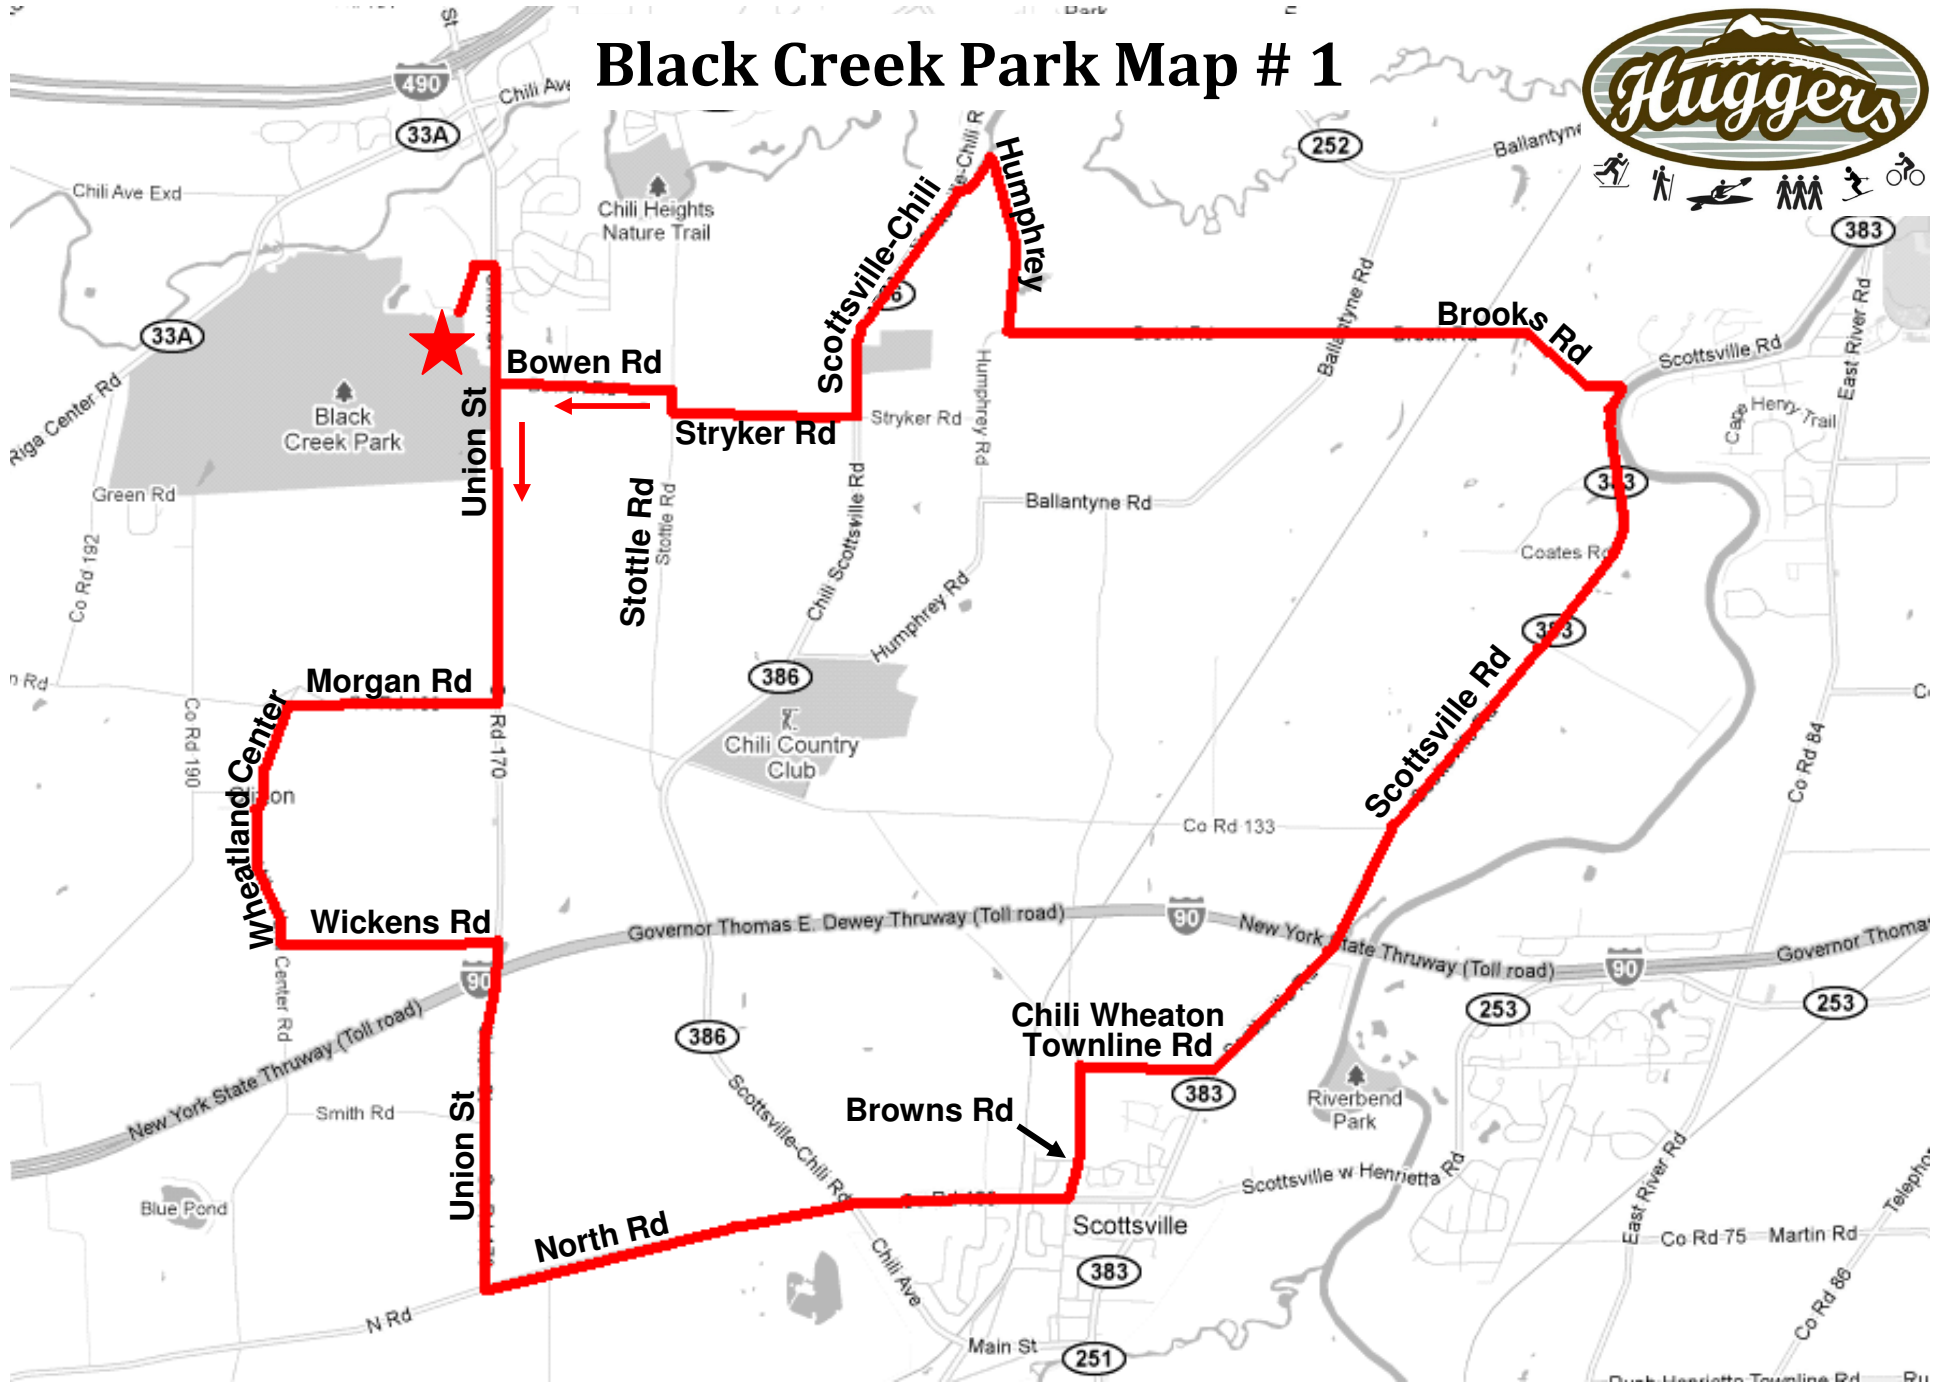

Black Creek Park Map # 1

Black Creek Park 20 Miles

0.3	Right onto Union St
2.1	Right onto Morgan Rd
2.9	Left onto Wheatland Center Rd
4.0	Wickens Rd
4.8	Right onto Union St
6.3	Left onto North Rd
8.7	Left onto Browns Rd
9.2	Chili Wheatland Townline Rd
9.8	Scottsville Rd
13.1	Left onto Brooks Rd
15.7	Right onto Humphrey
16.9	Left onto Scottsville Chili Rd
17.9	Right onto Stryker Rd
18.6	Right onto Stottle Rd
18.8	Left onto Bowen Rd
19.5	Right onto Union St
20.0	Left onto Black Creek Park
20.3	Left into Parking Lot